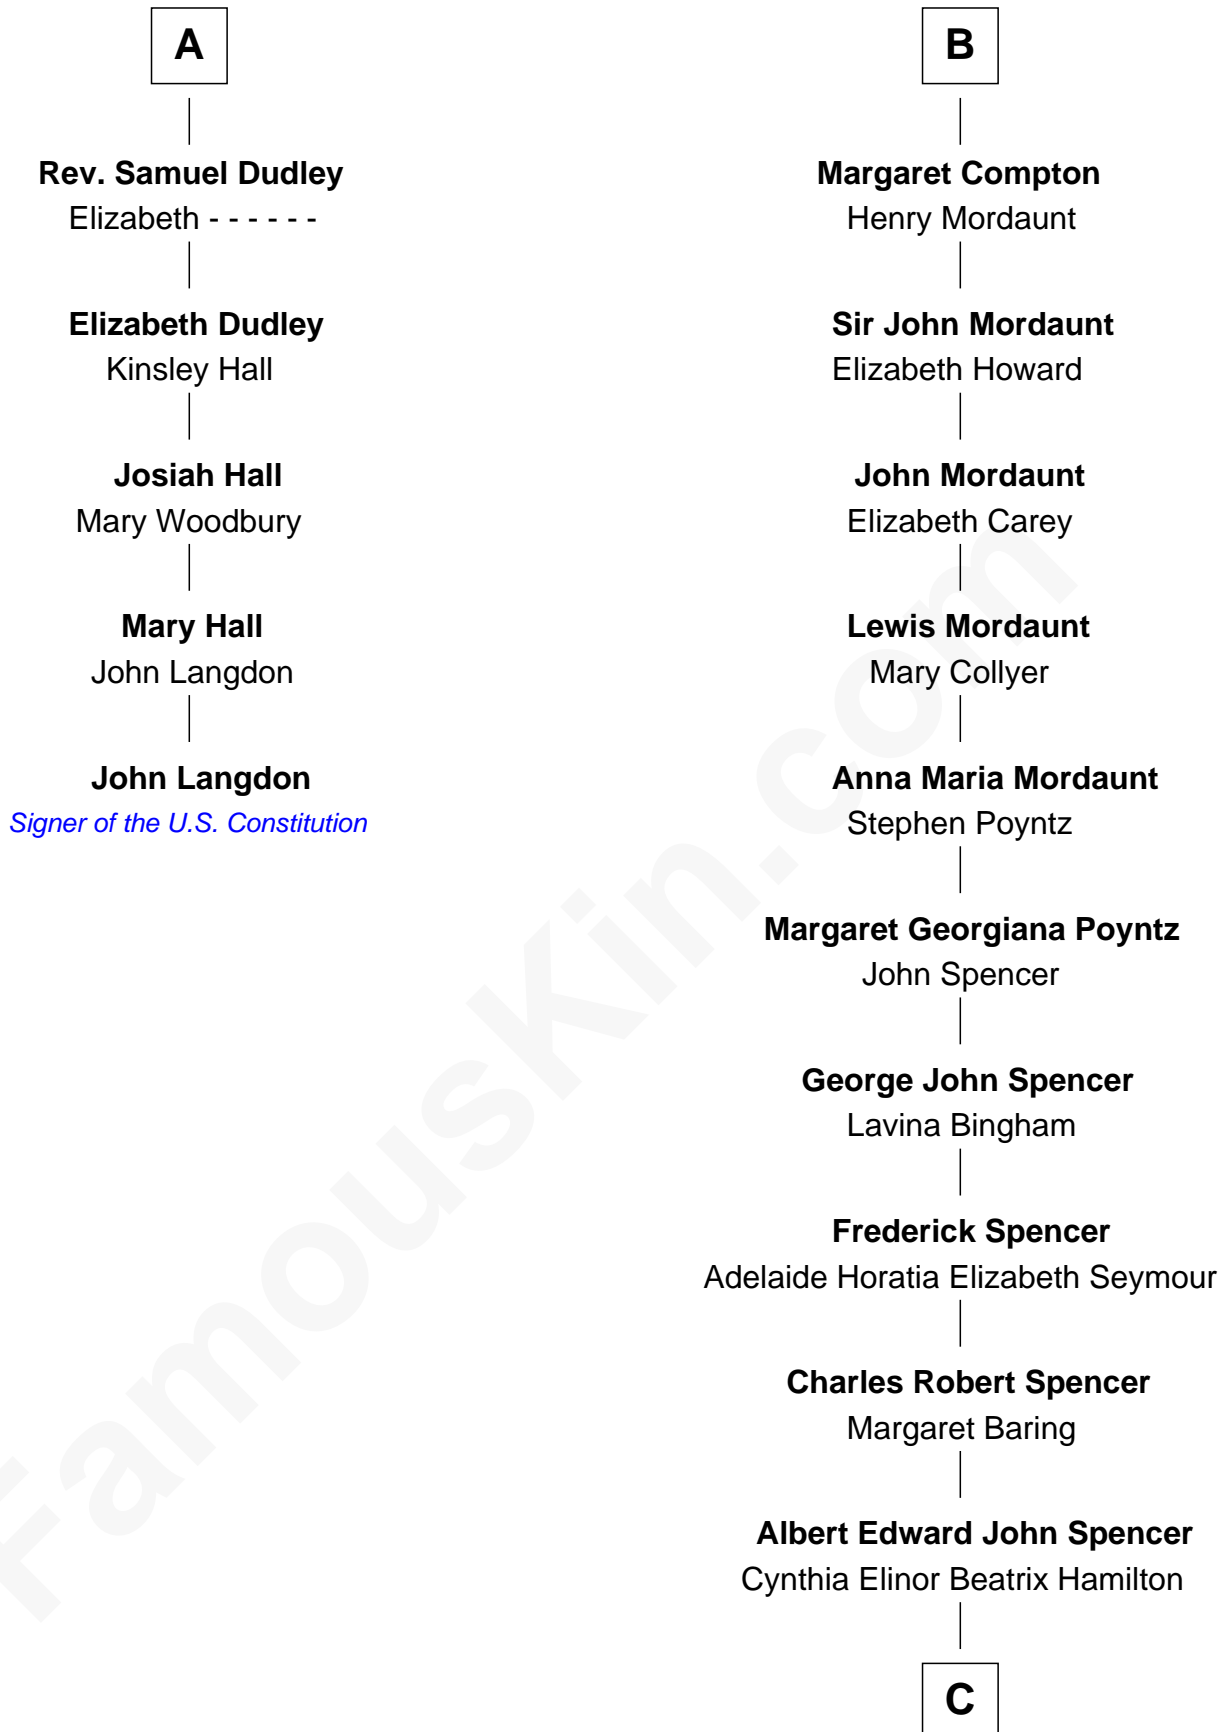

FamousKin.com Relationship Chart of

John Langdon

Signer of the U.S. Constitution

11th cousin 8 times removed of

Prince William

Prince of Wales

Eleanor Holand

*with husband
Edward Cherleton*

Sir Richard Pole

Sir Henry Pole

Jane Neville

Katherine Pole

Sir Francis Hastings

Frances Hastings

Sir Henry Compton

B