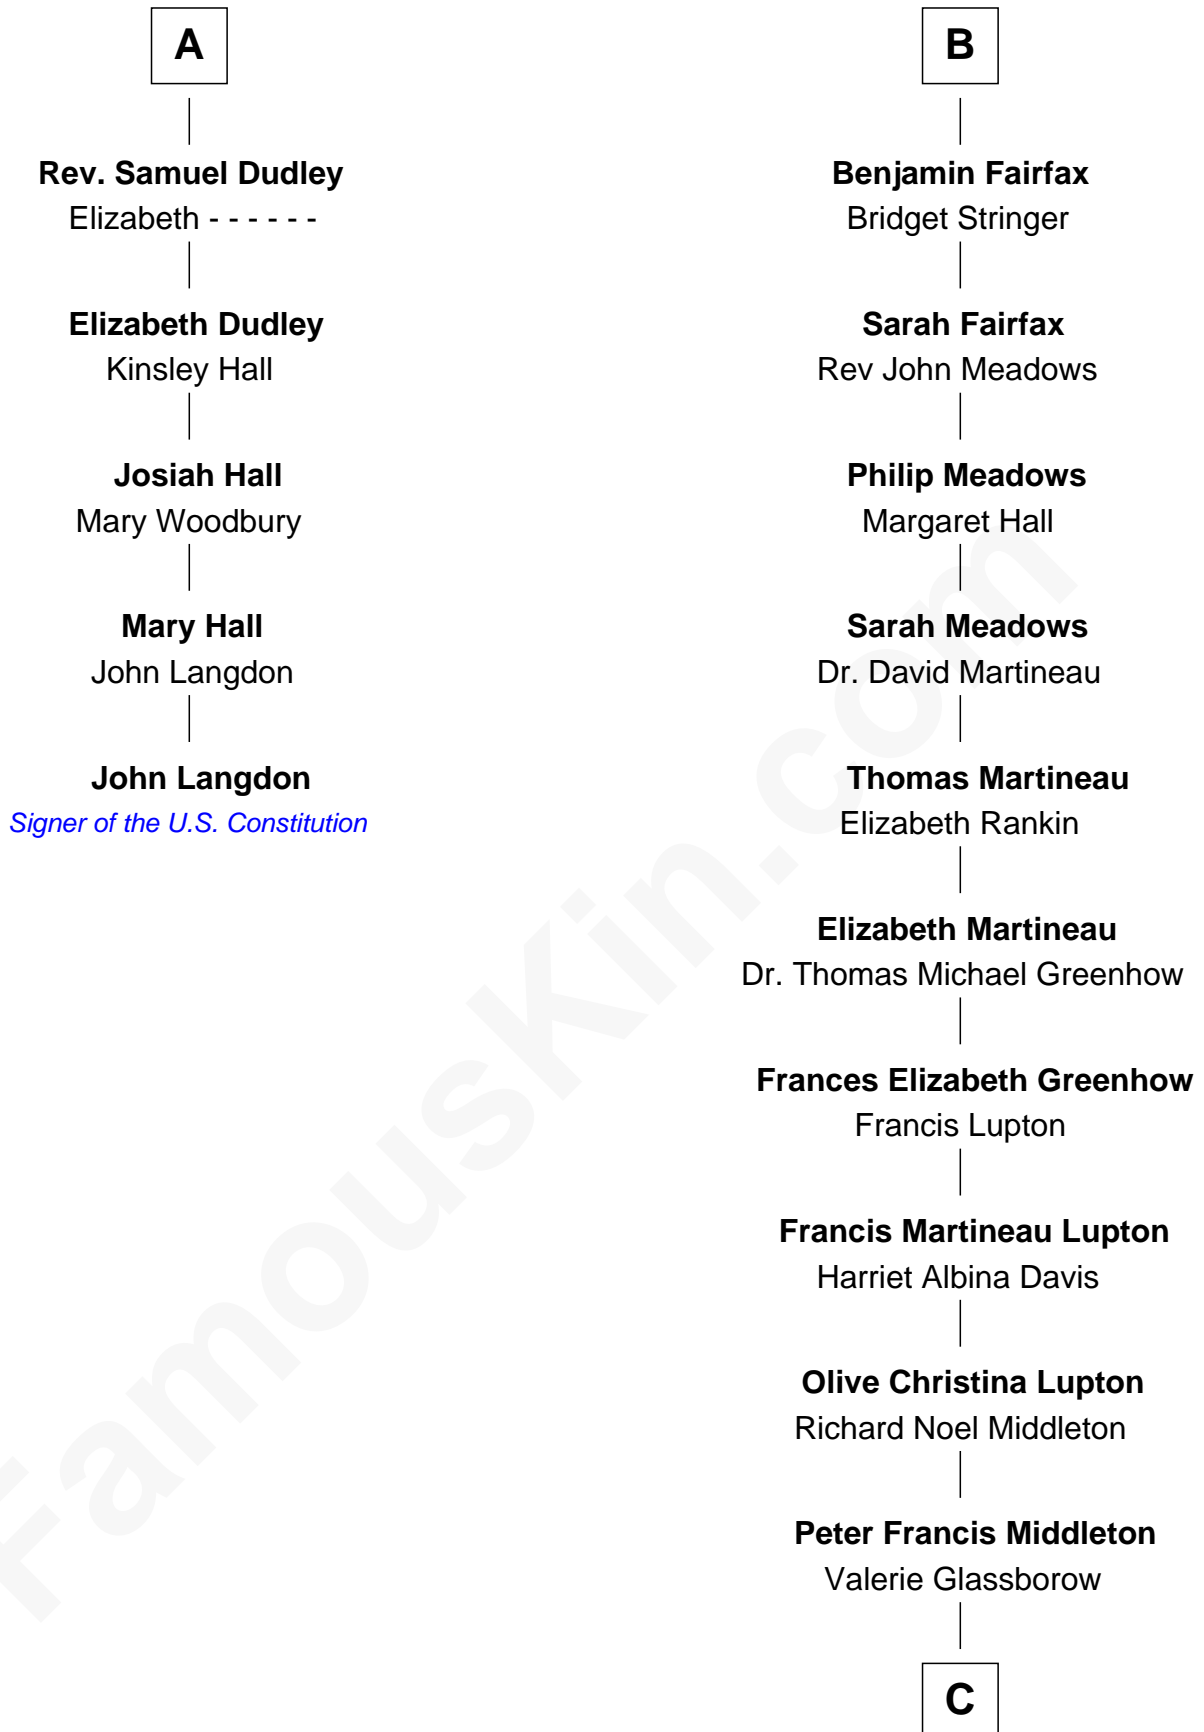

# FamousKin.com Relationship Chart of

**John Langdon**

*Signer of the U.S. Constitution*

11th cousin 7 times removed of

**Catherine Middleton**

*Princess of Wales*

**Sir Ralph Neville**

Joan Beaufort

**Katherine Neville**  
Sir Thomas Strangeways

**Joan Strangeways**  
Sir William Willoughby

**Cecily Willoughby**  
Sir Edward Sutton

**Sir John Sutton**  
Cecily Grey

**Sir Henry Dudley**  
----- Ashton

Probable

**Roger Dudley**  
Susanna Thorne

**Gov. Thomas Dudley**  
Dorothy York

**A**

**Eleanor Neville**  
Sir Henry Percy

**Sir Henry Percy**  
Eleanor Poynings

**Margaret Percy**  
Sir William Gascoigne

**Agnes Gascoigne**  
Sir Thomas Fairfax

**William Fairfax**  
-----

**John Fairfax**  
Mary Birch

**Rev. Benjamin Fairfax**  
Sarah Galliard

**B**

Michael Francis Middleton  
Carole Elizabeth Goldsmith

Catherine Middleton  
*Princess of Wales*