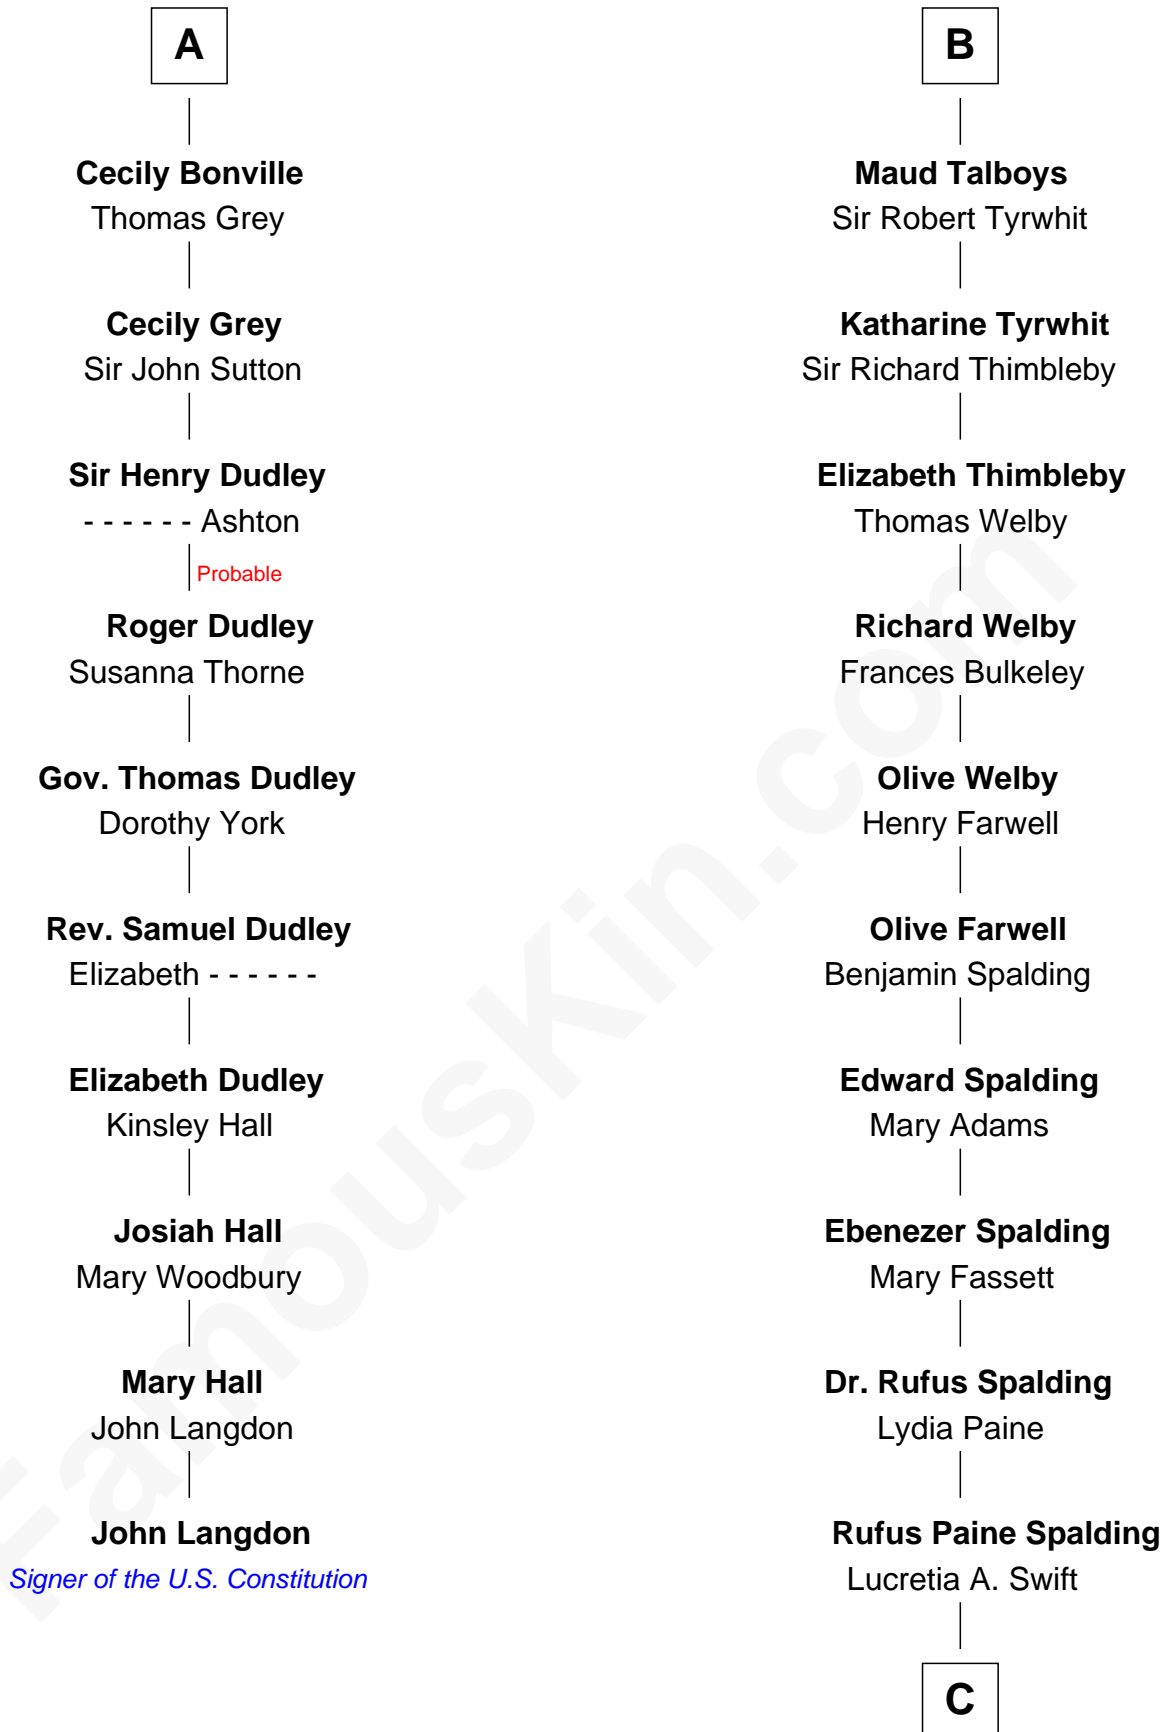

## Relationship Chart of

### John Langdon

*Signer of the U.S. Constitution*

16th cousin 2 times removed of

### William Rufus Day

*36th U.S. Secretary of State*

**Sir Robert de Ros**

Isabel de Aubeney

**C**

Emily Swift Spalding

Luther Day

**William Rufus Day**

*36th U.S. Secretary of State*

FamousKin.com