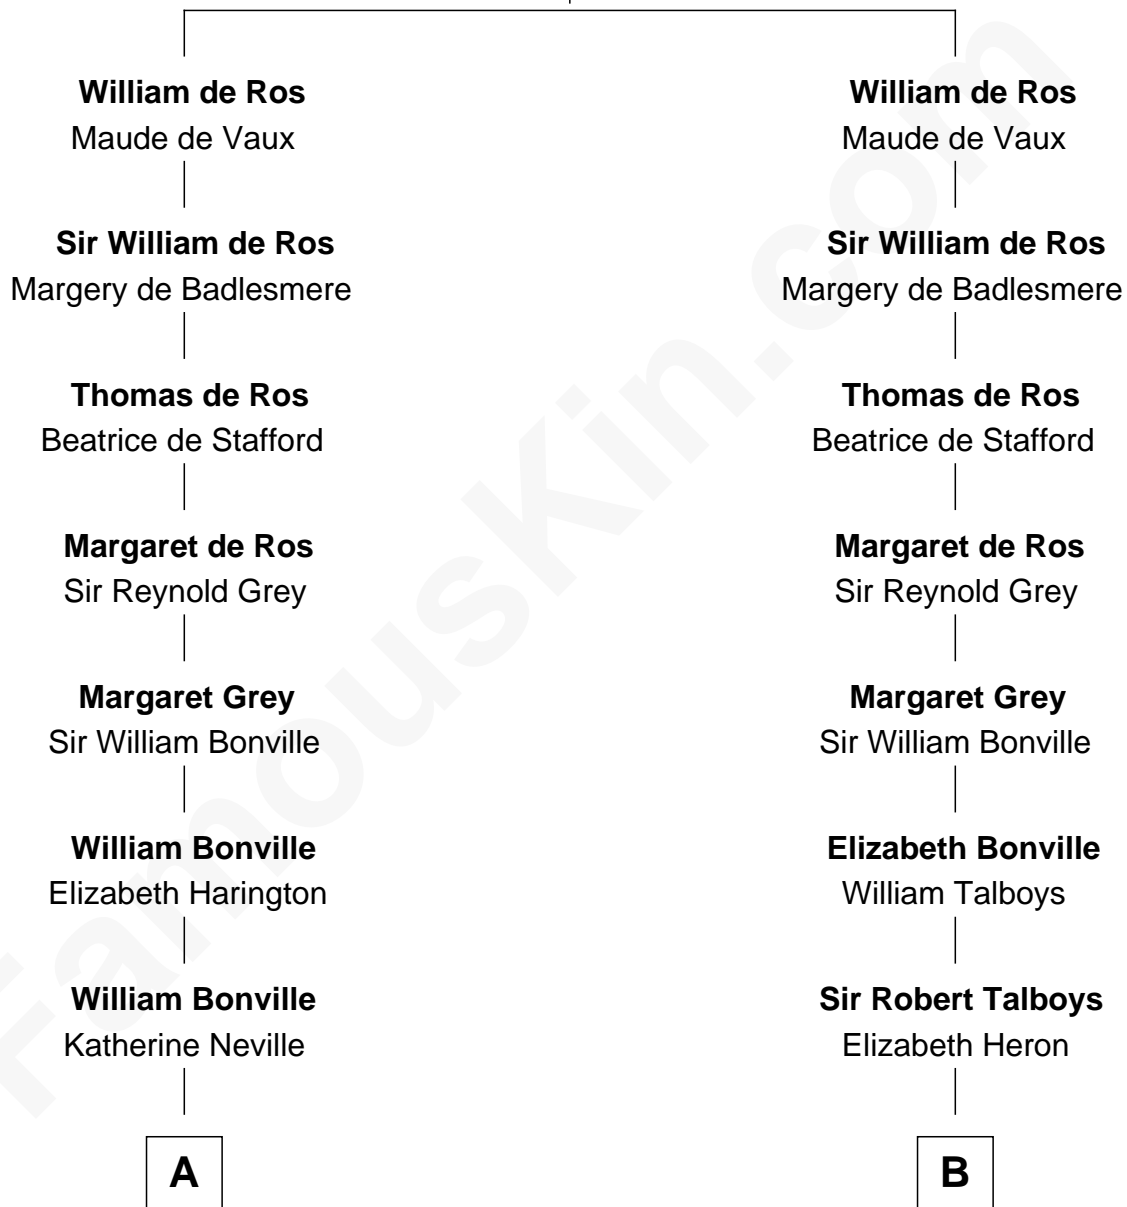

## Relationship Chart of

### John Langdon

*Signer of the U.S. Constitution*

16th cousin 2 times removed of

### William Rufus Day

*36th U.S. Secretary of State*

**Sir Robert de Ros**

Isabel de Aubeney

**C**

Emily Swift Spalding

Luther Day

**William Rufus Day**