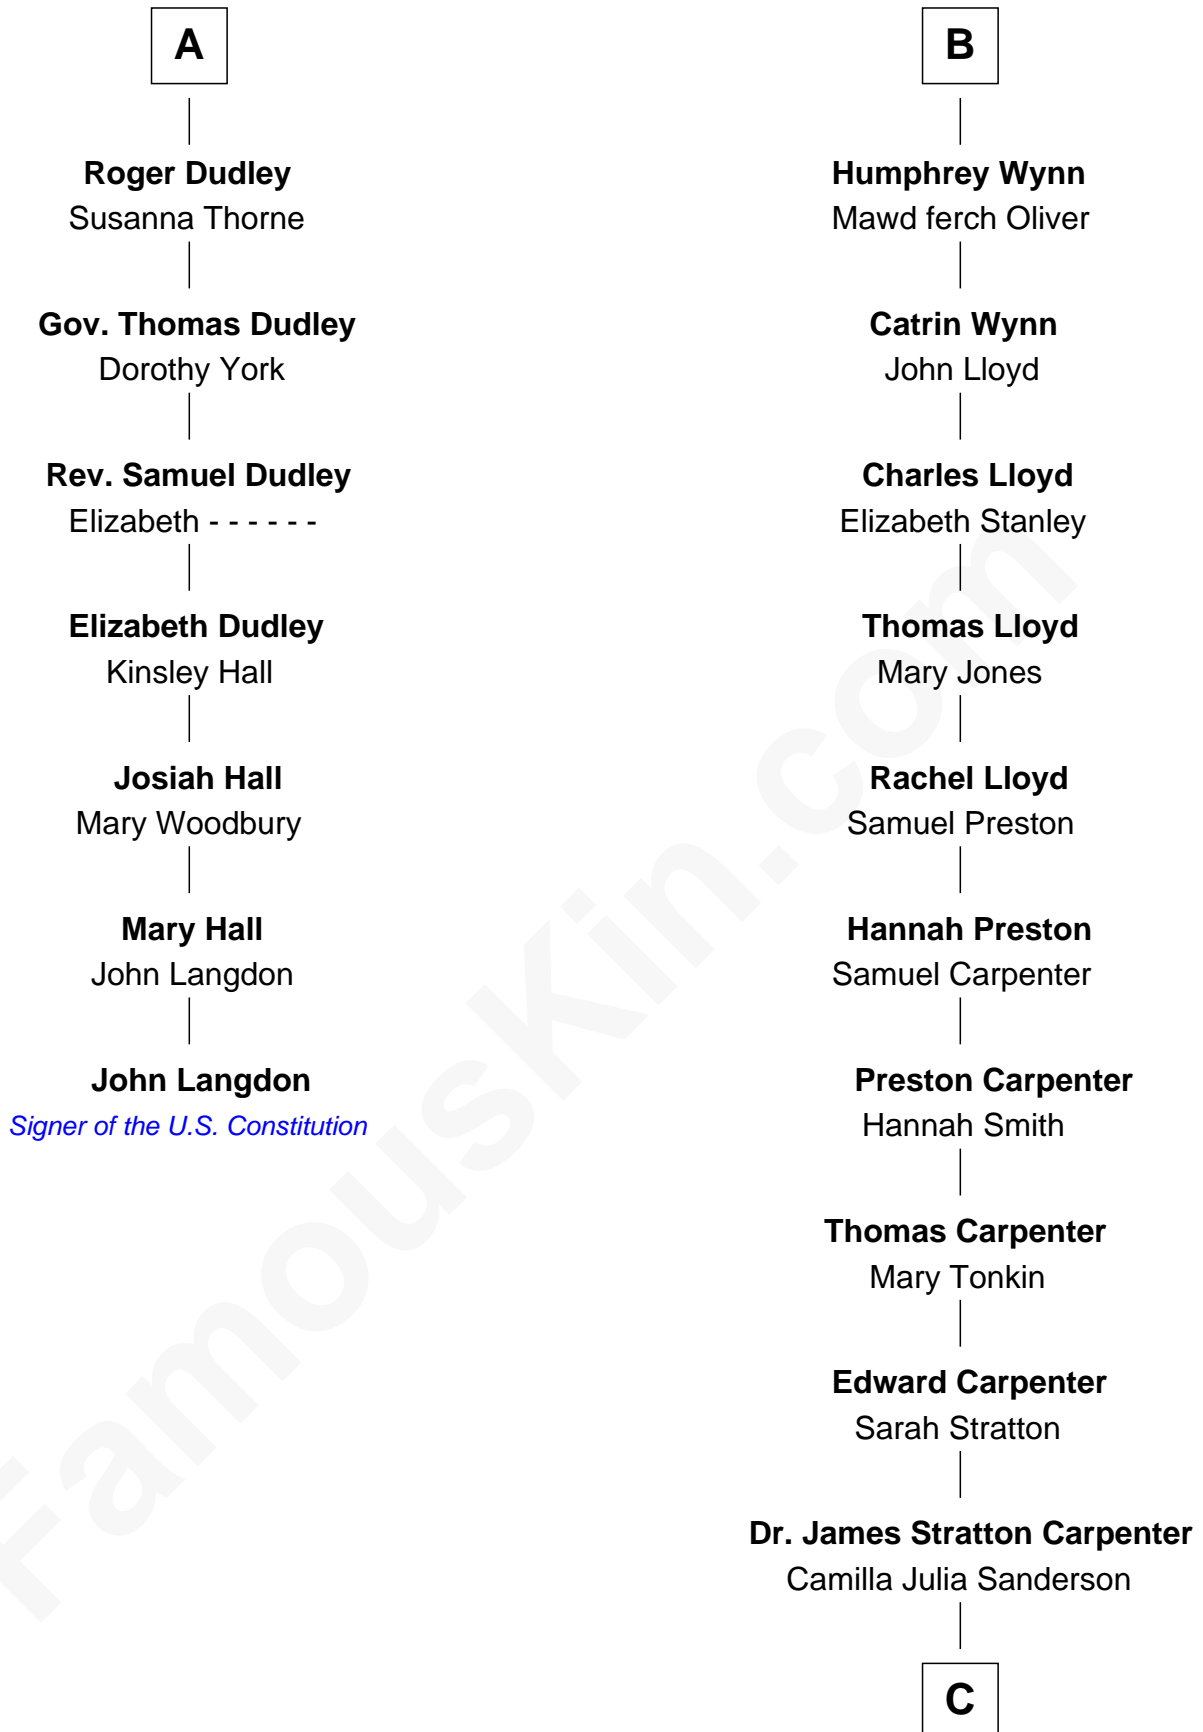

FamousKin.com

Relationship Chart of

John Langdon

Signer of the U.S. Constitution

13th cousin 8 times removed of

Mary Chapin Carpenter

Singer and Songwriter

C

Dr. John Thomas Carpenter

Eliza Adelaide Hill

Dr. James Stratton Carpenter

Lillian Louise Chapin

Chapin Carpenter

Ruth Smythe

Chapin Carpenter

Mary Bowie Robertson