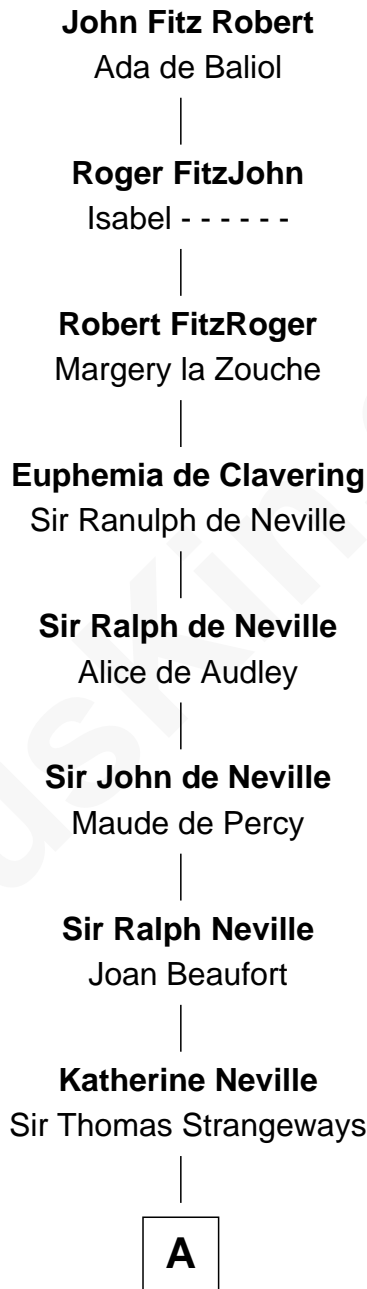

FamousKin.com Relationship Chart of

John Langdon

Signer of the U.S. Constitution

16th Great-grandson of

John Fitz Robert

Magna Carta Surety

A

—
Joan Strangeways
Sir William Willoughby

—
Cecily Willoughby
Sir Edward Sutton

—
Sir John Sutton
Cecily Grey

—
Sir Henry Dudley
----- Ashton

—
Probable

—
Roger Dudley
Susanna Thorne

—
Gov. Thomas Dudley
Dorothy York

—
Rev. Samuel Dudley
Elizabeth -----

—
Elizabeth Dudley
Kinsley Hall

—
Josiah Hall
Mary Woodbury

—
Mary Hall
John Langdon

—
John Langdon
Signer of the U.S. Constitution