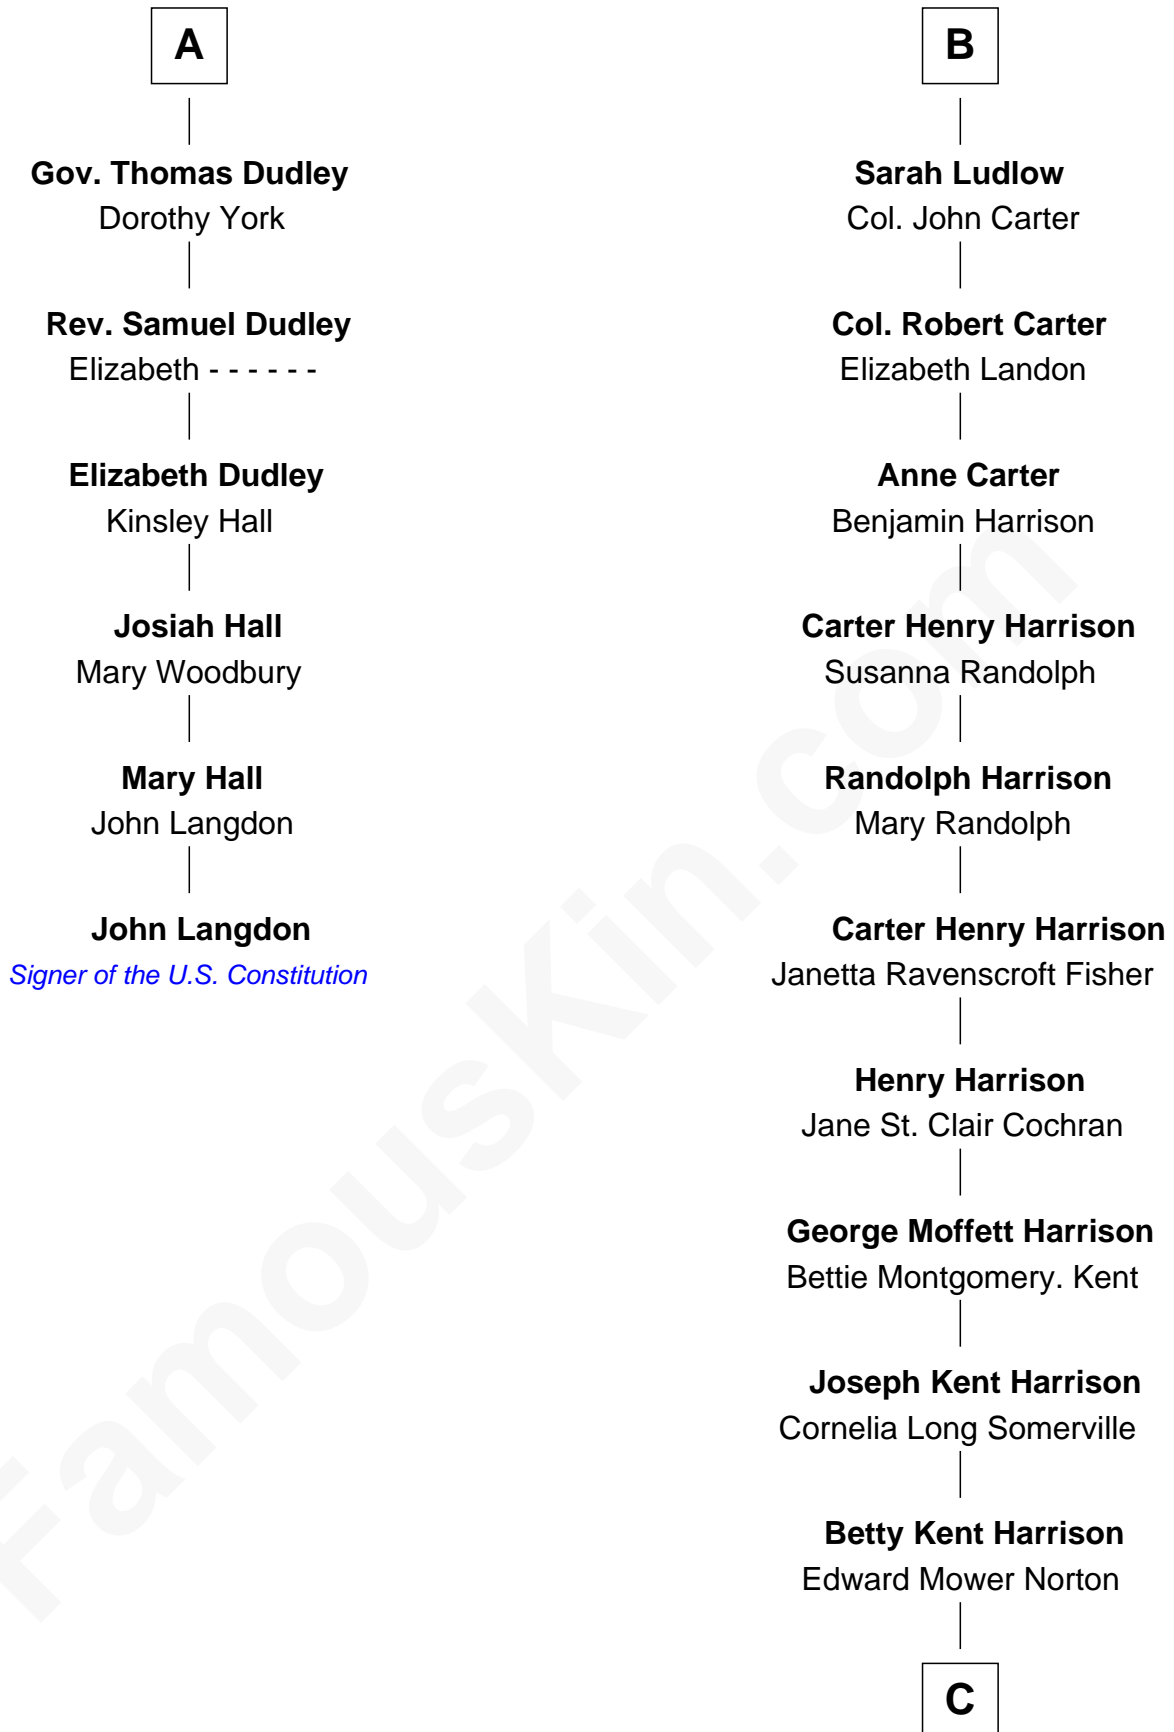

FamousKin.com Relationship Chart of

John Langdon

Signer of the U.S. Constitution

12th cousin 6 times removed of

Edward Norton

Movie Actor

Sir Walter Blount

Sancha de Ayala

C

Edward Mower Norton

Lydia Robinson Rouse

Edward Norton

Movie Actor

FamousKin.com