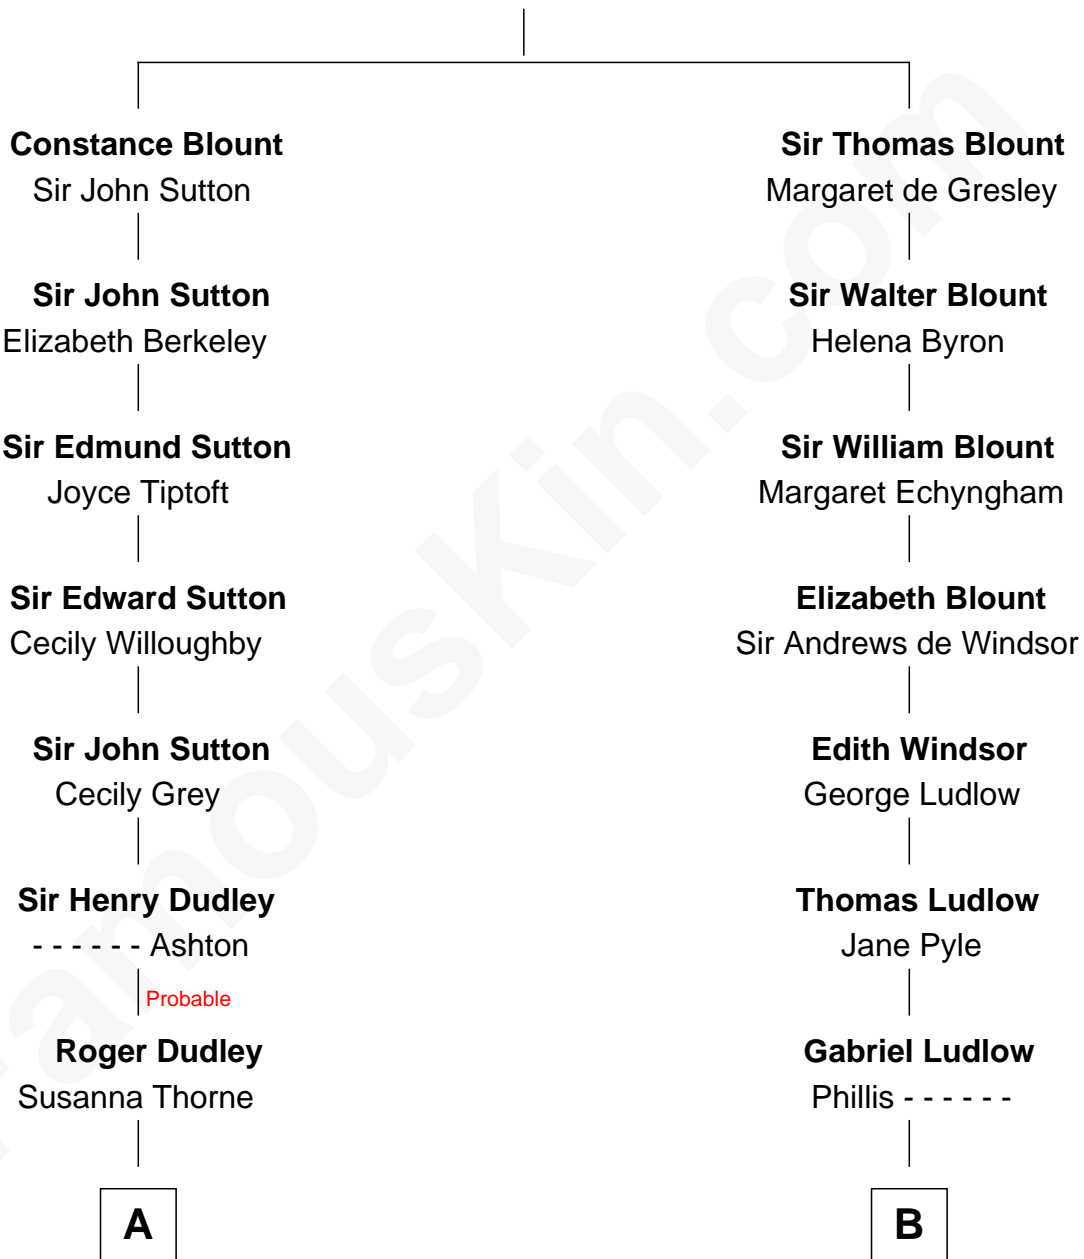

FamousKin.com Relationship Chart of

John Langdon

Signer of the U.S. Constitution

12th cousin 6 times removed of

Edward Norton

Movie Actor

Sir Walter Blount

Sancha de Ayala

C

Edward Mower Norton

Lydia Robinson Rouse

Edward Norton

Movie Actor

FamousKin.com