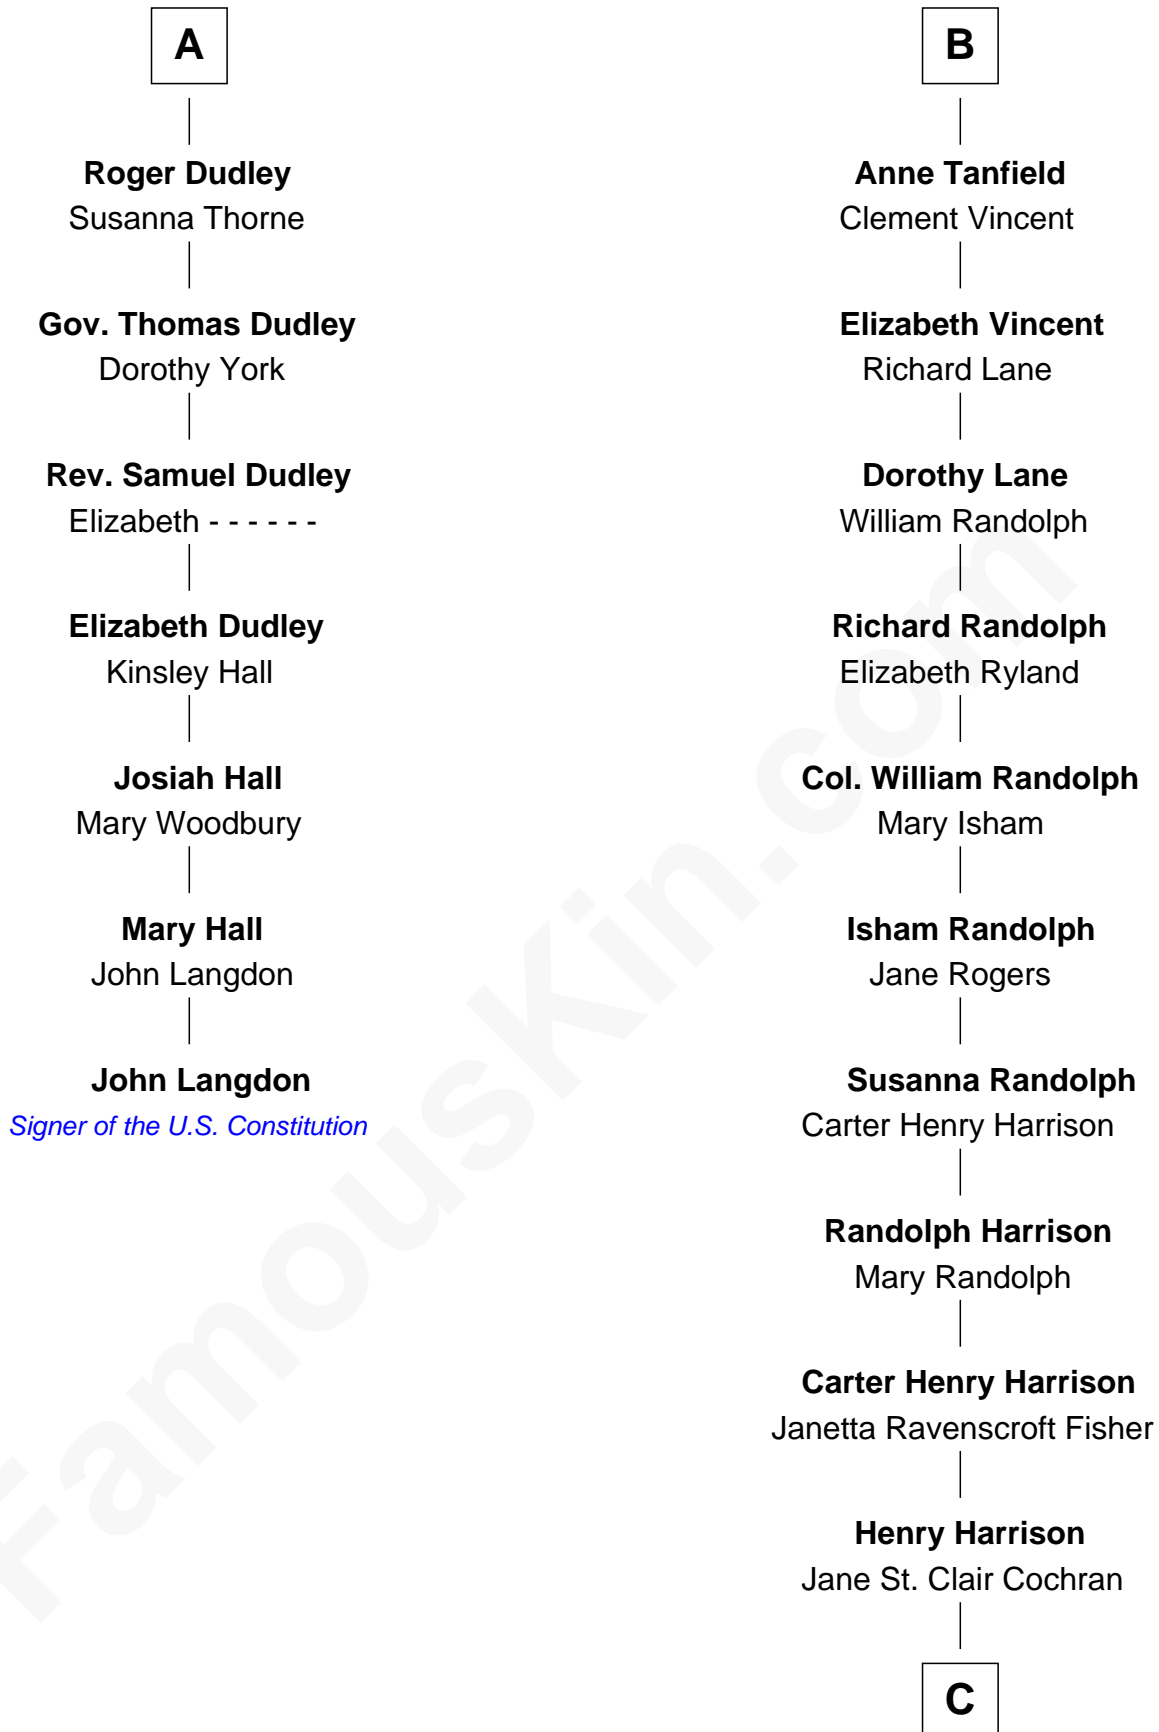

FamousKin.com Relationship Chart of

John Langdon

Signer of the U.S. Constitution

13th cousin 8 times removed of

Edward Norton

Movie Actor

Richard Fitzalan
Eleanor Plantagenet

Alice Fitzalan
Sir Thomas de Holand

Sir Richard Fitzalan
Elizabeth de Bohun

Elizabeth Fitzalan
Sir Thomas Mowbray

Margaret Mowbray
Sir Robert Howard

Katherine Howard
Sir Edward Neville

Catherine Neville
Robert Tanfield

William Tanfield
Elizabeth Stavelly

Frances Tanfield
Bridget Cave

B

C

George Moffett Harrison
Bettie Montgomery. Kent

Joseph Kent Harrison
Cornelia Long Somerville

Betty Kent Harrison
Edward Mower Norton

Edward Mower Norton
Lydia Robinson Rouse