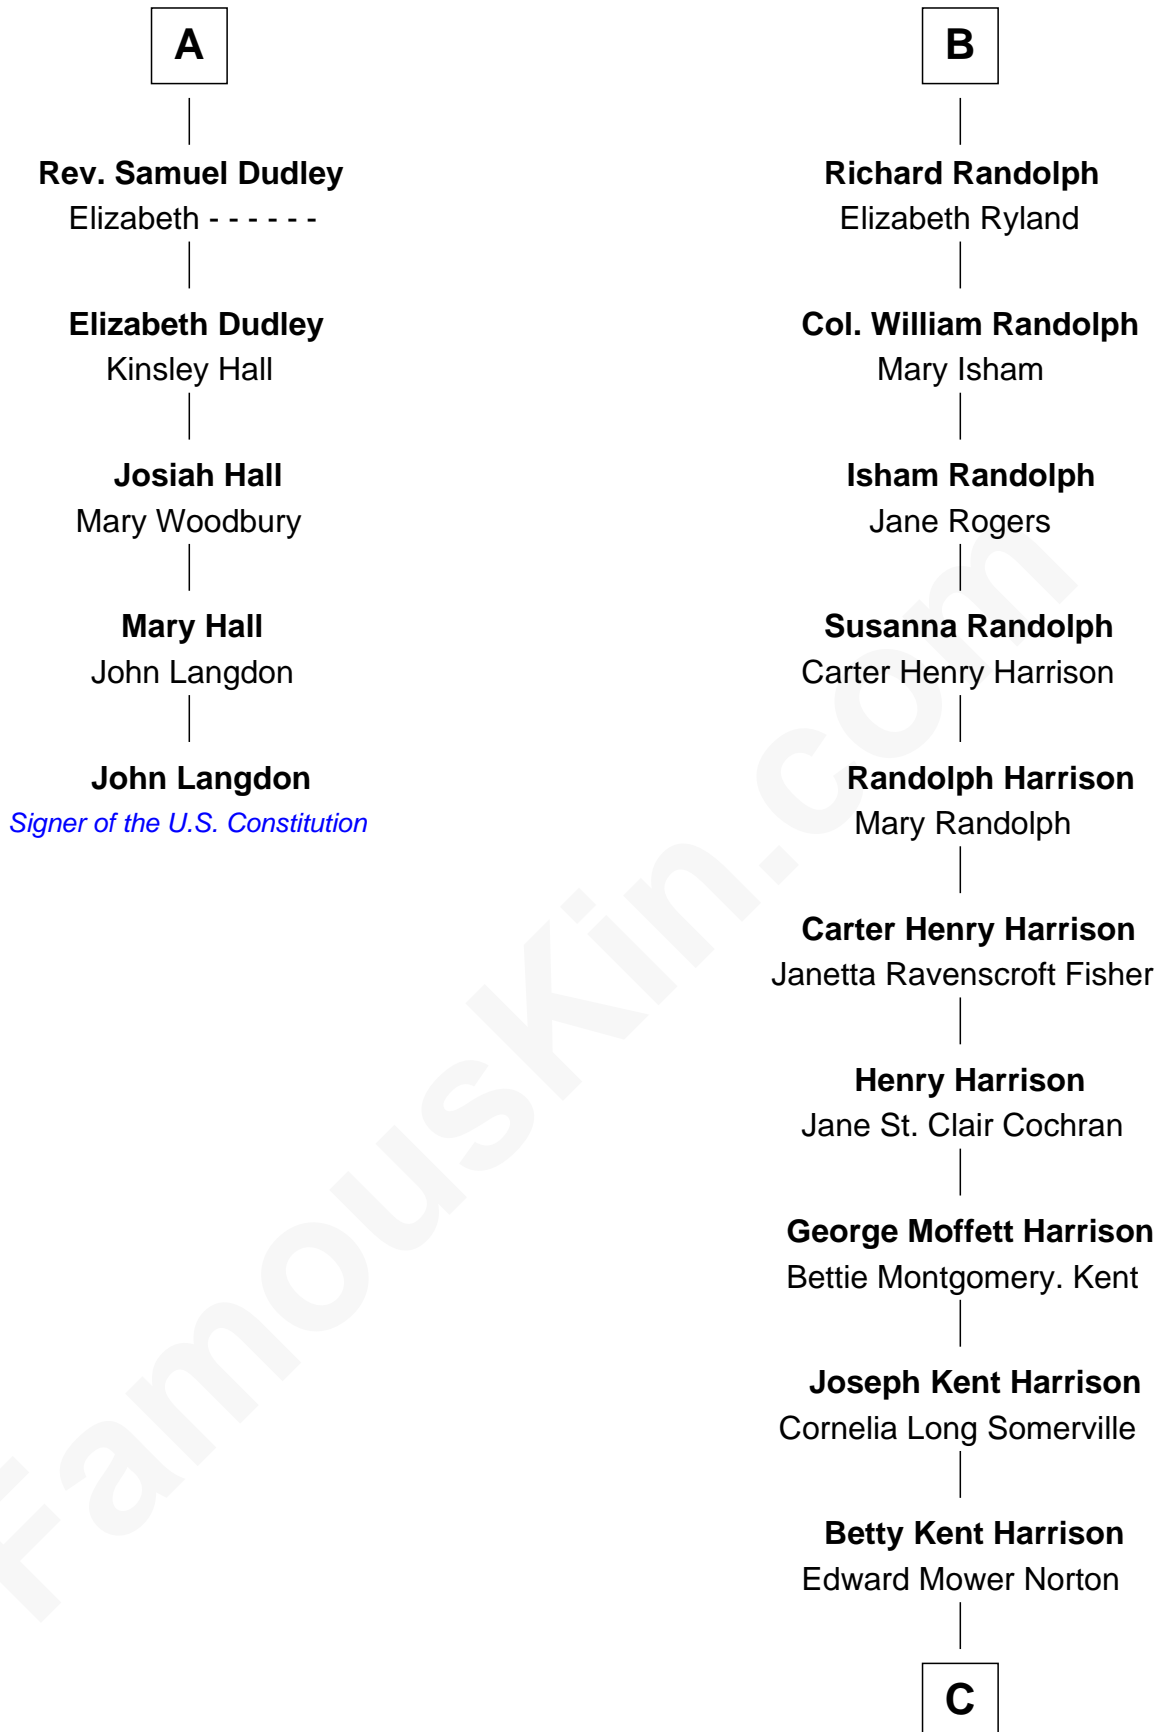

FamousKin.com Relationship Chart of

John Langdon

Signer of the U.S. Constitution

11th cousin 7 times removed of

Edward Norton

Movie Actor

Sir Ralph Neville

Joan Beaufort

Katherine Neville
Sir Thomas Strangeways

Joan Strangeways
Sir William Willoughby

Cecily Willoughby
Sir Edward Sutton

Sir John Sutton
Cecily Grey

Sir Henry Dudley
----- Ashton

Probable

Roger Dudley
Susanna Thorne

Gov. Thomas Dudley
Dorothy York

A

Sir Edward Neville
Katherine Howard

Catherine Neville
Robert Tanfield

William Tanfield
Elizabeth Stavelly

Frances Tanfield
Bridget Cave

Anne Tanfield
Clement Vincent

Elizabeth Vincent
Richard Lane

Dorothy Lane
William Randolph

B

C

Edward Mower Norton

Lydia Robinson Rouse

Edward Norton

Movie Actor

FamousKin.com