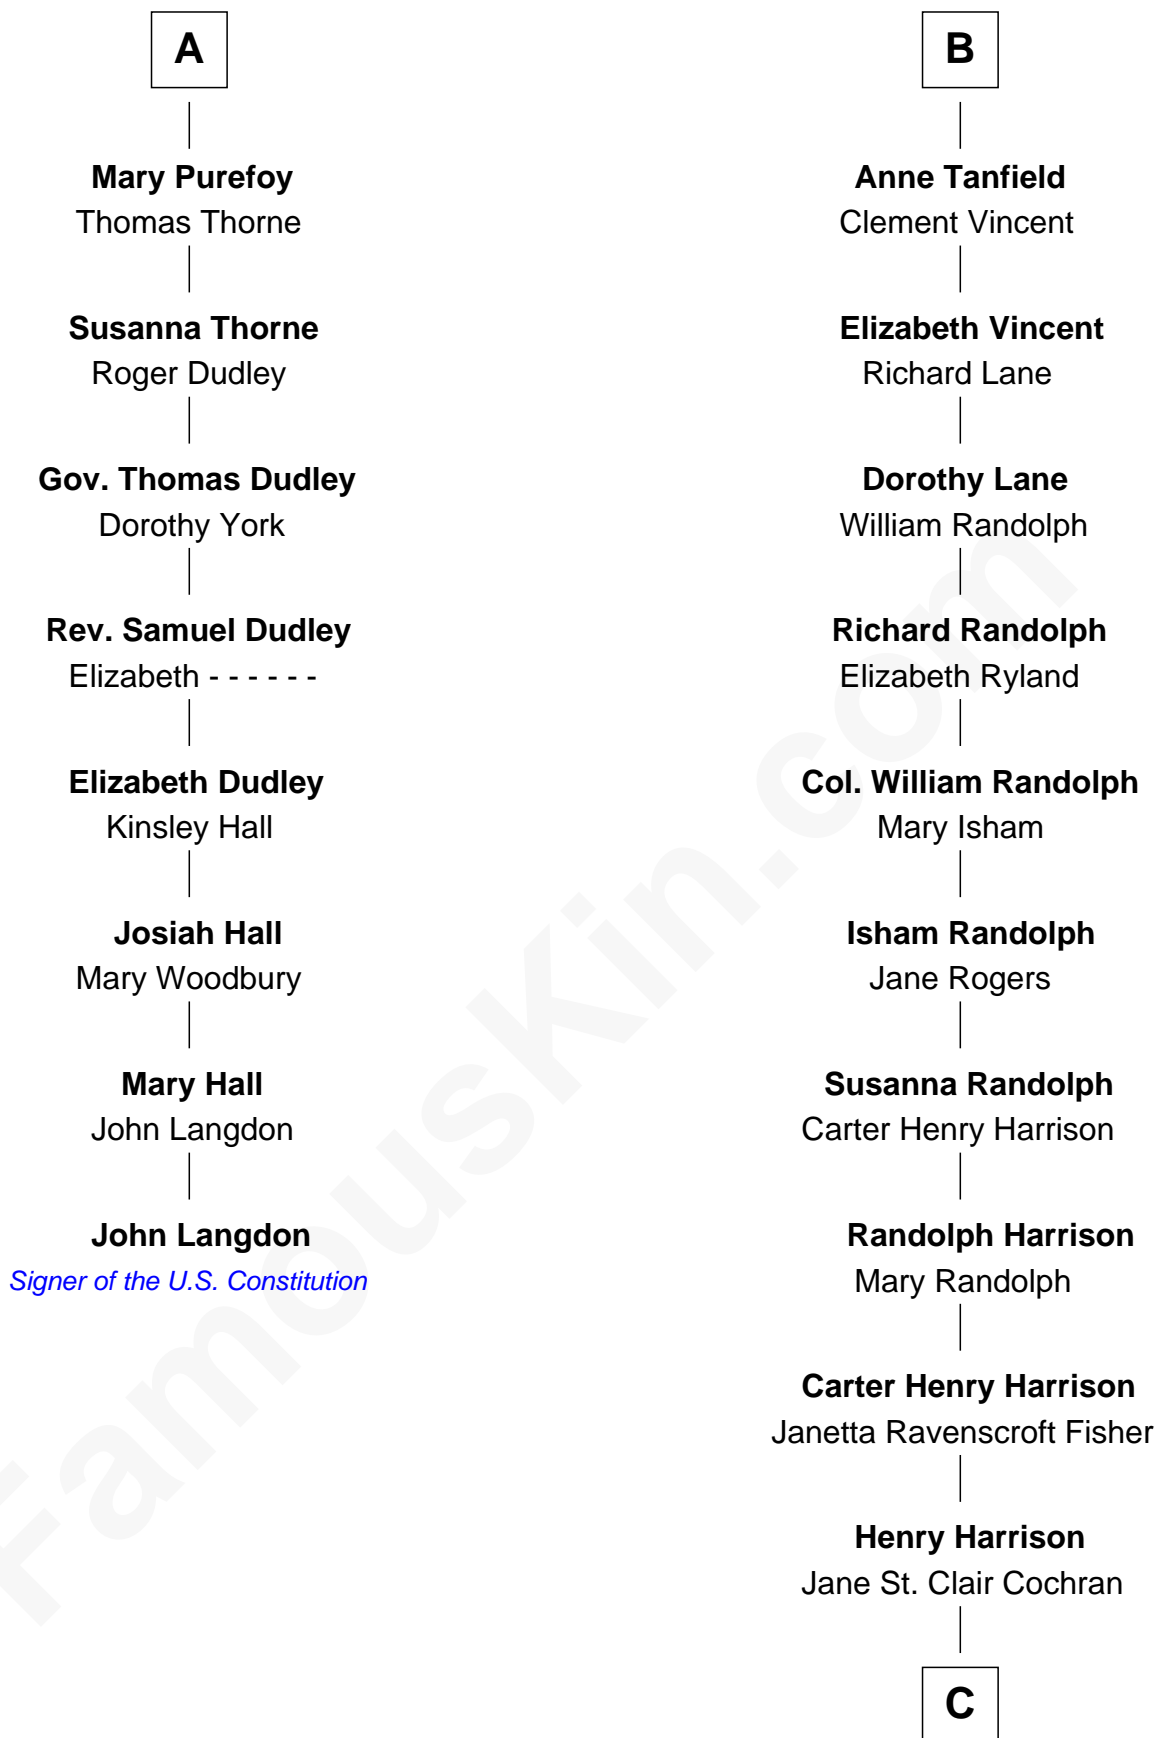

FamousKin.com Relationship Chart of

John Langdon

Signer of the U.S. Constitution

14th cousin 7 times removed of

Edward Norton

Movie Actor

Sir John Howard

Alice de Bois

Joan Howard
Sir Peter de Brewes

Beatrice Brewes
Sir Hugh Shirley

Sir Ralph Shirley
Joan Basset

Beatrice Shirley
John Brome

Isabel Brome
John Denton

Alice Denton
Nicholas Purefoy

Edward Purefoy
Anne Fettiplace

A

Sir Robert Howard
Margaret de Scales

Sir John Howard
Alice Tendring

Sir Robert Howard
Margaret Mowbray

Katherine Howard
Sir Edward Neville

Catherine Neville
Robert Tanfield

William Tanfield
Elizabeth Stavely

Frances Tanfield
Bridget Cave

B

C

George Moffett Harrison
Bettie Montgomery. Kent

Joseph Kent Harrison
Cornelia Long Somerville

Betty Kent Harrison
Edward Mower Norton

Edward Mower Norton
Lydia Robinson Rouse