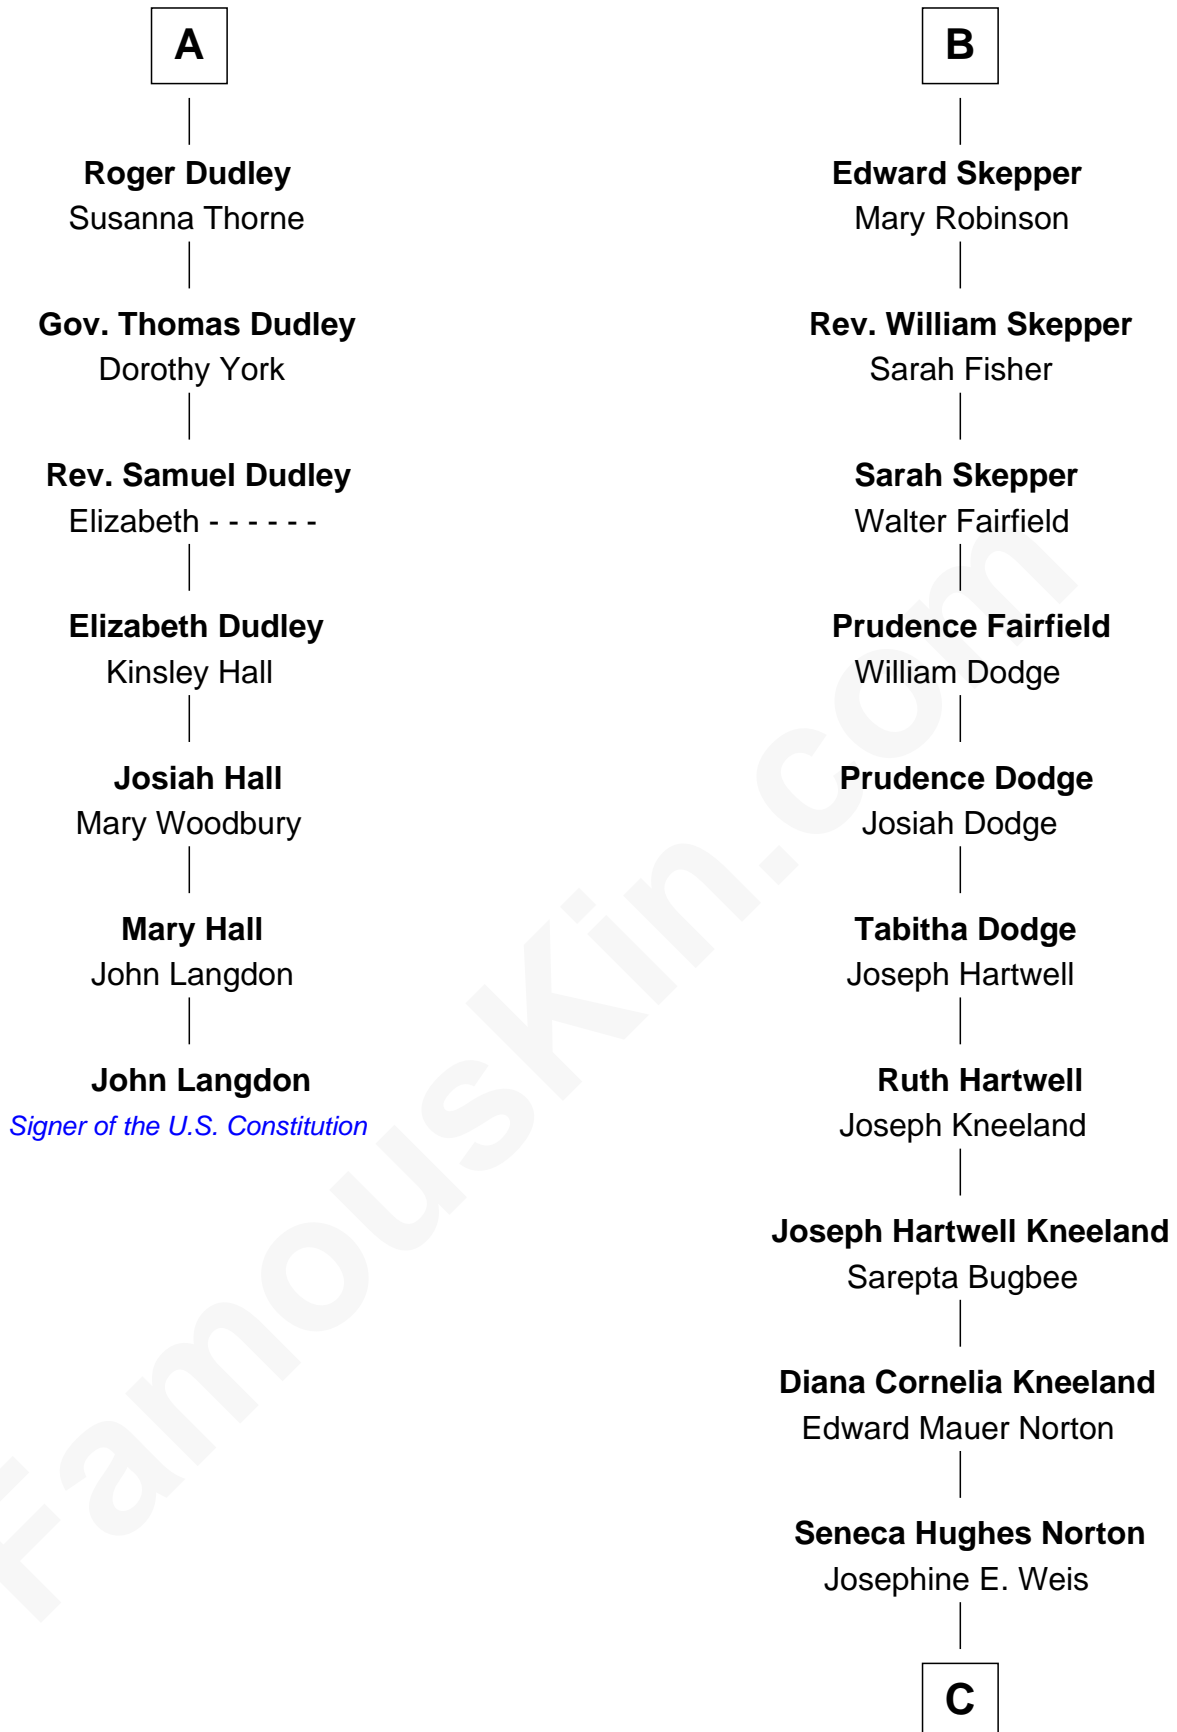

# FamousKin.com Relationship Chart of

**John Langdon**

*Signer of the U.S. Constitution*

13th cousin 7 times removed of

**Edward Norton**

*Movie Actor*

**Sir Philip le Despencer**

Elizabeth - - - - -

**Sir Philip le Despencer**

Elizabeth de Tibetot

**Margery Despencer**

Sir Roger Wentworth

**Sir Philip Wentworth**

Mary Clifford

**Elizabeth Wentworth**

Sir Martin de la See

**Joan de la See**

Sir Piers Hildyard

**Isabel Hildyard**

Ralph Legard

**Joan Ledgard**

Richard Skepper

**B**

**C**

**Edward Mower Norton**

Alice C. Baals

**Edward Mower Norton**

Betty Kent Harrison

**Edward Mower Norton**

Lydia Robinson Rouse

**Edward Norton**

*Movie Actor*