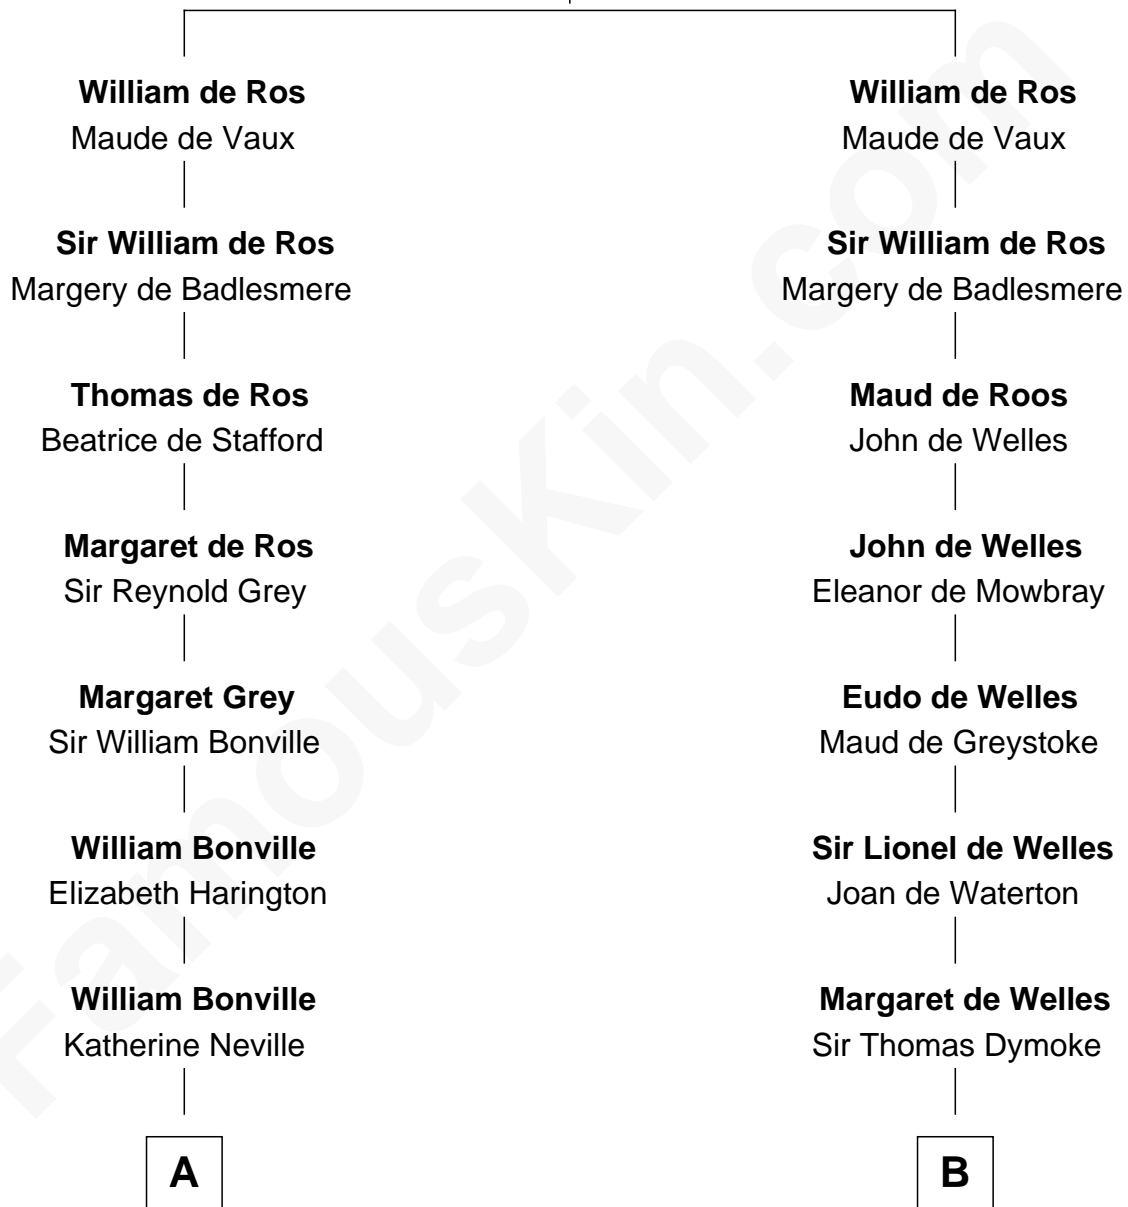

FamousKin.com Relationship Chart of

John Langdon

Signer of the U.S. Constitution

16th cousin 2 times removed of

Ichabod Goodwin

27th Governor of New Hampshire

Sir Robert de Ros

Isabel de Aubeney

C

Samuel Goodwin

Anna Thompson Gerrish

Ichabod Goodwin

27th Governor of New Hampshire

FamousKin.com