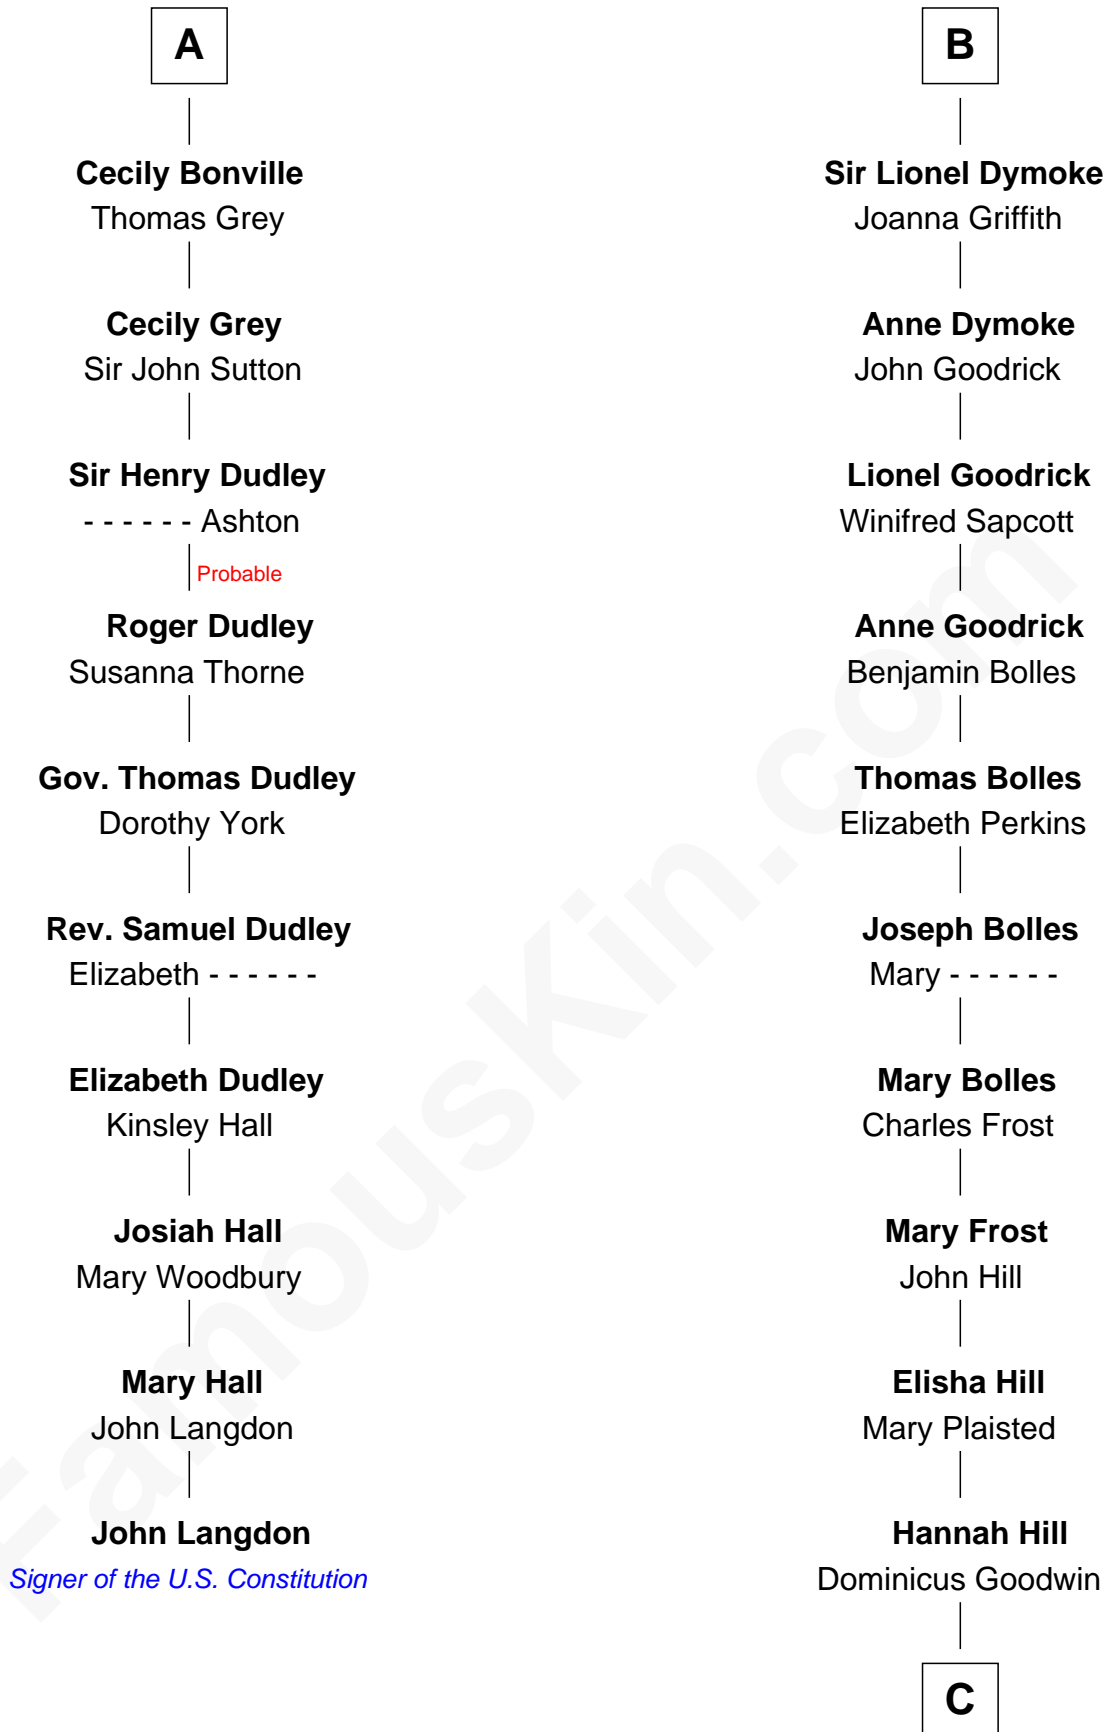

FamousKin.com Relationship Chart of

John Langdon

Signer of the U.S. Constitution

16th cousin 2 times removed of

Ichabod Goodwin

27th Governor of New Hampshire

Sir Robert de Ros

Isabel de Aubeney

C

Samuel Goodwin

Anna Thompson Gerrish

Ichabod Goodwin

27th Governor of New Hampshire

FamousKin.com