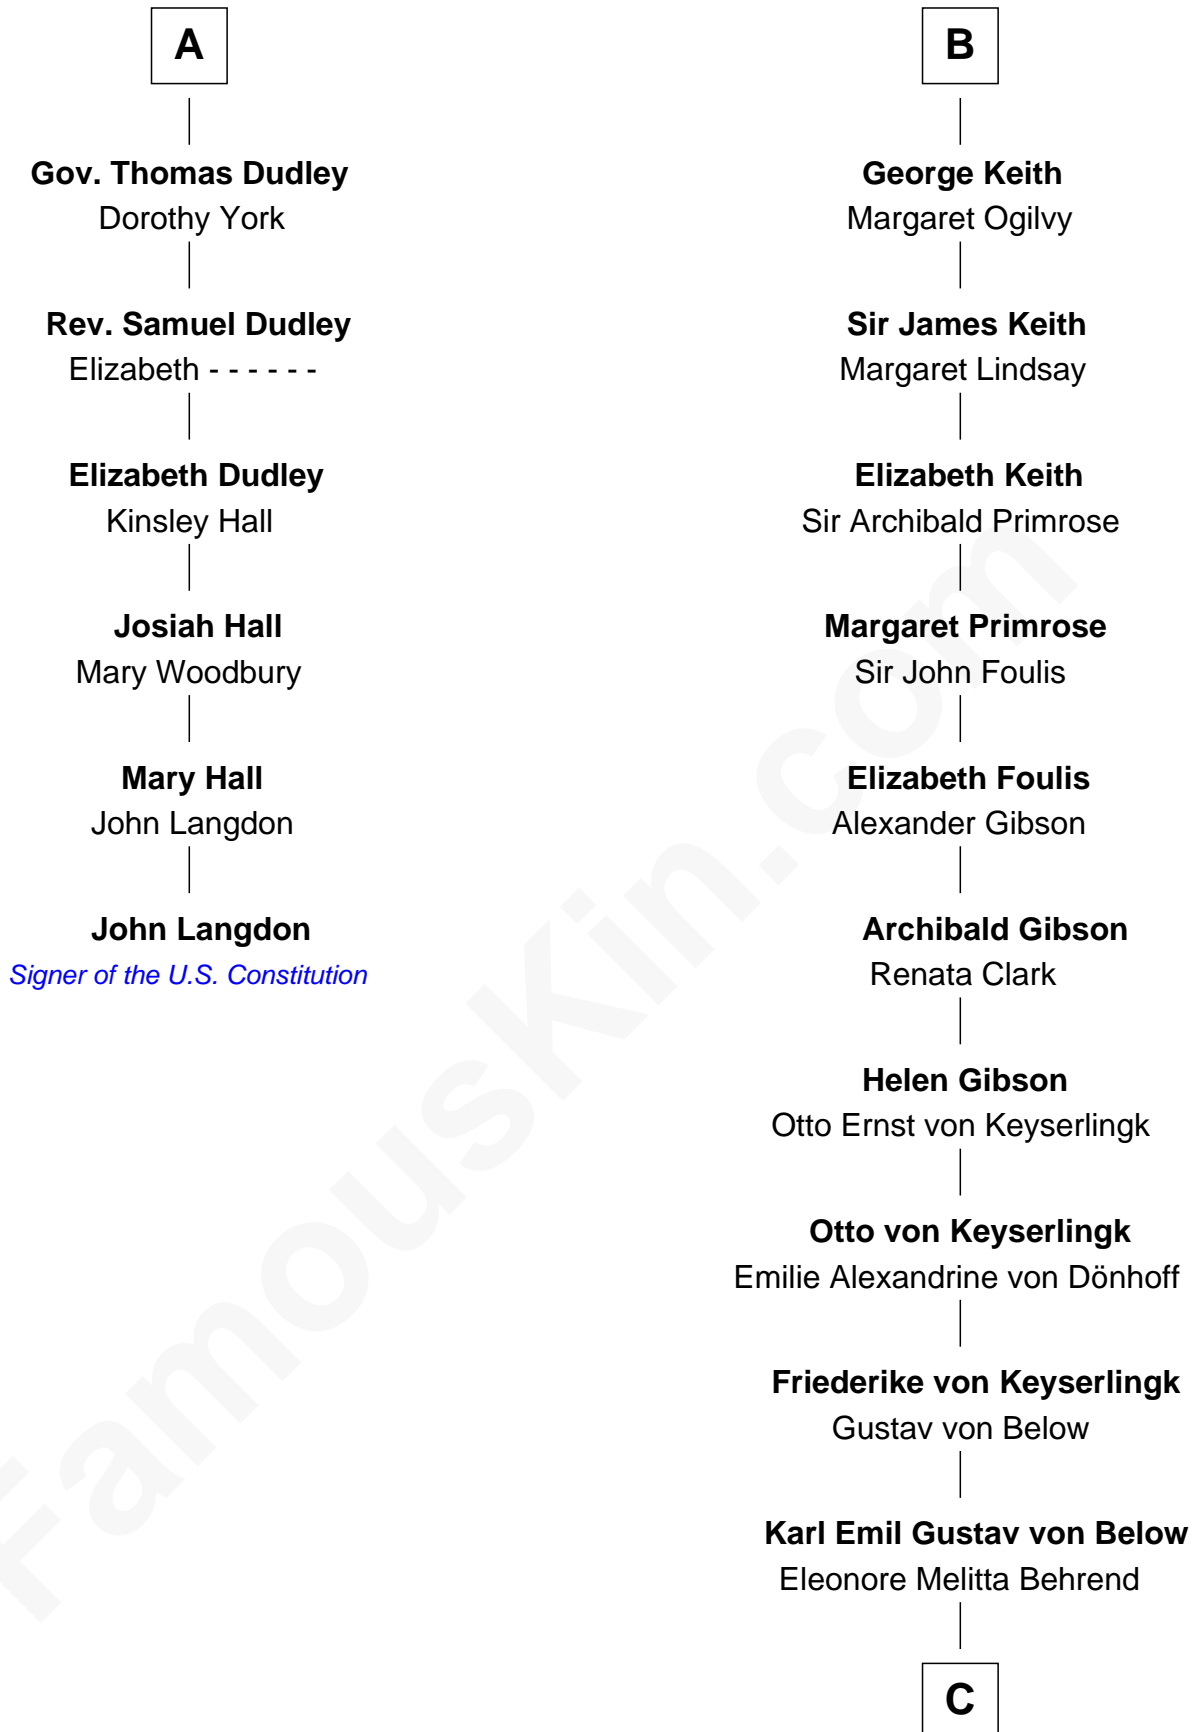

FamousKin.com Relationship Chart of John Langdon

Signer of the U.S. Constitution

12th cousin 7 times removed of

Wernher von Braun
Rocket Scientist

Sir Thomas de Holand
Alice Fitzalan

Eleanor Holand
Edward Cherleton

Margaret de Holand
Sir John Beaufort

Joan Beaufort
James I, King of Scotland

Annabella Stewart
Sir George Gordon

Elizabeth Gordon
William Keith

Robert Keith
Elizabeth Douglas

William Keith
Margaret Keith

William Keith
Elizabeth Hay

B

C

Marie Eleonore Dorothea von Below

Wernher von Quistorp

Emmy von Quistorp

Magnus von Braun

Wernher von Braun

Rocket Scientist