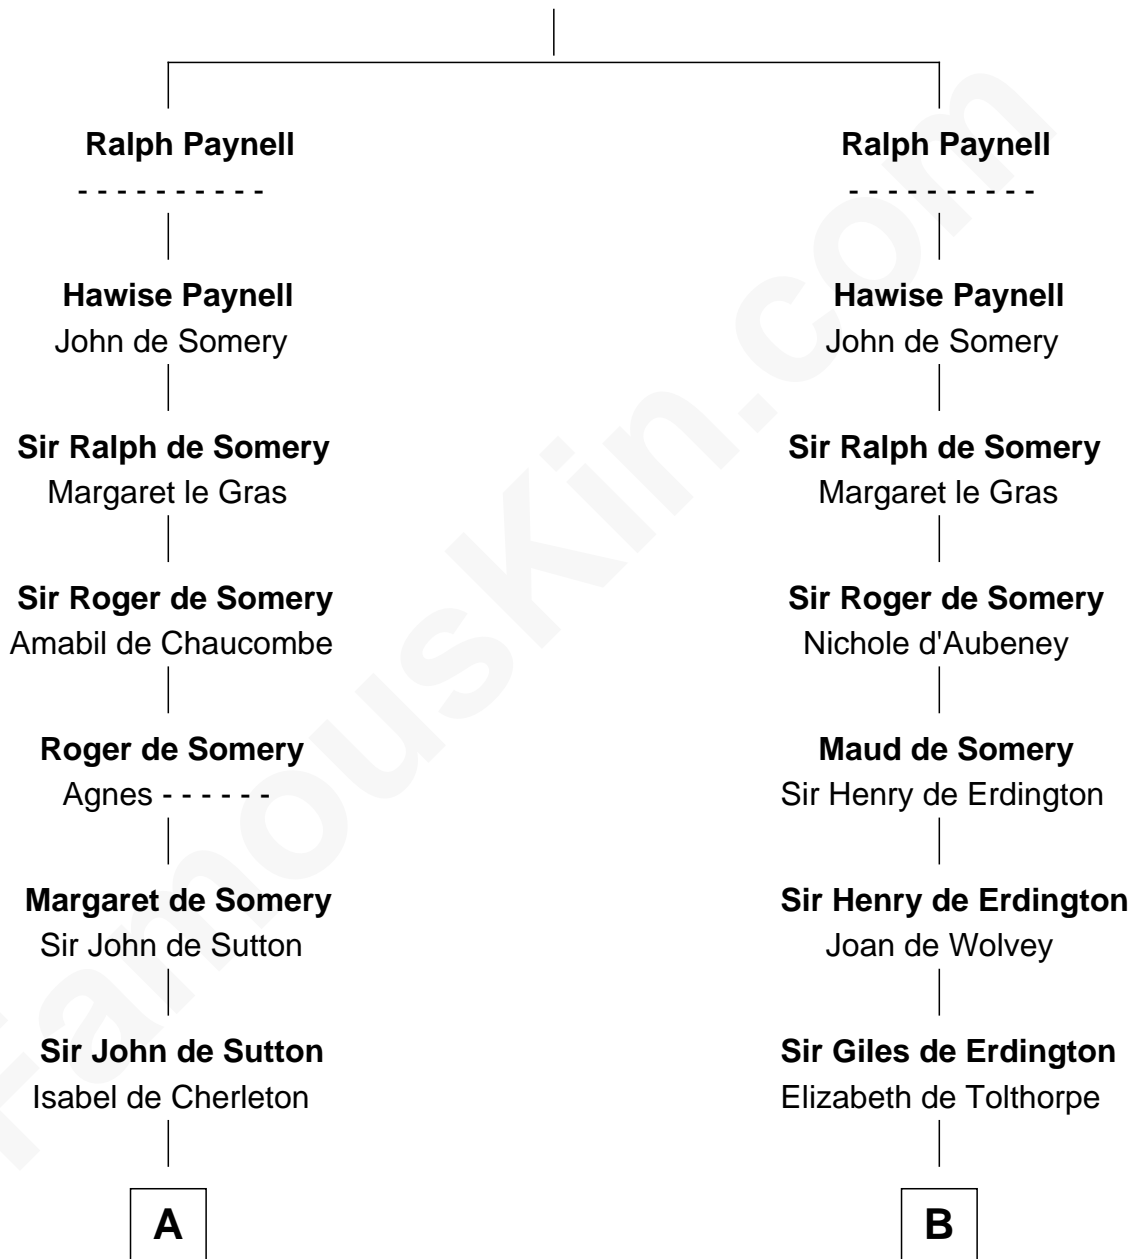

## Relationship Chart of

### John Langdon

*Signer of the U.S. Constitution*

20th cousin 1 time removed of

### Richard Henry Lee

*Signer of the Declaration of Independence*

**Fulk Paynel**

-----

**C**

**Rev. Samuel Dudley**

Elizabeth - - - - -

**Elizabeth Dudley**