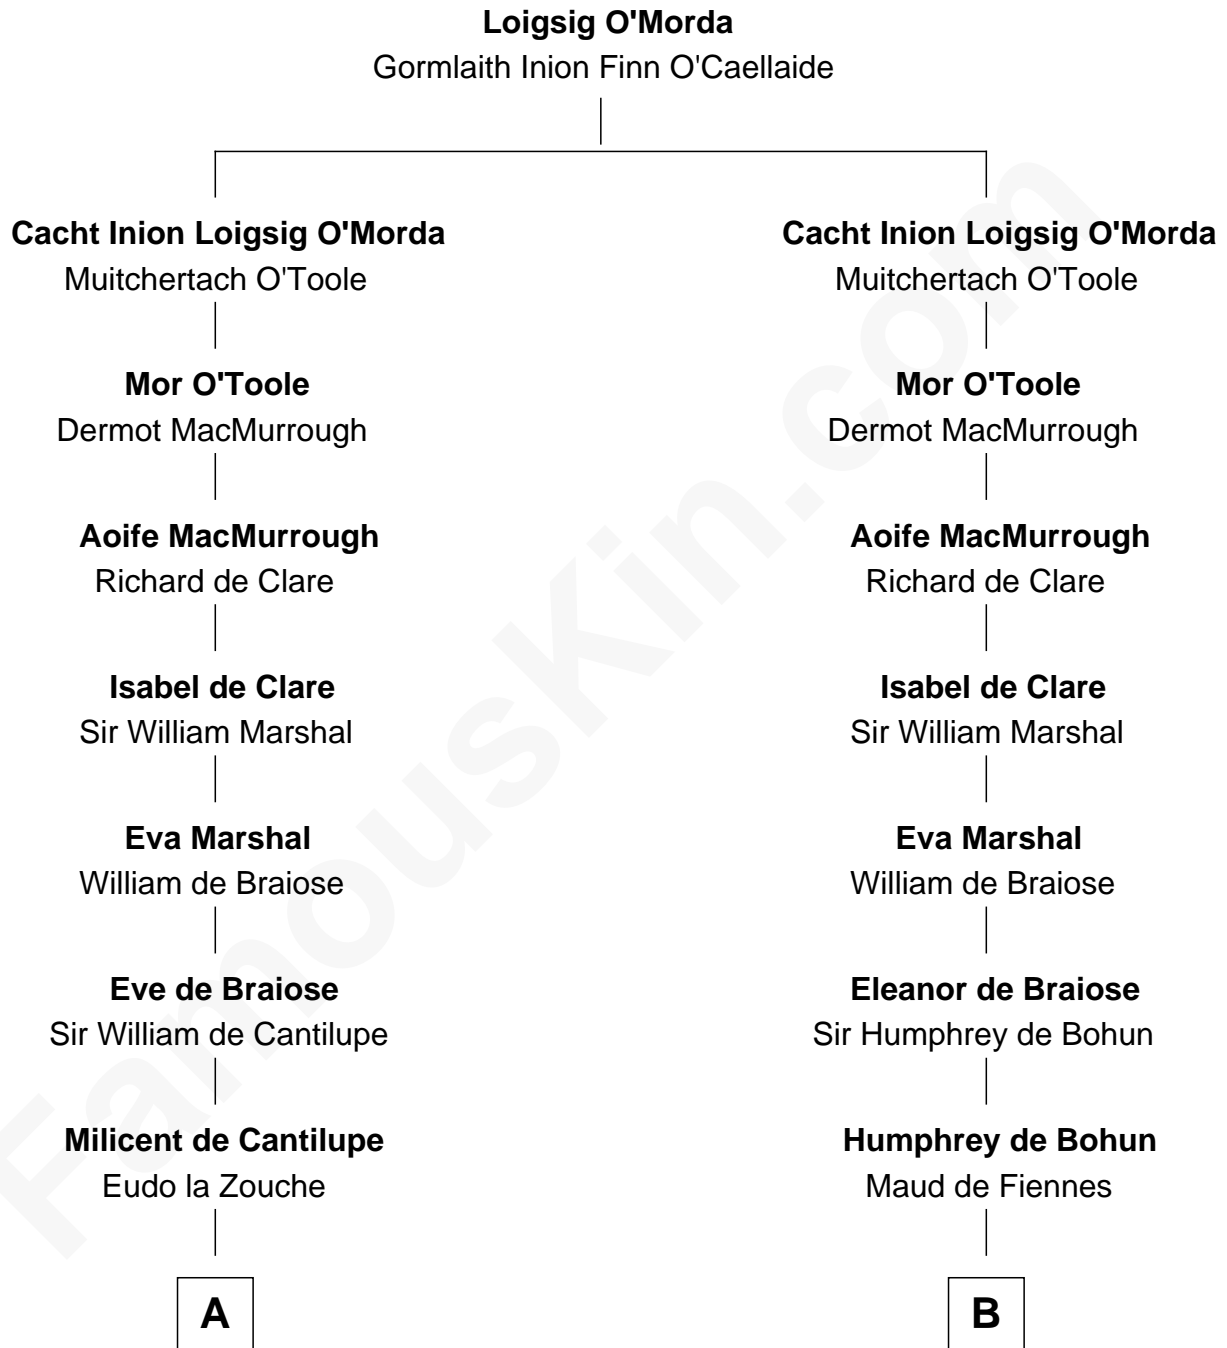

FamousKin.com Relationship Chart of

John Langdon

Signer of the U.S. Constitution

21st cousin of

Richard Henry Lee

Signer of the Declaration of Independence

C

Rev. Samuel Dudley

Elizabeth - - - - -

Elizabeth Dudley

Kinsley Hall

Josiah Hall

Mary Woodbury

Mary Hall

John Langdon

John Langdon