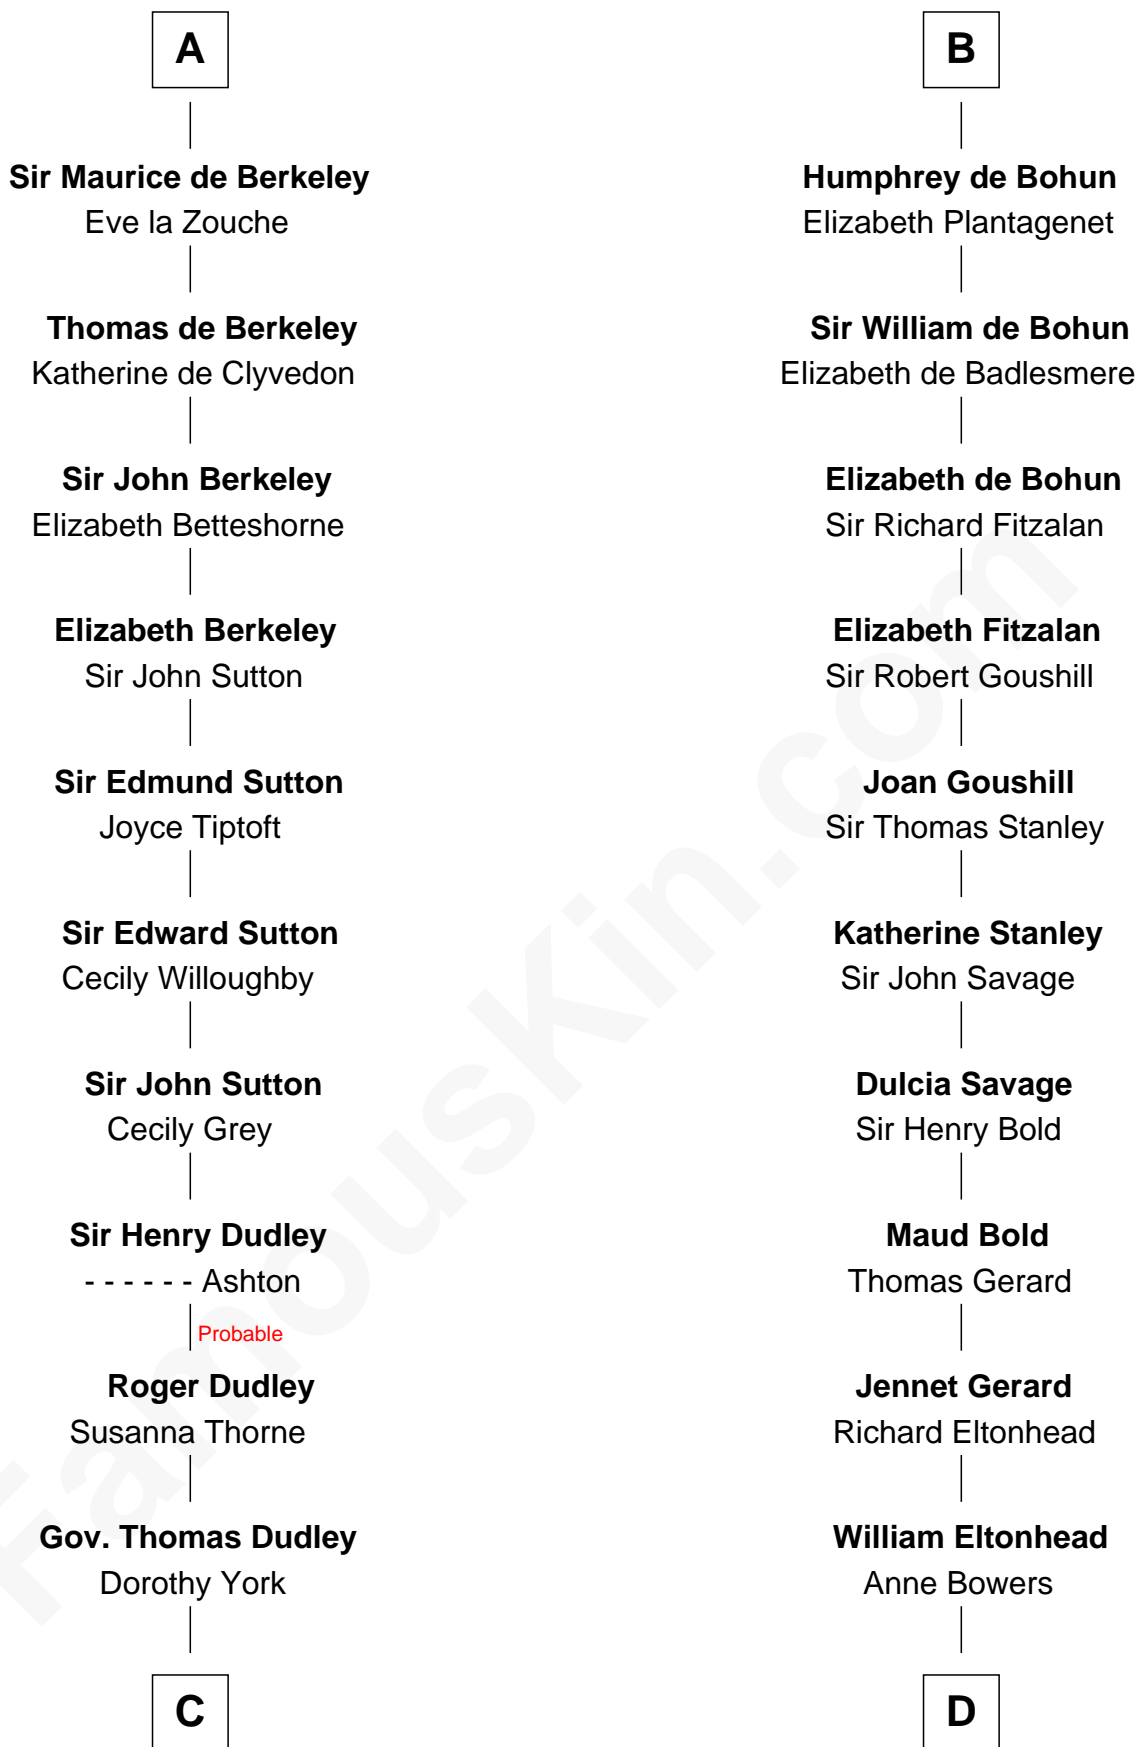

# FamousKin.com Relationship Chart of

**John Langdon**

*Signer of the U.S. Constitution*

21st cousin of

**Richard Henry Lee**

*Signer of the Declaration of Independence*

**C**

**Rev. Samuel Dudley**

Elizabeth - - - - -

**Elizabeth Dudley**

Kinsley Hall

**Josiah Hall**

Mary Woodbury

**Mary Hall**

John Langdon

**John Langdon**