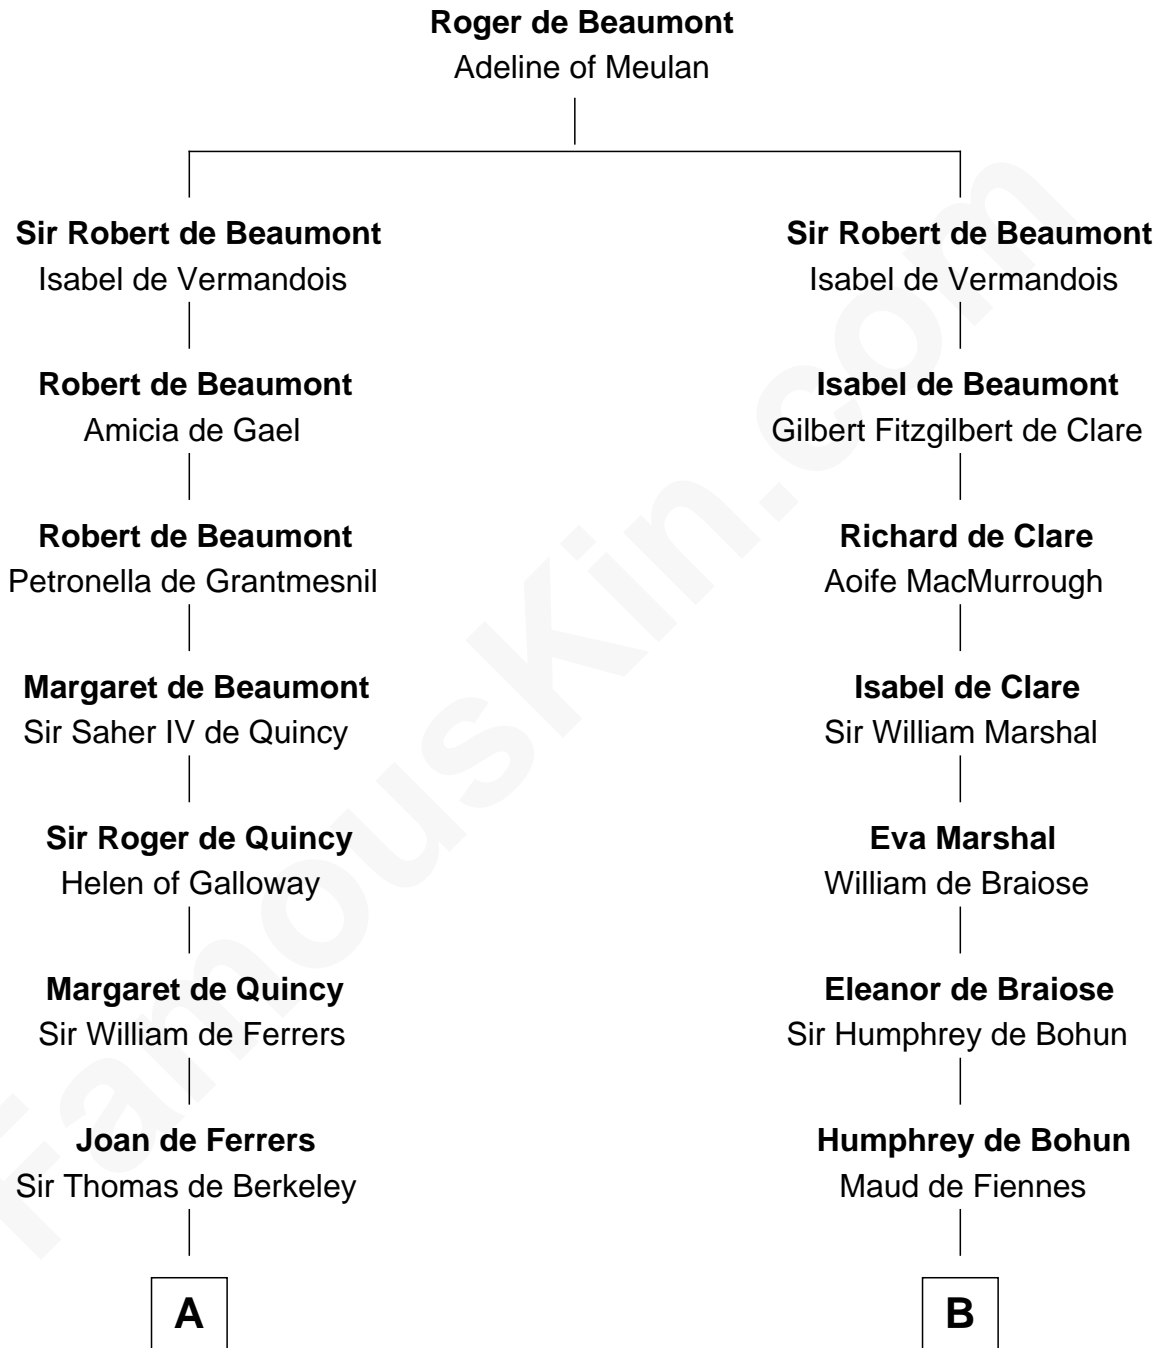

# FamousKin.com Relationship Chart of

**John Langdon**

*Signer of the U.S. Constitution*

21st cousin of

**Richard Henry Lee**

*Signer of the Declaration of Independence*

**C**

**Rev. Samuel Dudley**

Elizabeth - - - - -

**Elizabeth Dudley**

Kinsley Hall

**Josiah Hall**

Mary Woodbury

**Mary Hall**

John Langdon

**John Langdon**