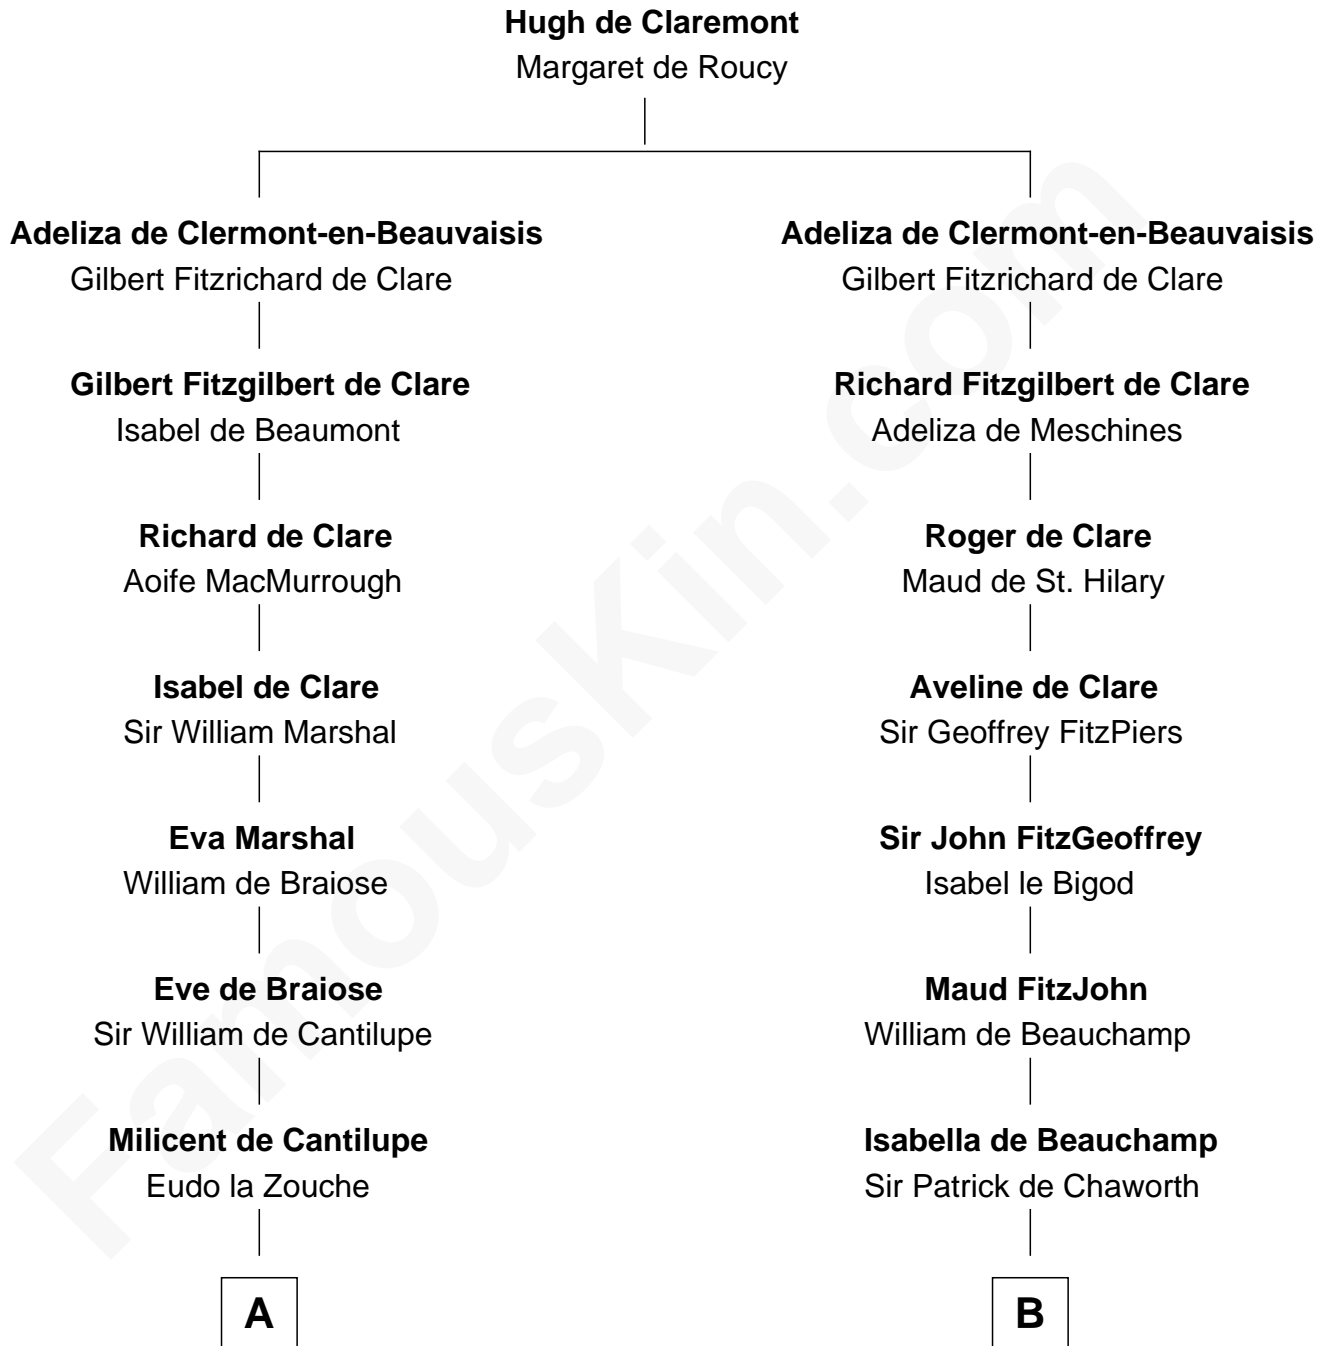

# FamousKin.com Relationship Chart of

**John Langdon**

*Signer of the U.S. Constitution*

21st cousin of

**Richard Henry Lee**

*Signer of the Declaration of Independence*

**C**

**Rev. Samuel Dudley**

Elizabeth - - - - -

**Elizabeth Dudley**

Kinsley Hall

**Josiah Hall**

Mary Woodbury

**Mary Hall**

John Langdon

**John Langdon**