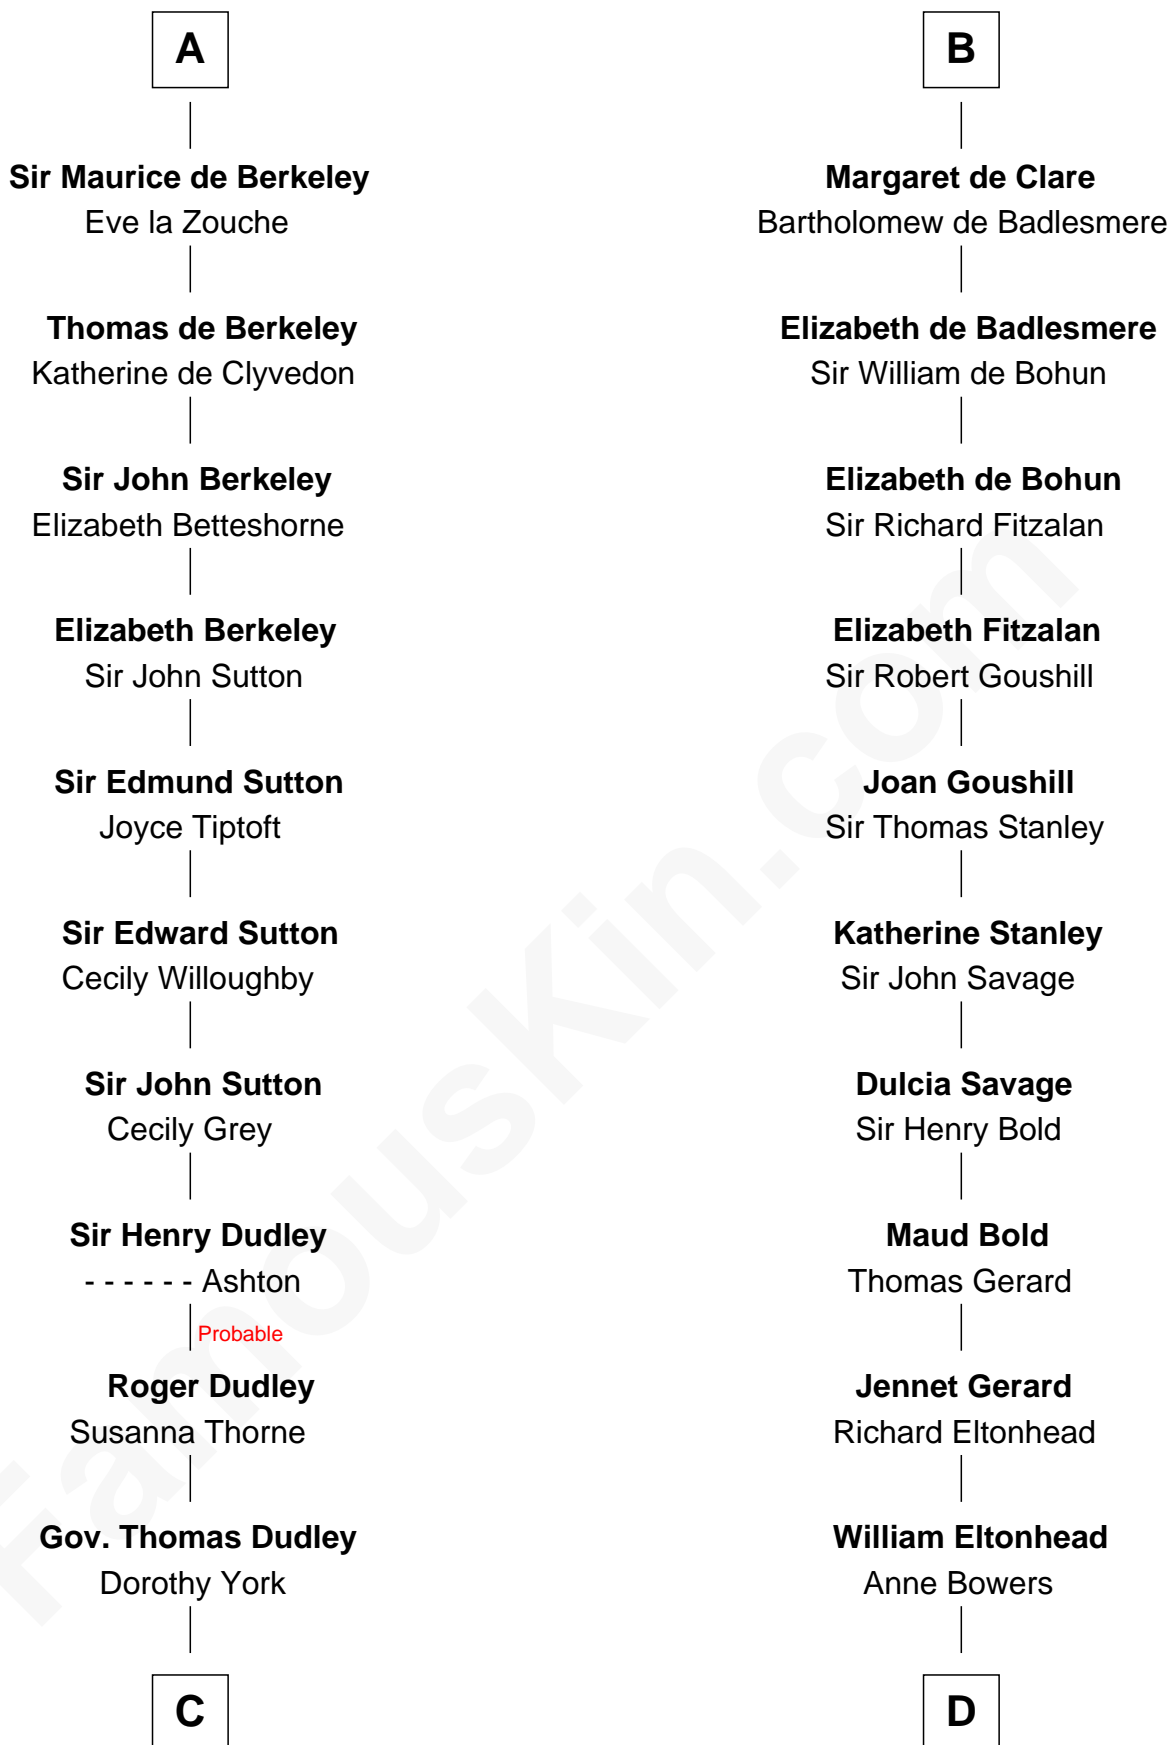

FamousKin.com Relationship Chart of

John Langdon

Signer of the U.S. Constitution

21st cousin of

Richard Henry Lee

Signer of the Declaration of Independence

C

Rev. Samuel Dudley