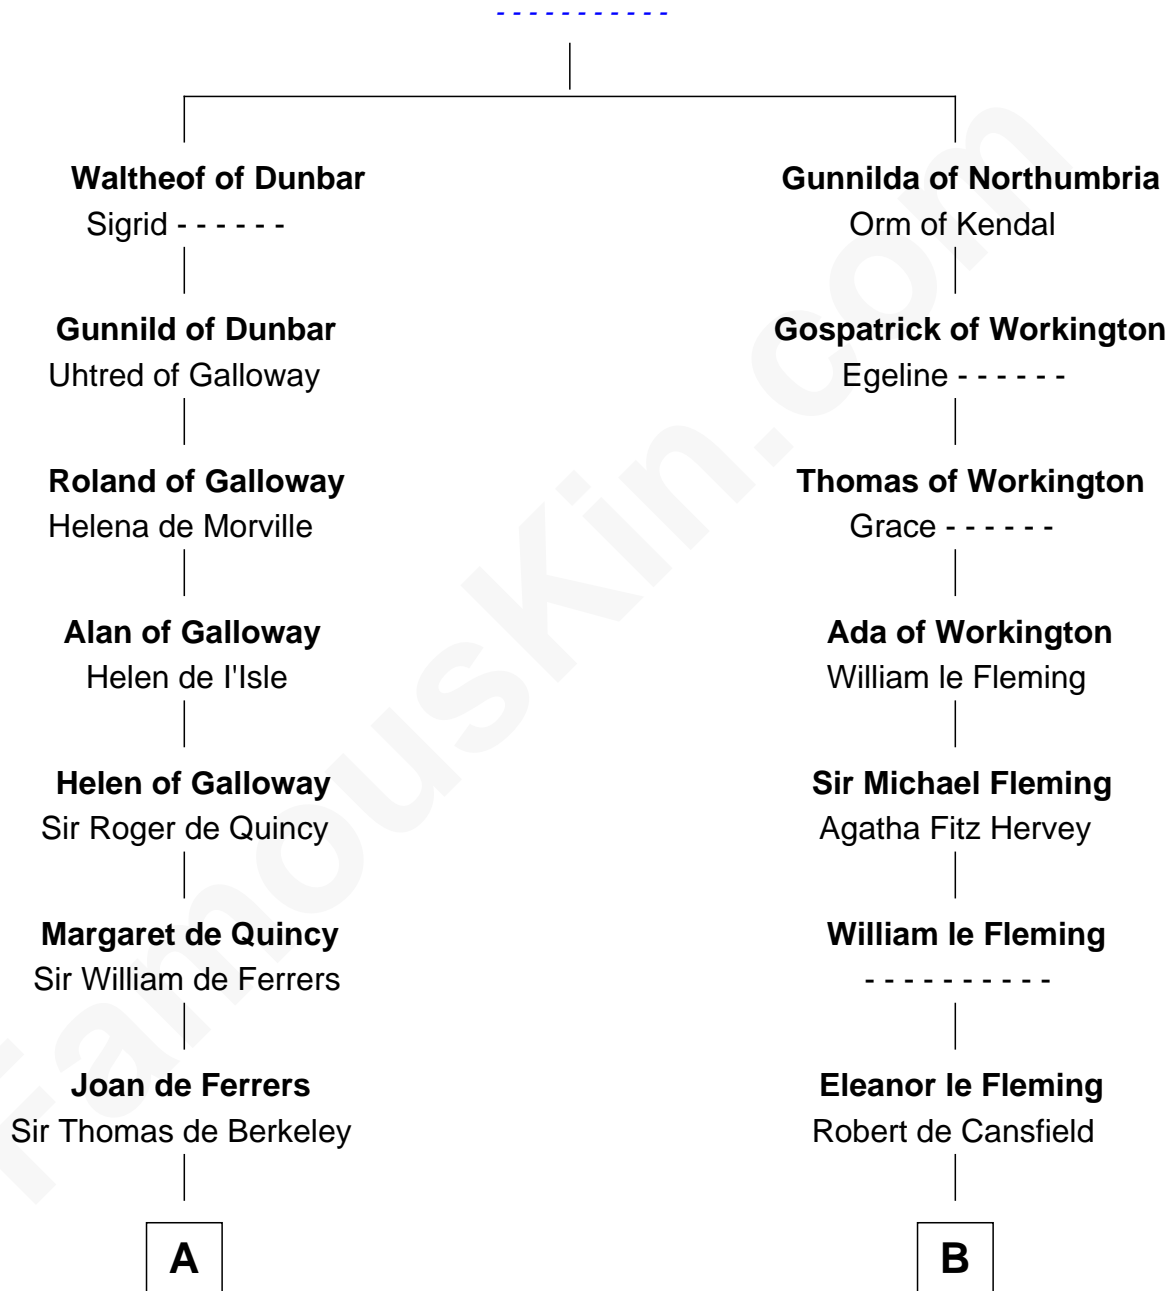

FamousKin.com Relationship Chart of

John Langdon

Signer of the U.S. Constitution

21st cousin of

Richard Henry Lee

Signer of the Declaration of Independence

Gospatric I of Northumbria

C