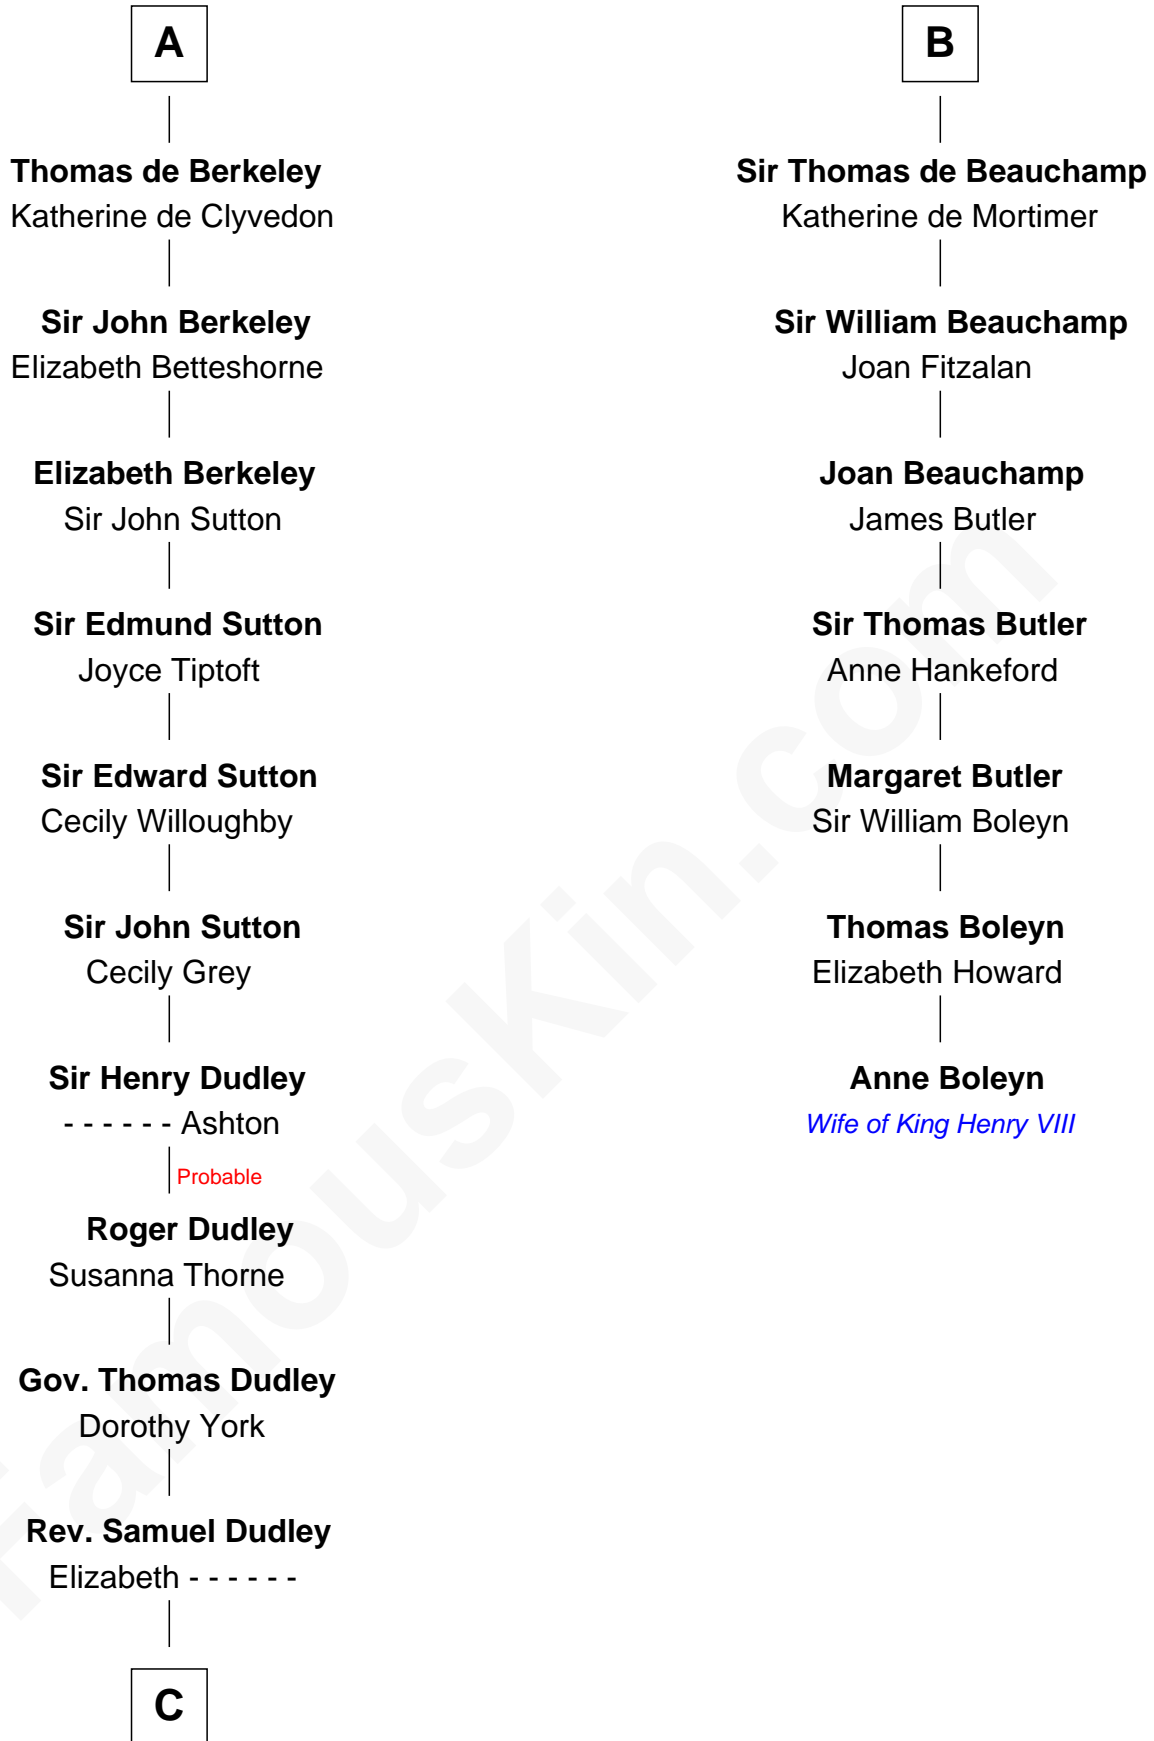

## Relationship Chart of

### John Langdon

*Signer of the U.S. Constitution*

13th cousin 7 times removed of

### Anne Boleyn

*2nd Wife of King Henry VIII*

**Muitchertach O'Toole**

Cacht Inion Loigsig O'Morda

**C**

—  
**Elizabeth Dudley**

Kinsley Hall

—  
**Josiah Hall**

Mary Woodbury

—  
**Mary Hall**

John Langdon

—  
**John Langdon**

*Signer of the U.S. Constitution*

FamousKin.com