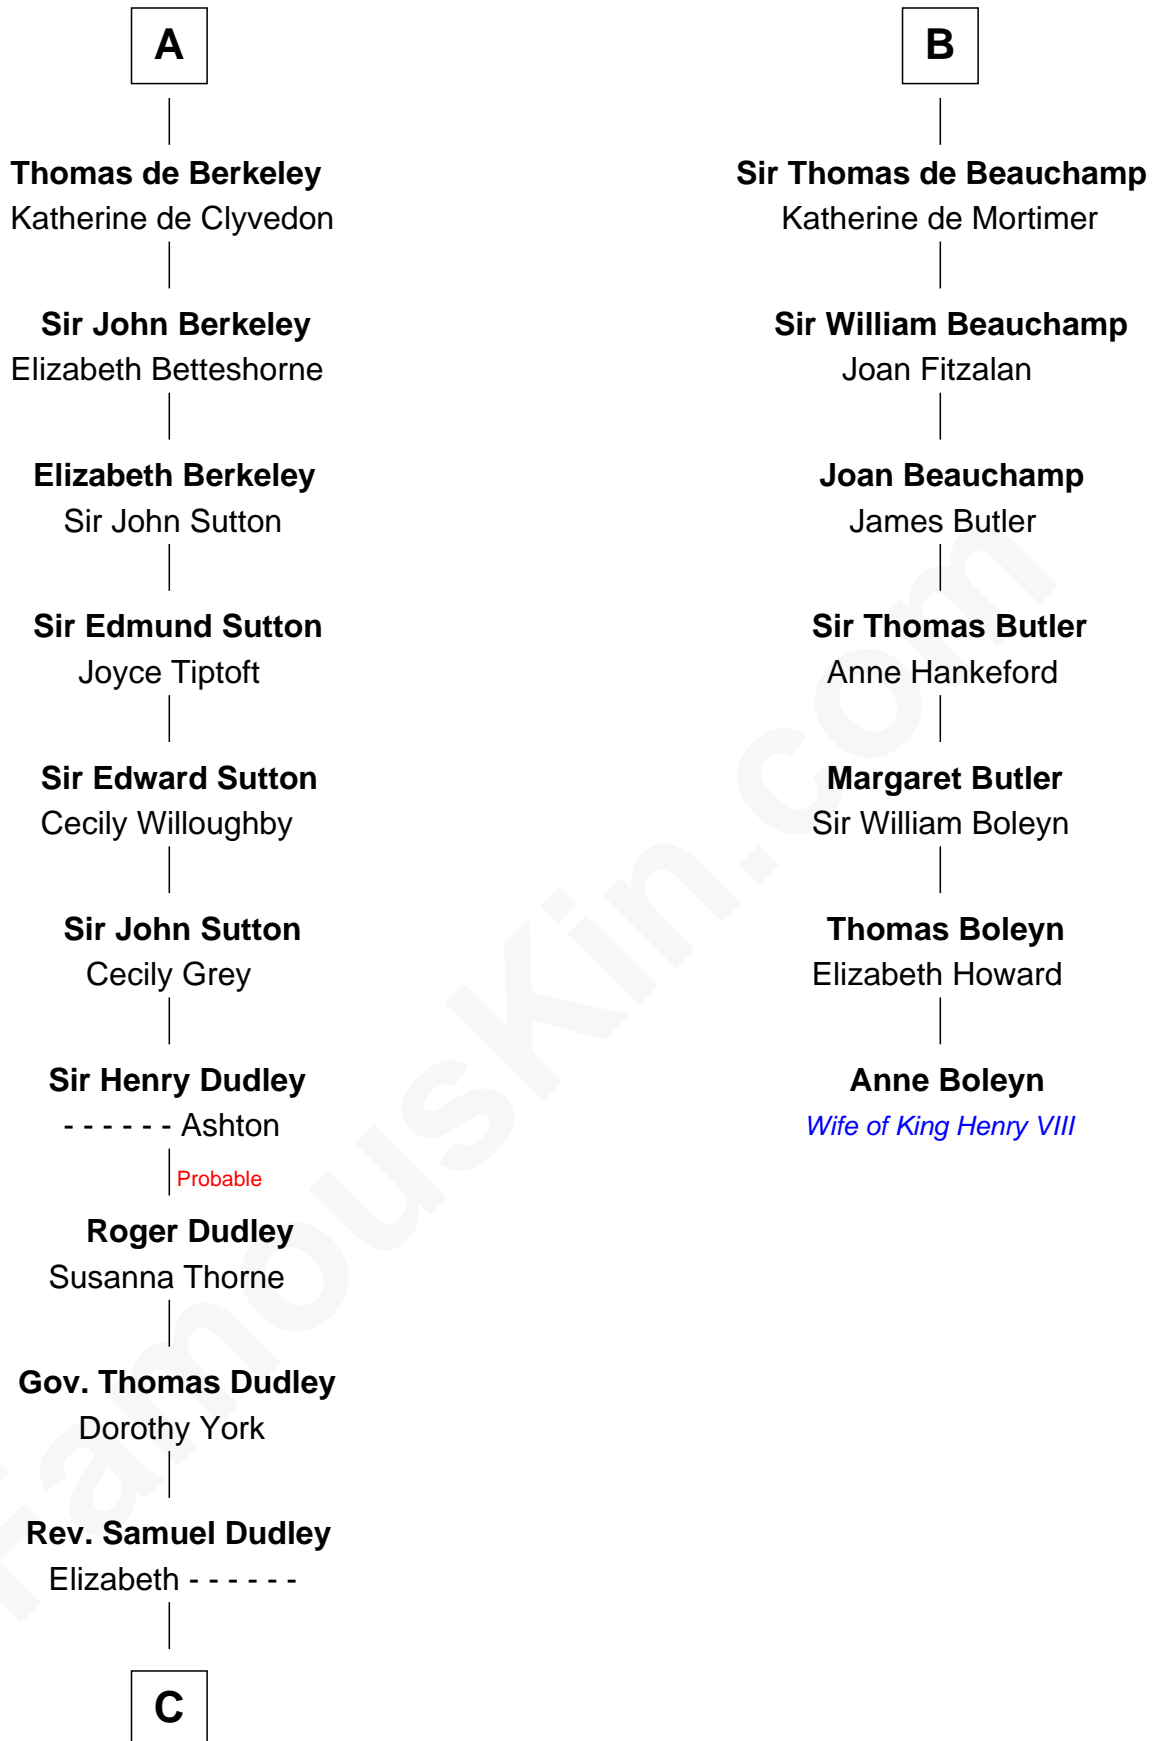

## Relationship Chart of

### John Langdon

*Signer of the U.S. Constitution*

13th cousin 7 times removed of

### Anne Boleyn

*2nd Wife of King Henry VIII*

**Enna MacMurrough**

-----

**C**

—  
**Elizabeth Dudley**

Kinsley Hall

—  
**Josiah Hall**

Mary Woodbury

—  
**Mary Hall**

John Langdon

—  
**John Langdon**

*Signer of the U.S. Constitution*

FamousKin.com