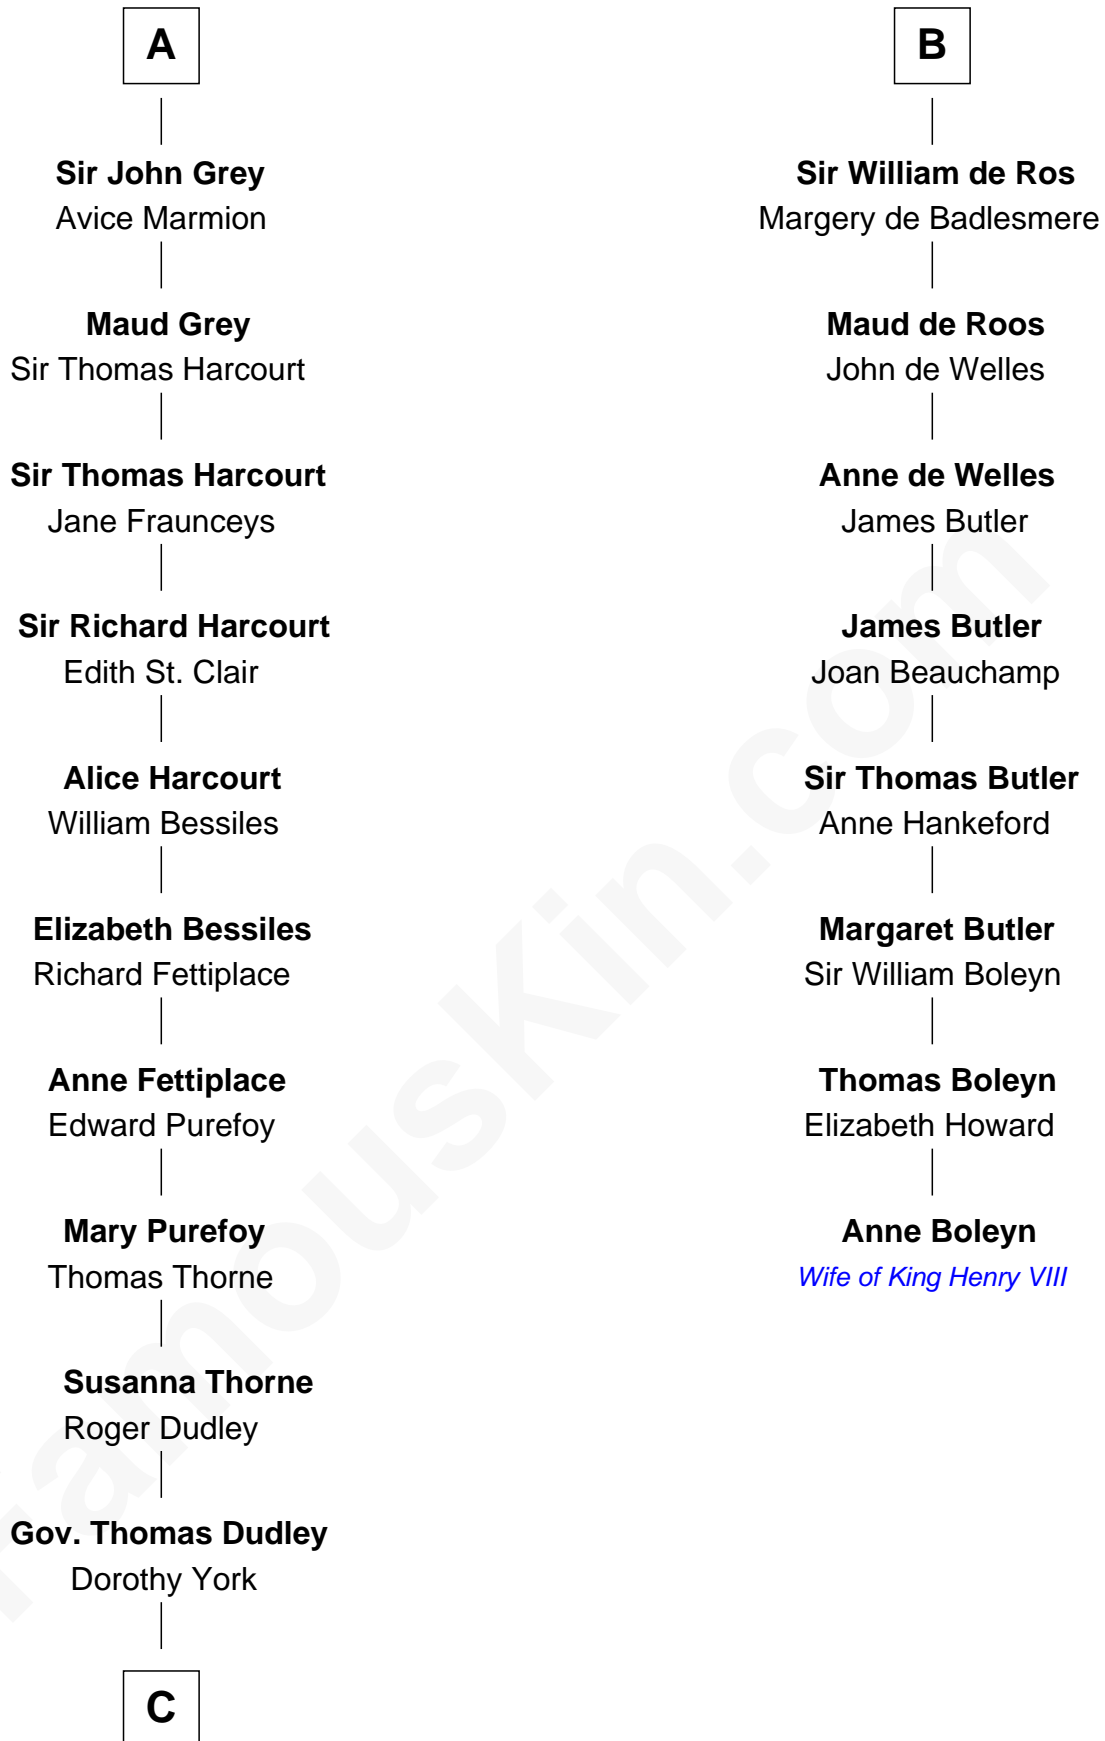

FamousKin.com

Relationship Chart of

John Langdon

Signer of the U.S. Constitution

14th cousin 7 times removed of

Anne Boleyn

2nd Wife of King Henry VIII

Gilbert Crispin