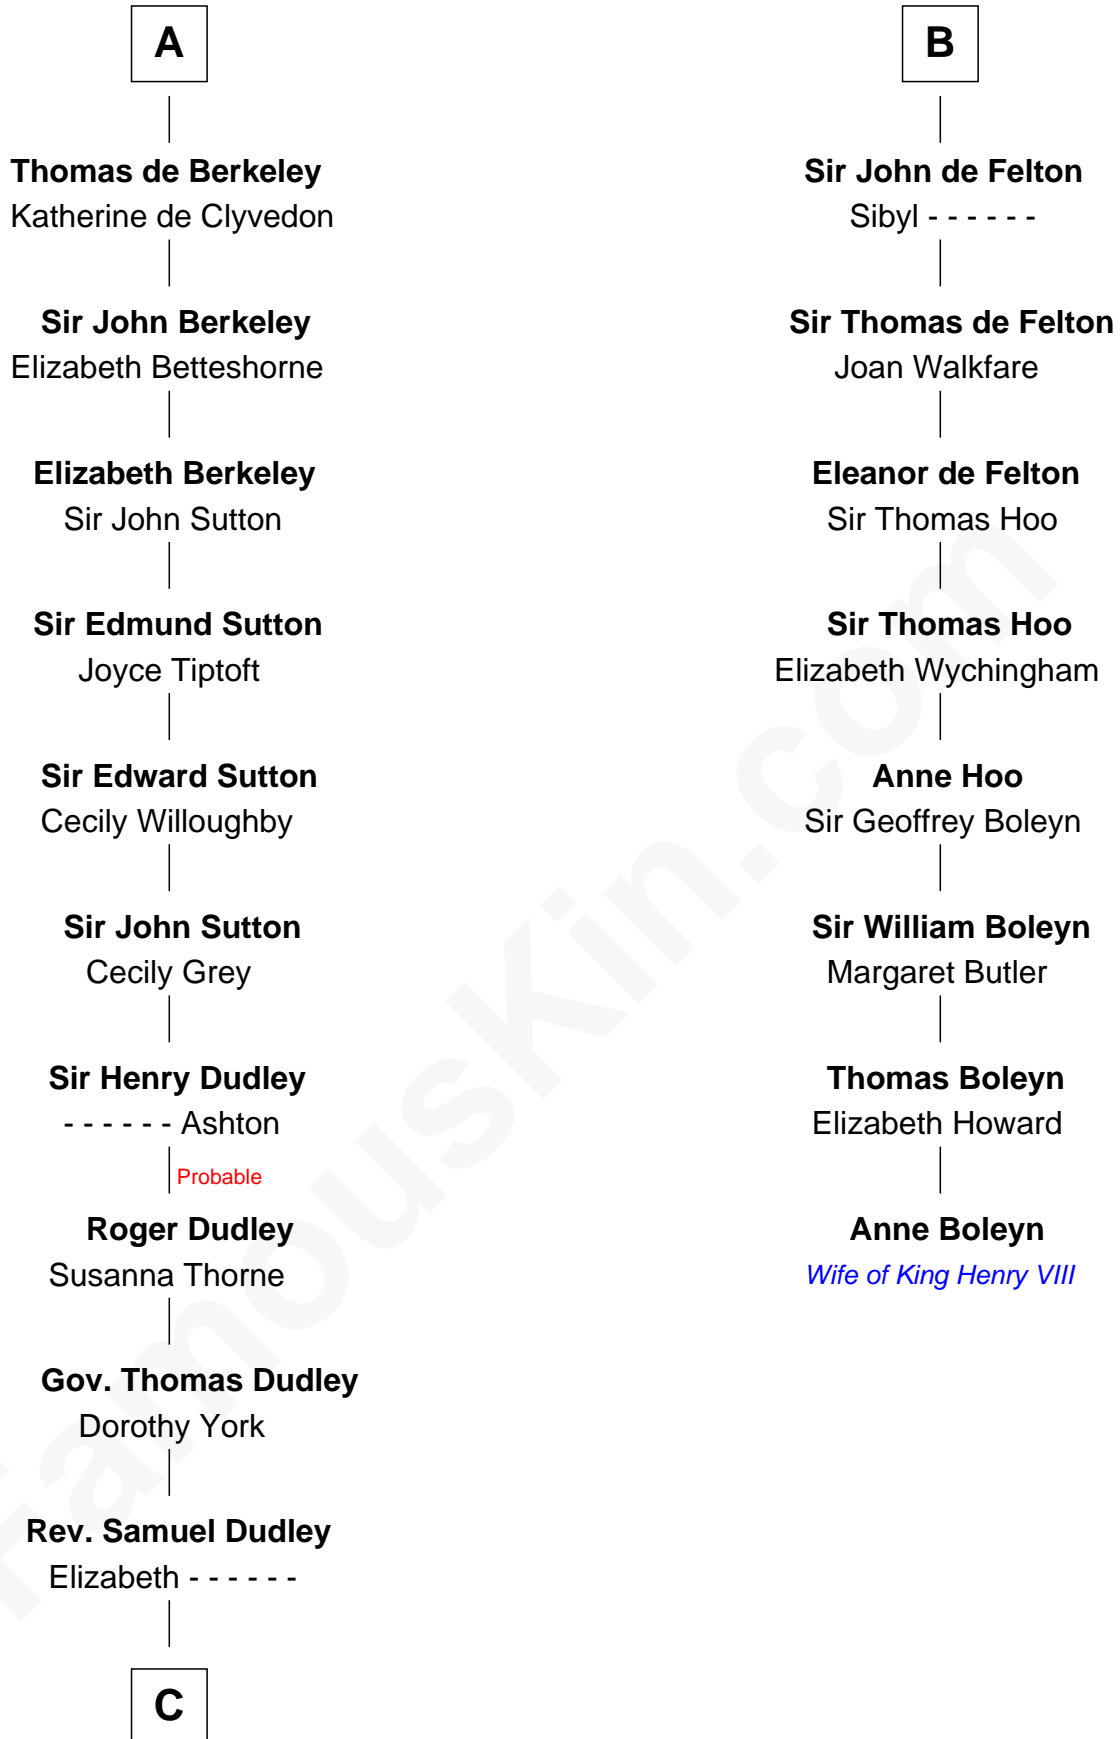

FamousKin.com

Relationship Chart of

John Langdon

Signer of the U.S. Constitution

14th cousin 6 times removed of

Anne Boleyn

2nd Wife of King Henry VIII

C

—
Elizabeth Dudley

Kinsley Hall

—
Josiah Hall

Mary Woodbury

—
Mary Hall

John Langdon

—
John Langdon

Signer of the U.S. Constitution