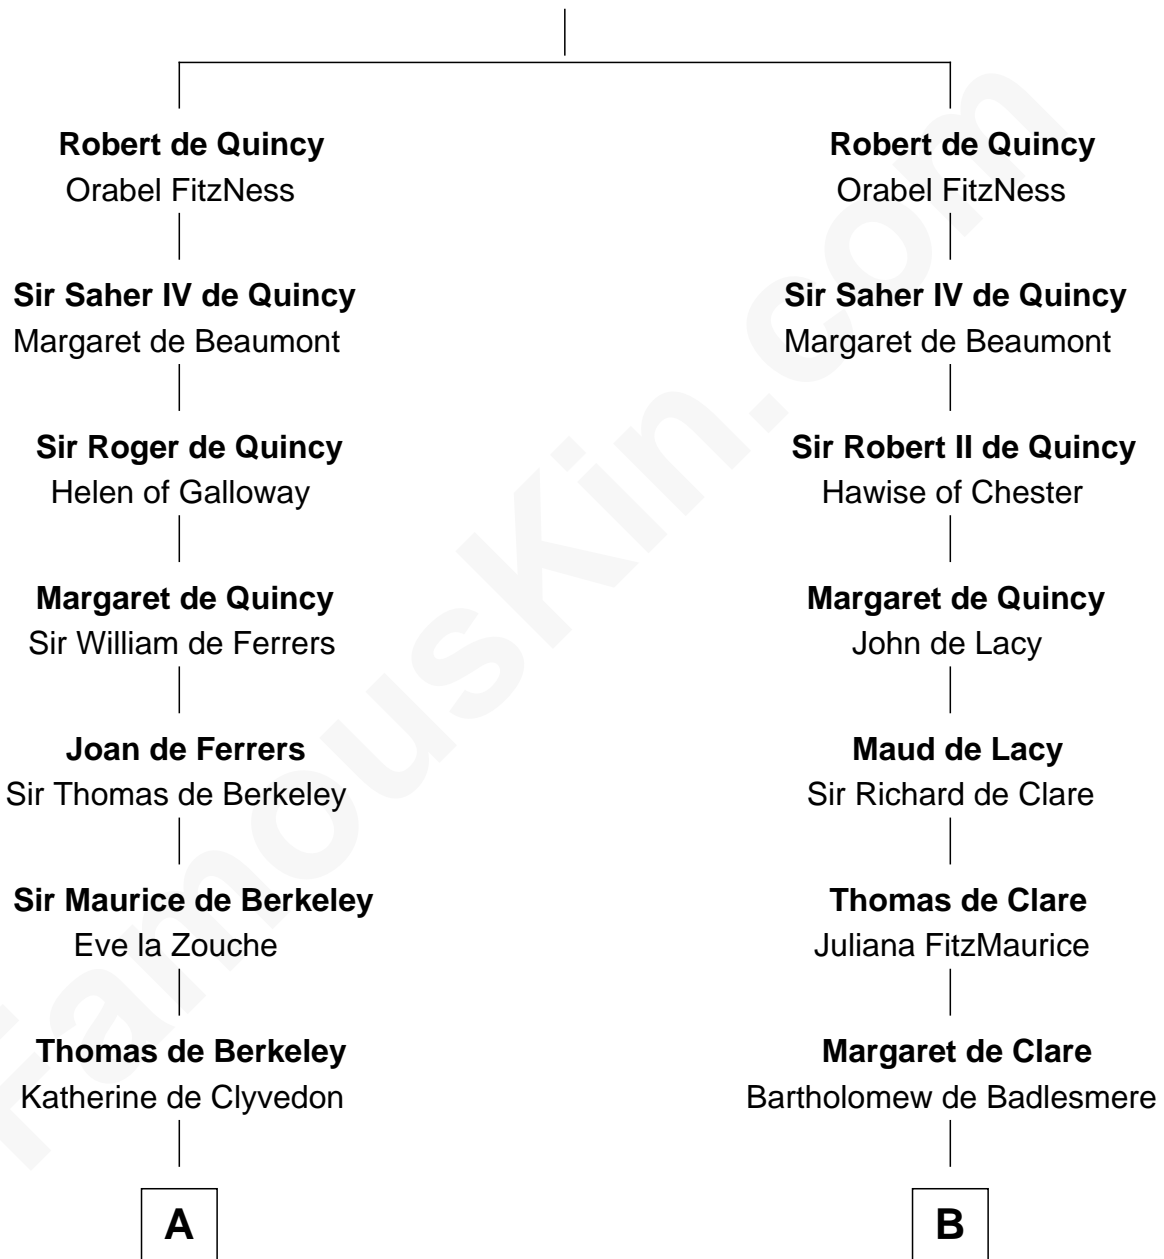

FamousKin.com

Relationship Chart of

John Langdon

Signer of the U.S. Constitution

14th cousin 5 times removed of

Anne Boleyn

2nd Wife of King Henry VIII

Saher I de Quincy

Maud de St. Liz

C

—
Josiah Hall

Mary Woodbury

—
Mary Hall

John Langdon

—
John Langdon

Signer of the U.S. Constitution