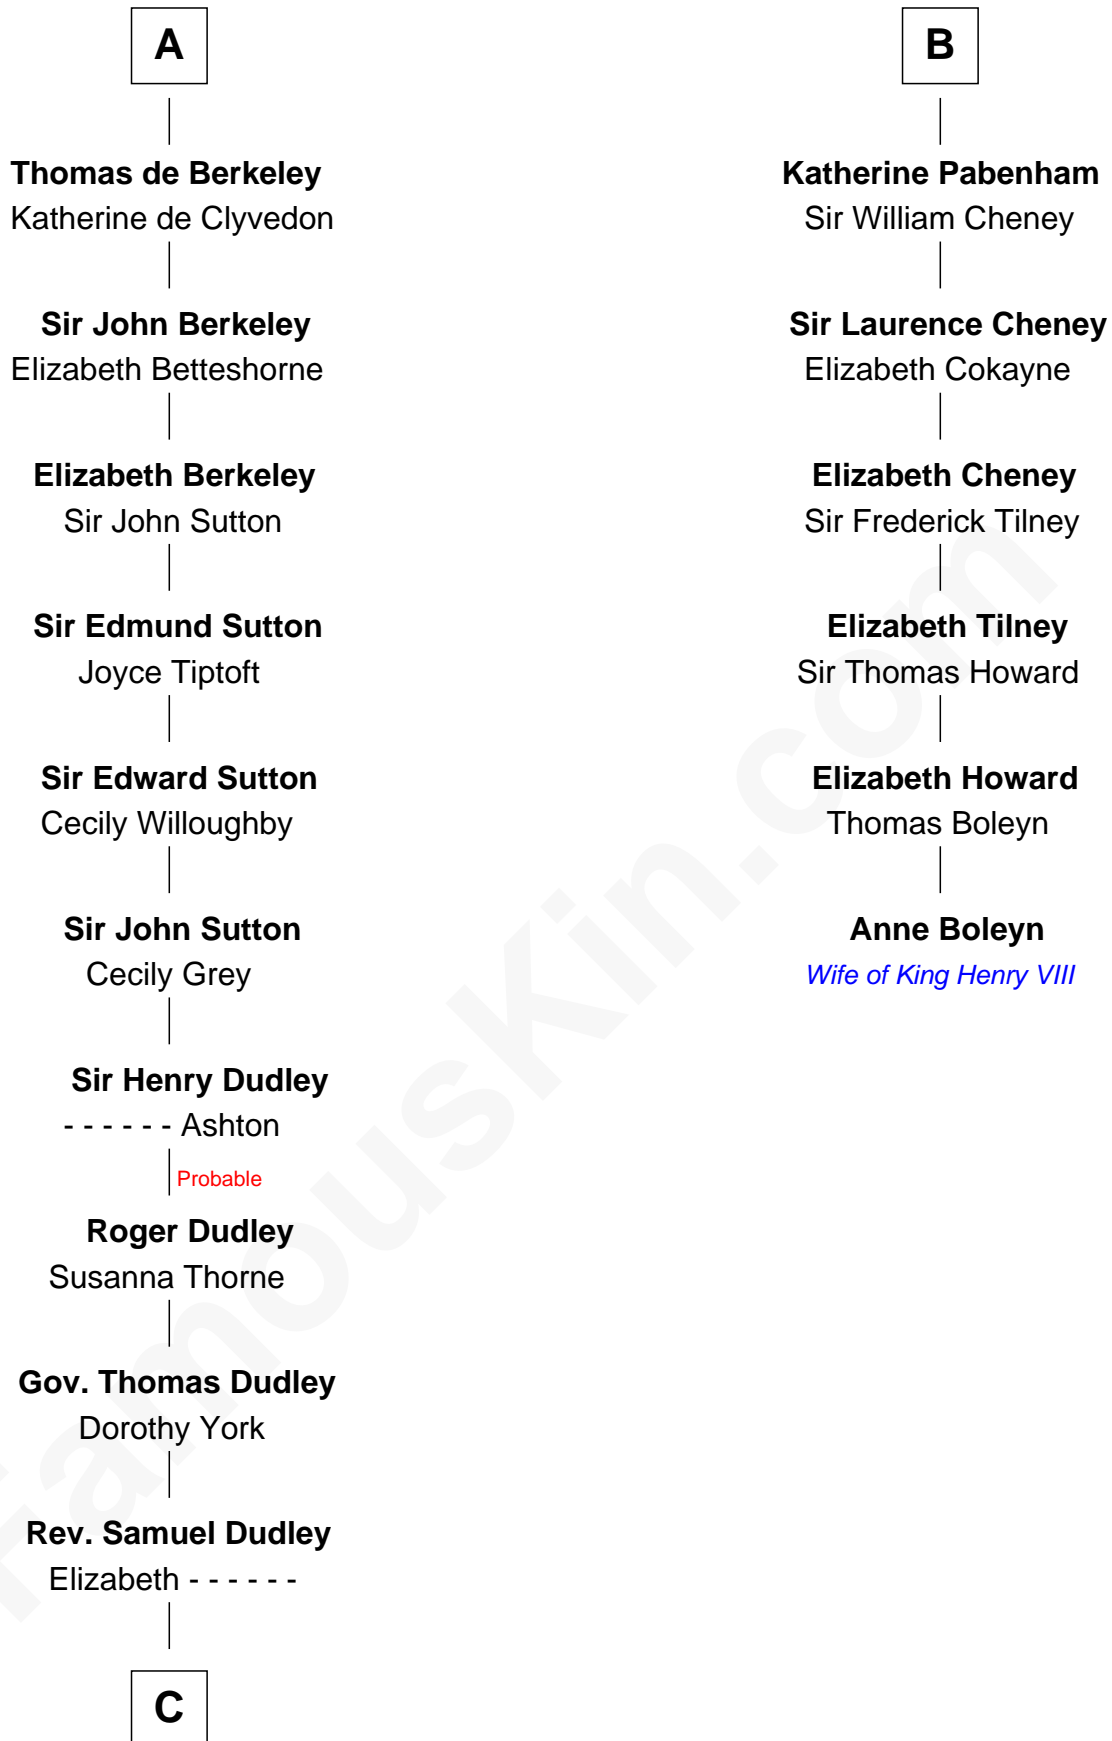

FamousKin.com

Relationship Chart of

John Langdon

Signer of the U.S. Constitution

12th cousin 8 times removed of

Anne Boleyn

2nd Wife of King Henry VIII

William I de Lancaster
Gundred de Warenne