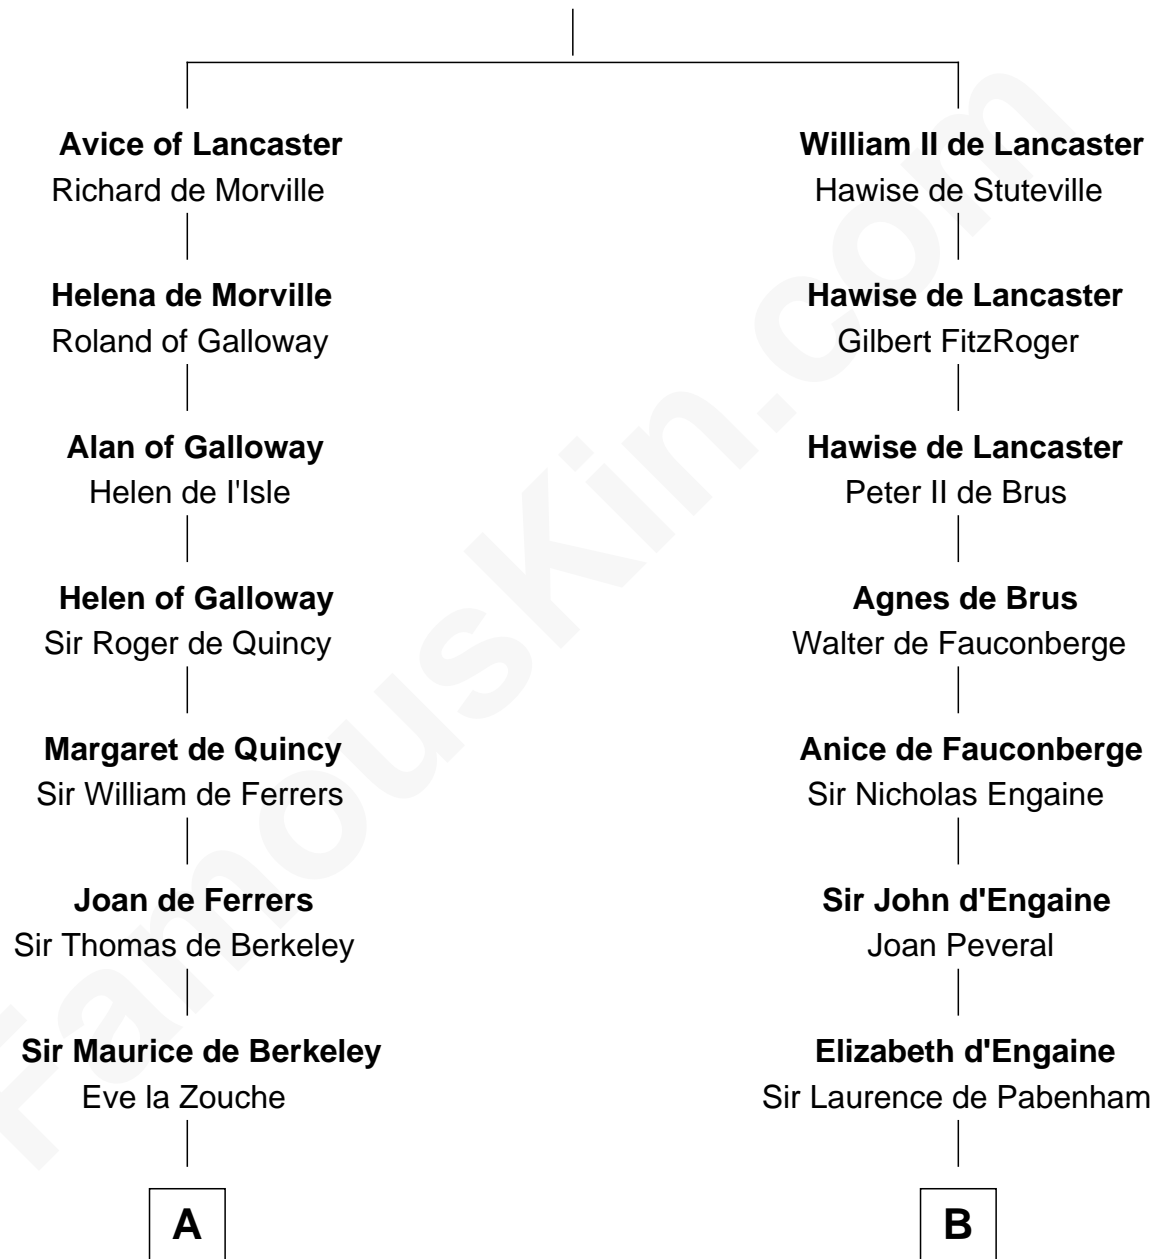

FamousKin.com

Relationship Chart of

John Langdon

Signer of the U.S. Constitution

12th cousin 8 times removed of

Anne Boleyn

2nd Wife of King Henry VIII

William I de Lancaster
Gundred de Warenne

Signer of the U.S. Constitution

FamousKin.com