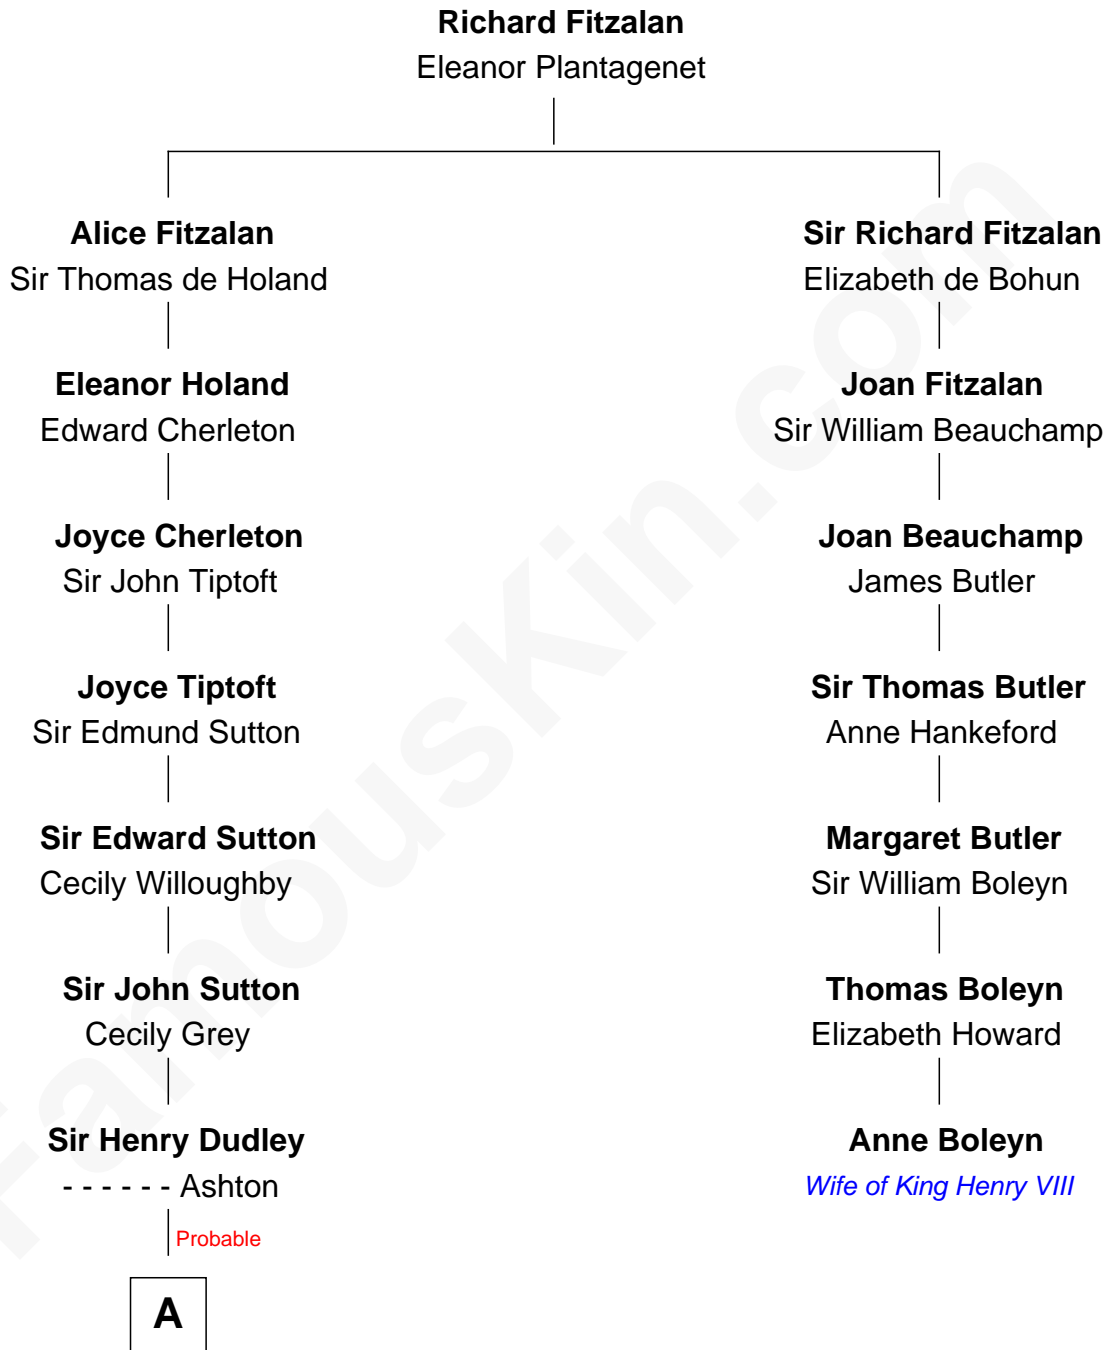

FamousKin.com Relationship Chart of

John Langdon

Signer of the U.S. Constitution

6th cousin 7 times removed of

Anne Boleyn

2nd Wife of King Henry VIII

A

—
Roger Dudley
Susanna Thorne

—
Gov. Thomas Dudley
Dorothy York

—
Rev. Samuel Dudley
Elizabeth - - - - -

—
Elizabeth Dudley
Kinsley Hall

—
Josiah Hall
Mary Woodbury

—
Mary Hall
John Langdon

—
John Langdon
Signer of the U.S. Constitution