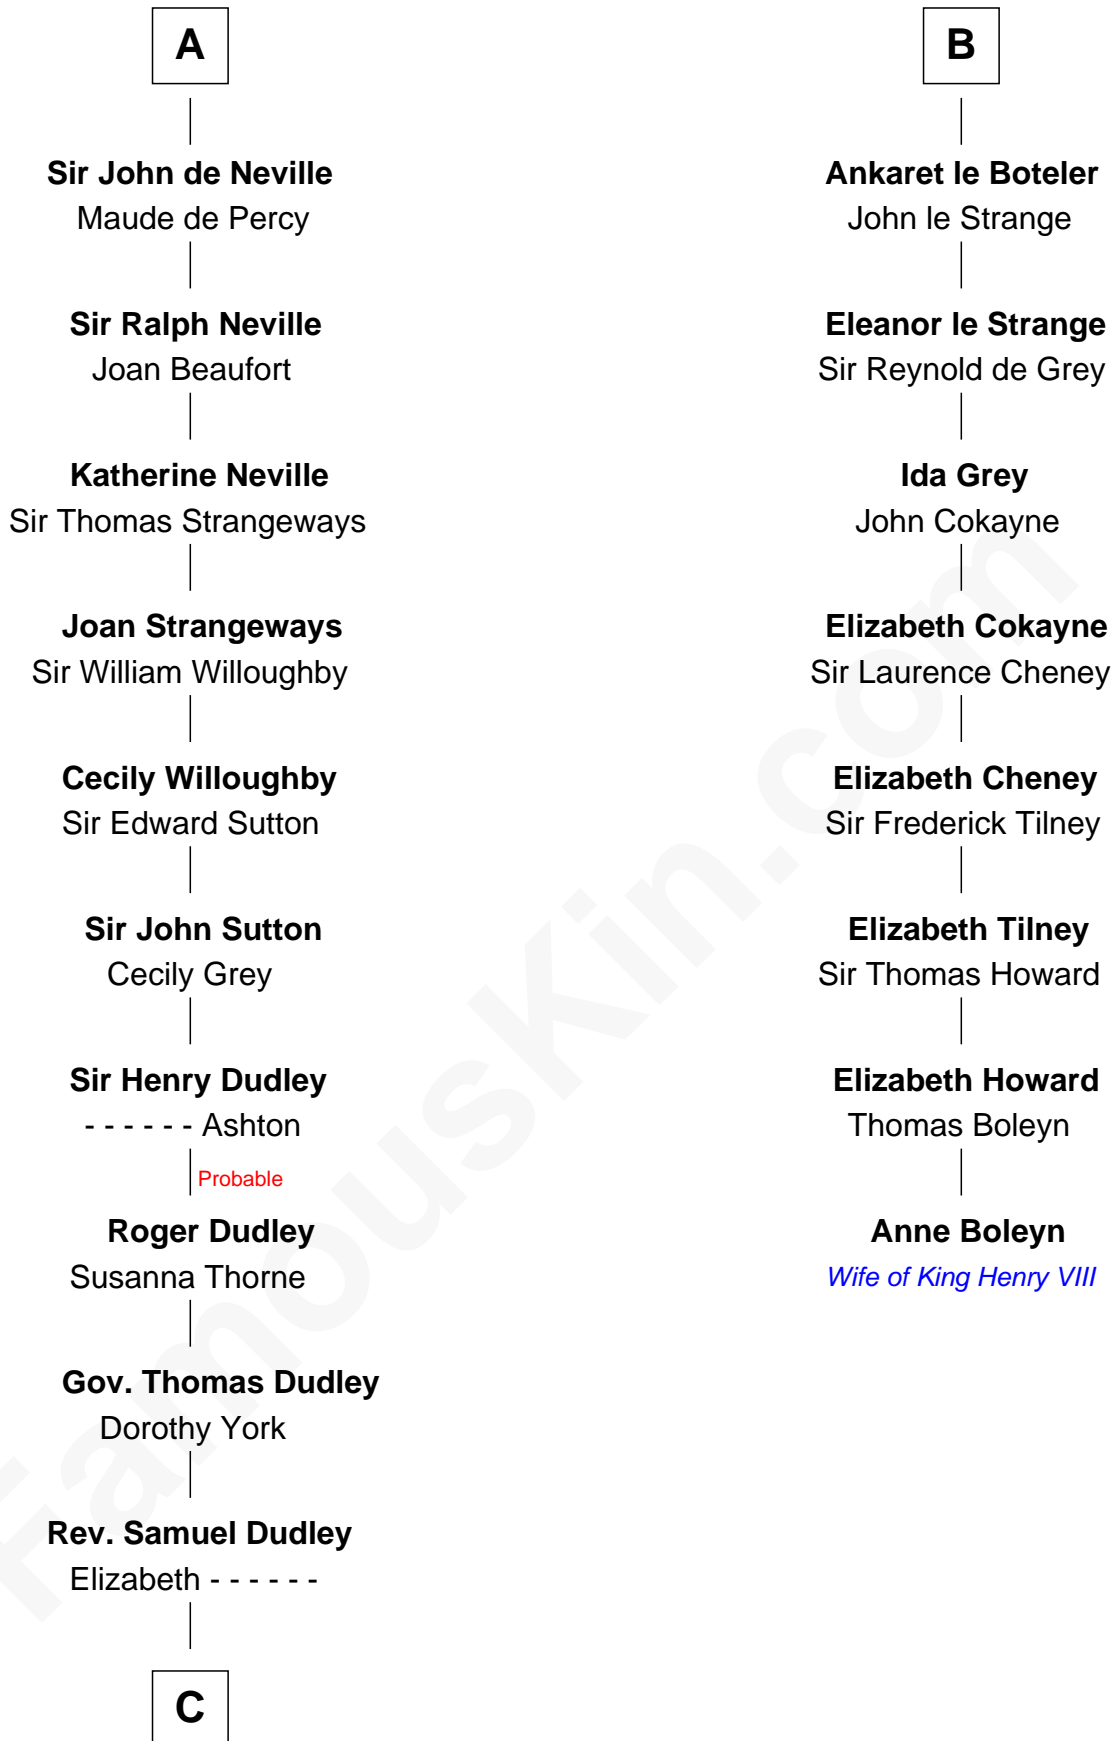

## Relationship Chart of

### John Langdon

*Signer of the U.S. Constitution*

14th cousin 6 times removed of

### Anne Boleyn

*2nd Wife of King Henry VIII*

**Walter of Salisbury**  
Sibilla de Chaworth

**C**

—  
**Elizabeth Dudley**

Kinsley Hall

—  
**Josiah Hall**

Mary Woodbury