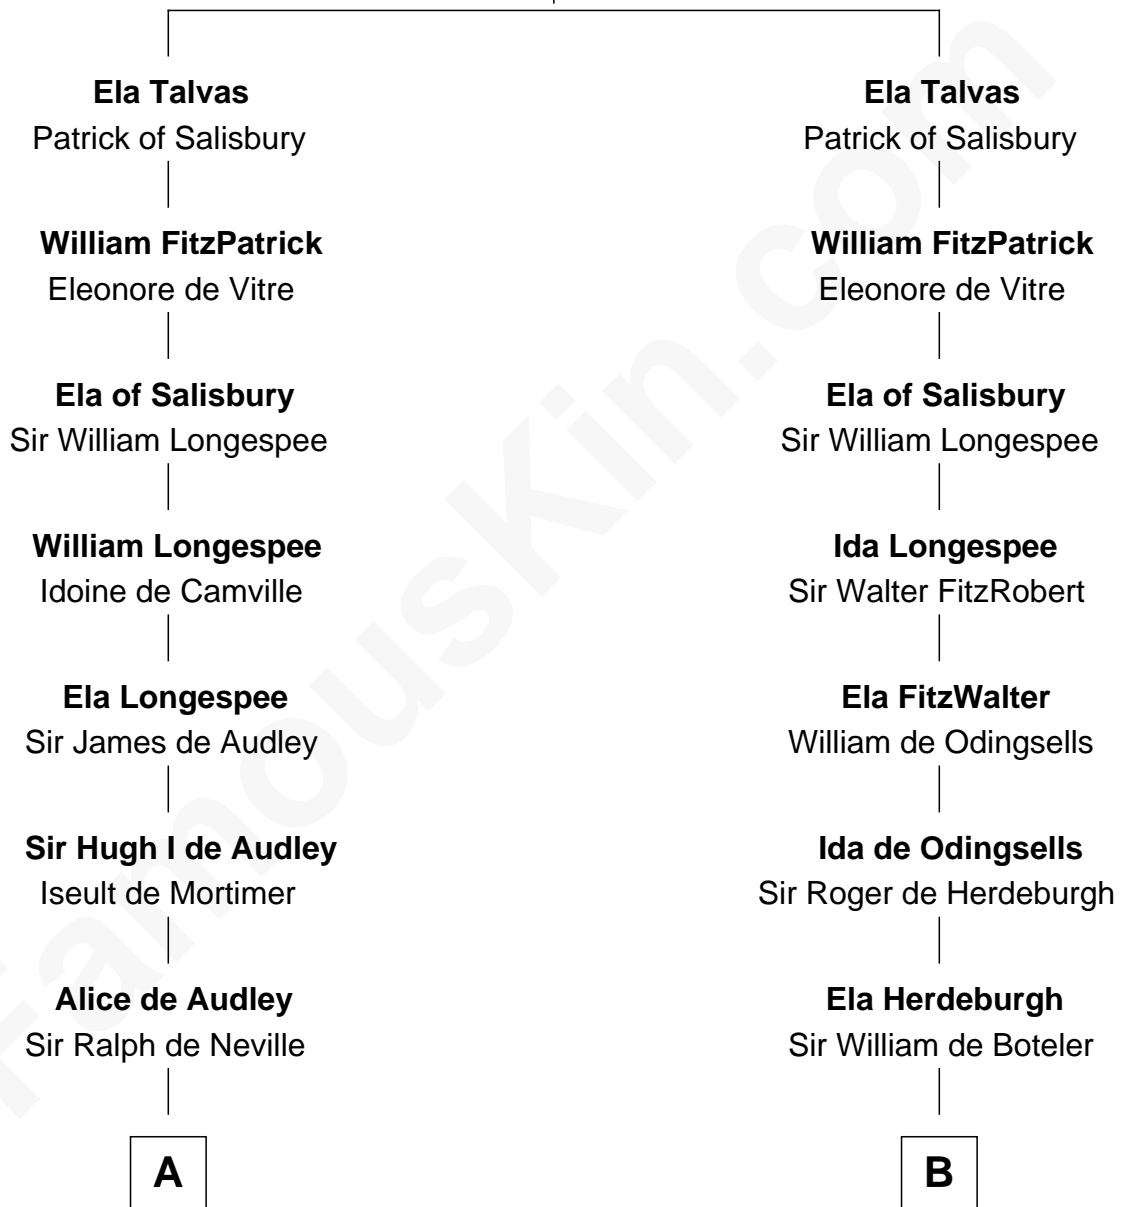

# FamousKin.com Relationship Chart of

**John Langdon**

*Signer of the U.S. Constitution*

14th cousin 6 times removed of

**Anne Boleyn**

*2nd Wife of King Henry VIII*

**William Talvas**  
Alice of Burgundy

**C**

—  
**Elizabeth Dudley**

Kinsley Hall

—  
**Josiah Hall**

Mary Woodbury

—  
**Mary Hall**

John Langdon

—  
**John Langdon**

*Signer of the U.S. Constitution*

FamousKin.com