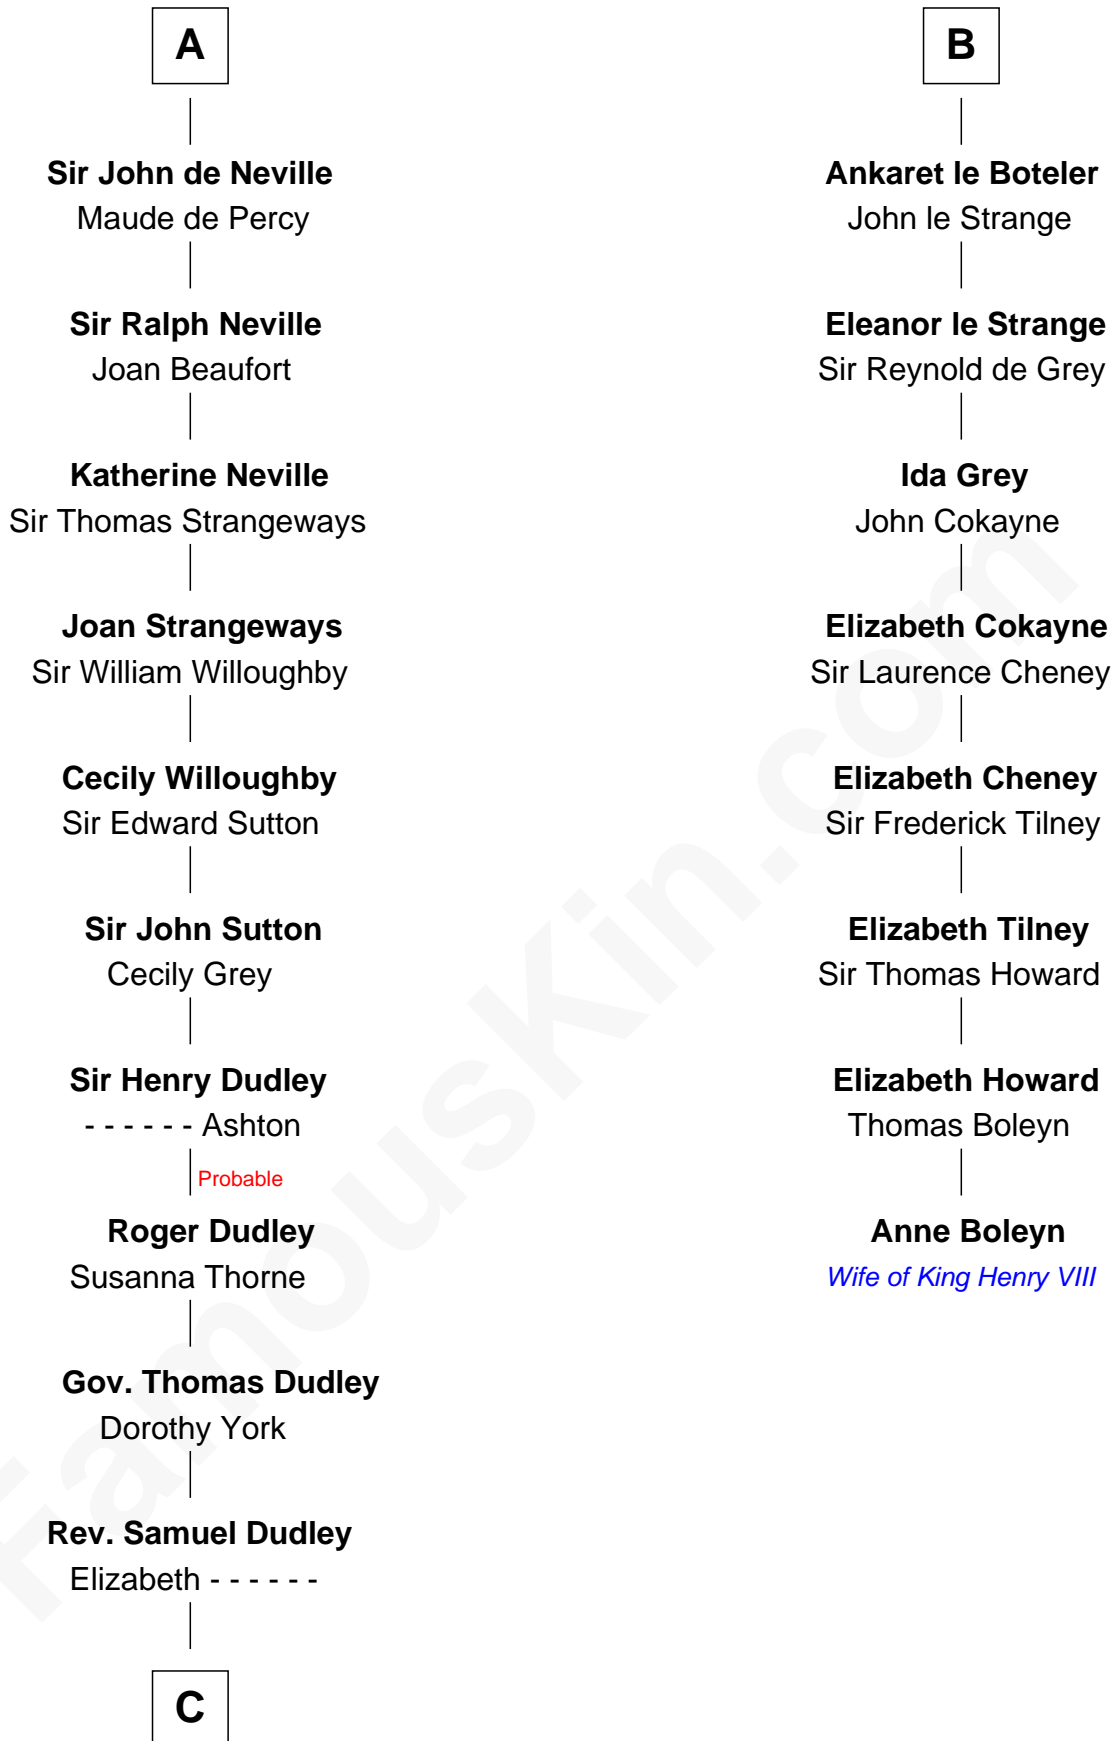

# FamousKin.com Relationship Chart of

**John Langdon**

*Signer of the U.S. Constitution*

14th cousin 6 times removed of

**Anne Boleyn**

*2nd Wife of King Henry VIII*

**William Talvas**  
Alice of Burgundy

**C**

—  
**Elizabeth Dudley**

Kinsley Hall

—  
**Josiah Hall**

Mary Woodbury

—  
**Mary Hall**

John Langdon

—  
**John Langdon**

*Signer of the U.S. Constitution*