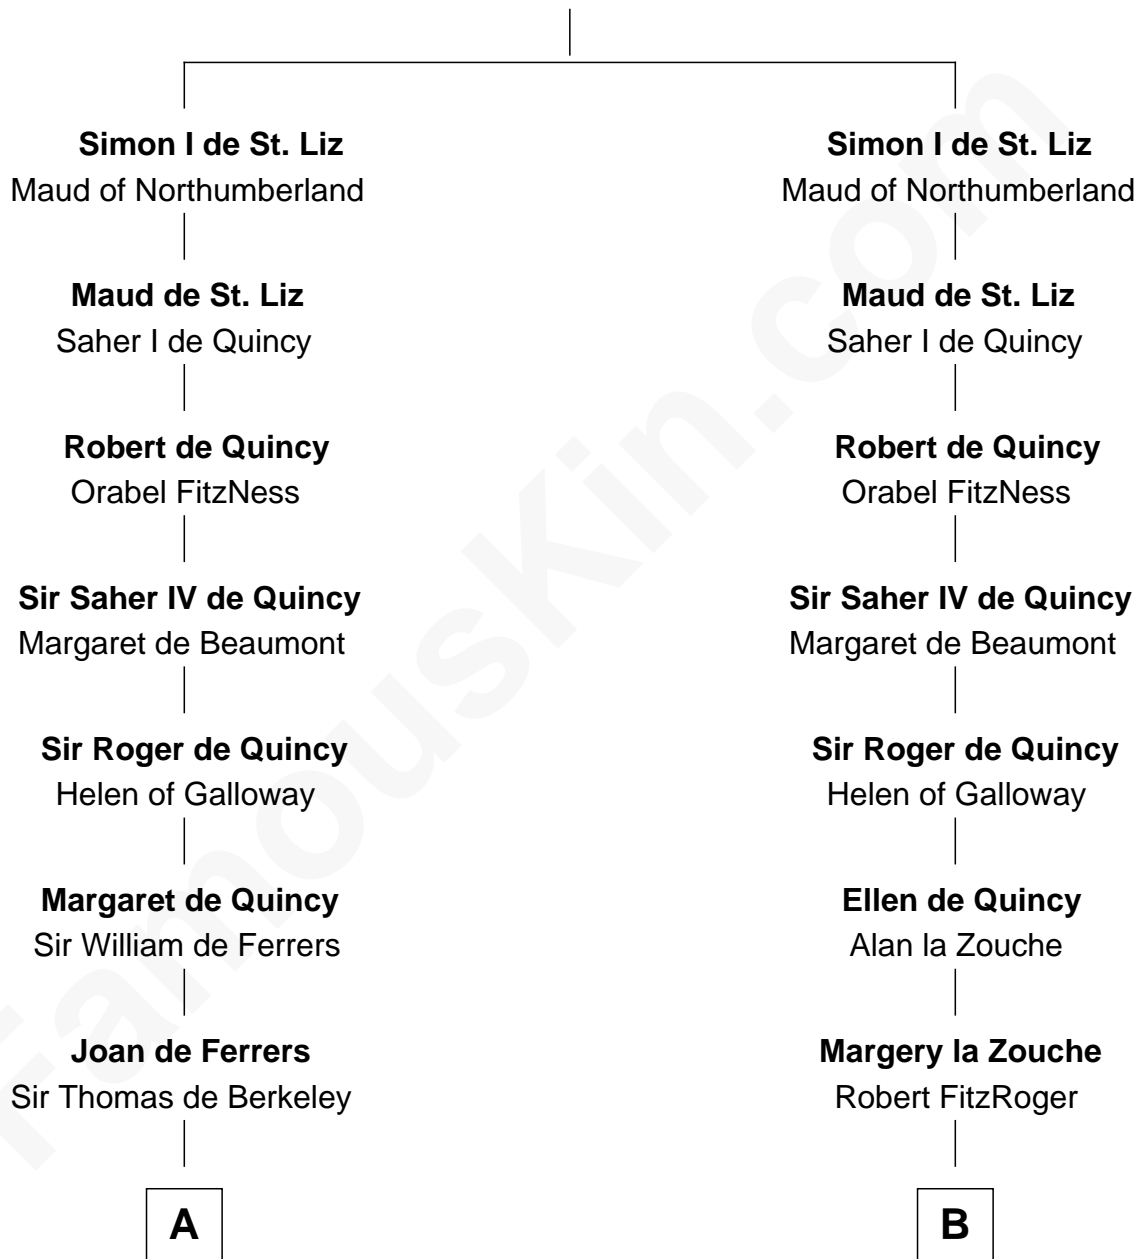

FamousKin.com Relationship Chart of

John Langdon

Signer of the U.S. Constitution

14th cousin 7 times removed of

King Henry VIII

King of England

Norman Ranulf

C