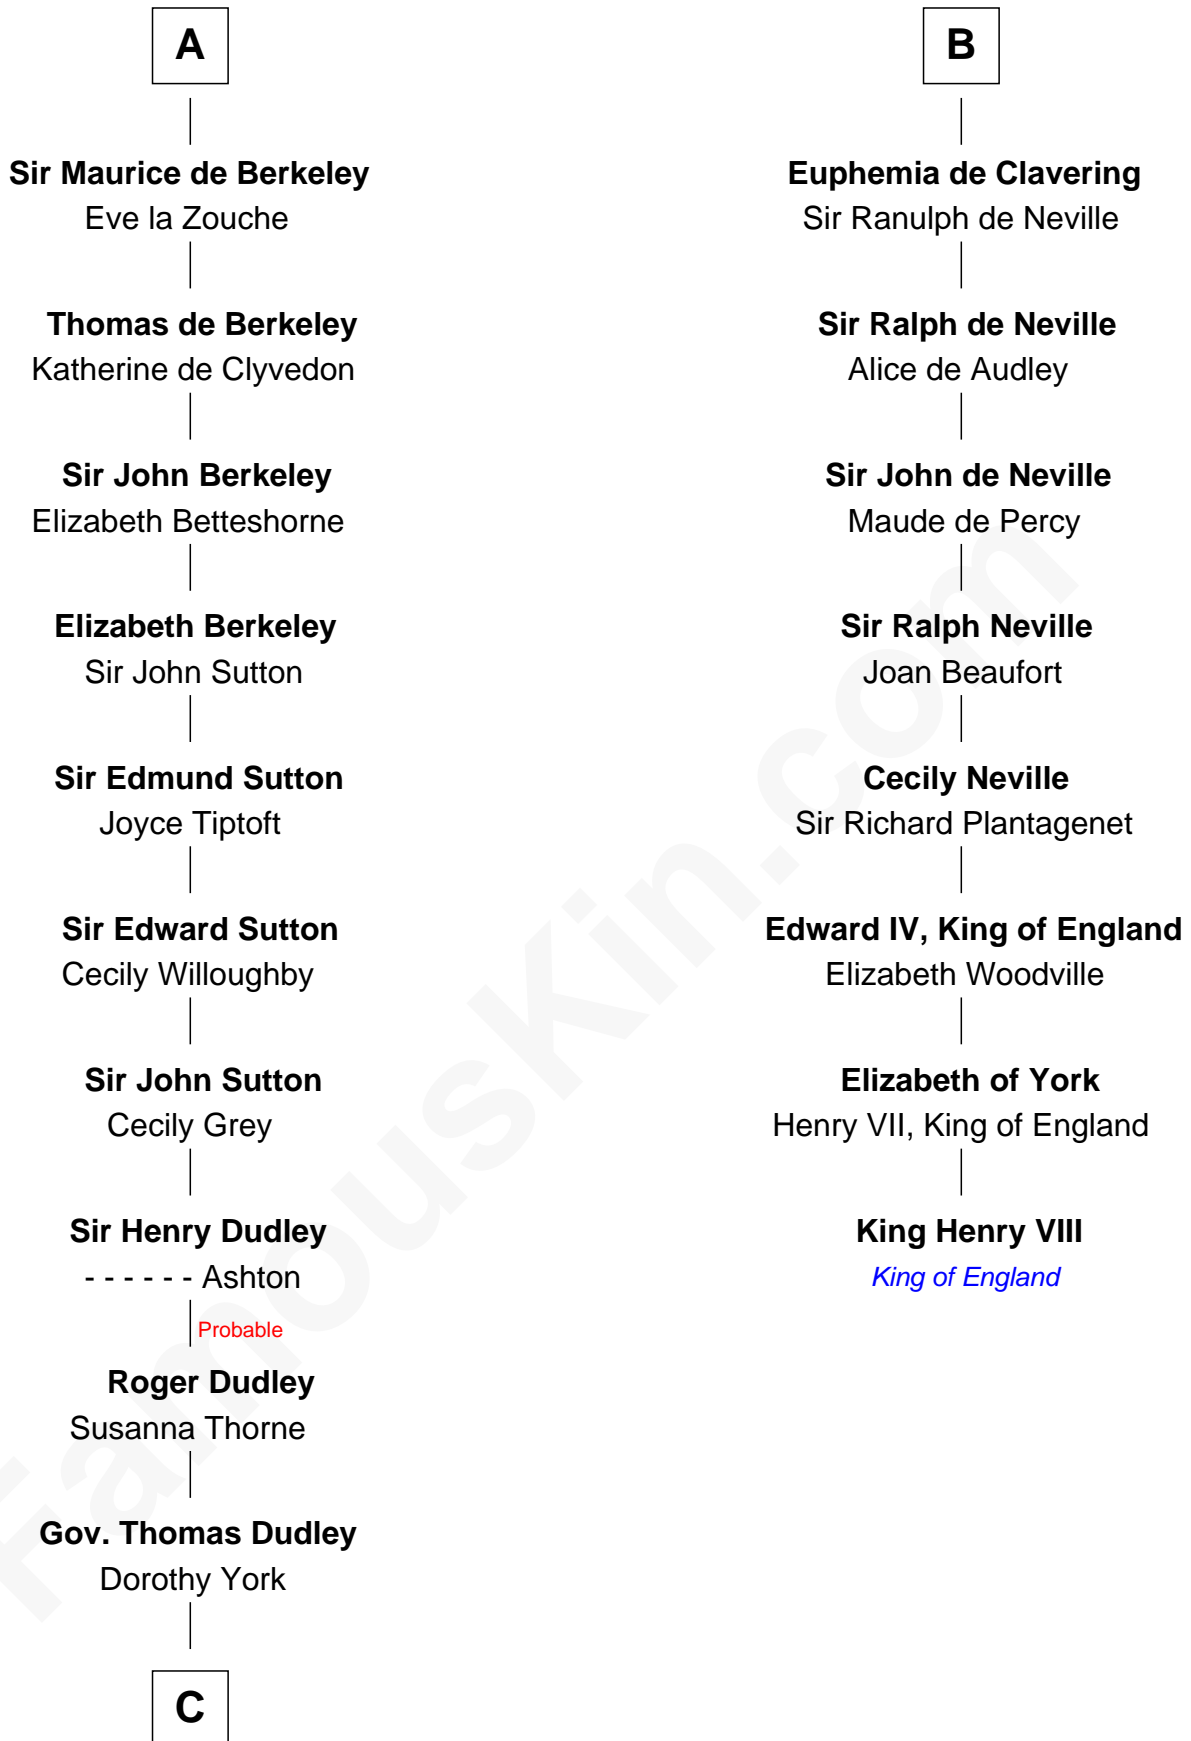

FamousKin.com Relationship Chart of

John Langdon

Signer of the U.S. Constitution

14th cousin 7 times removed of

King Henry VIII

King of England

Norman Ranulf

C