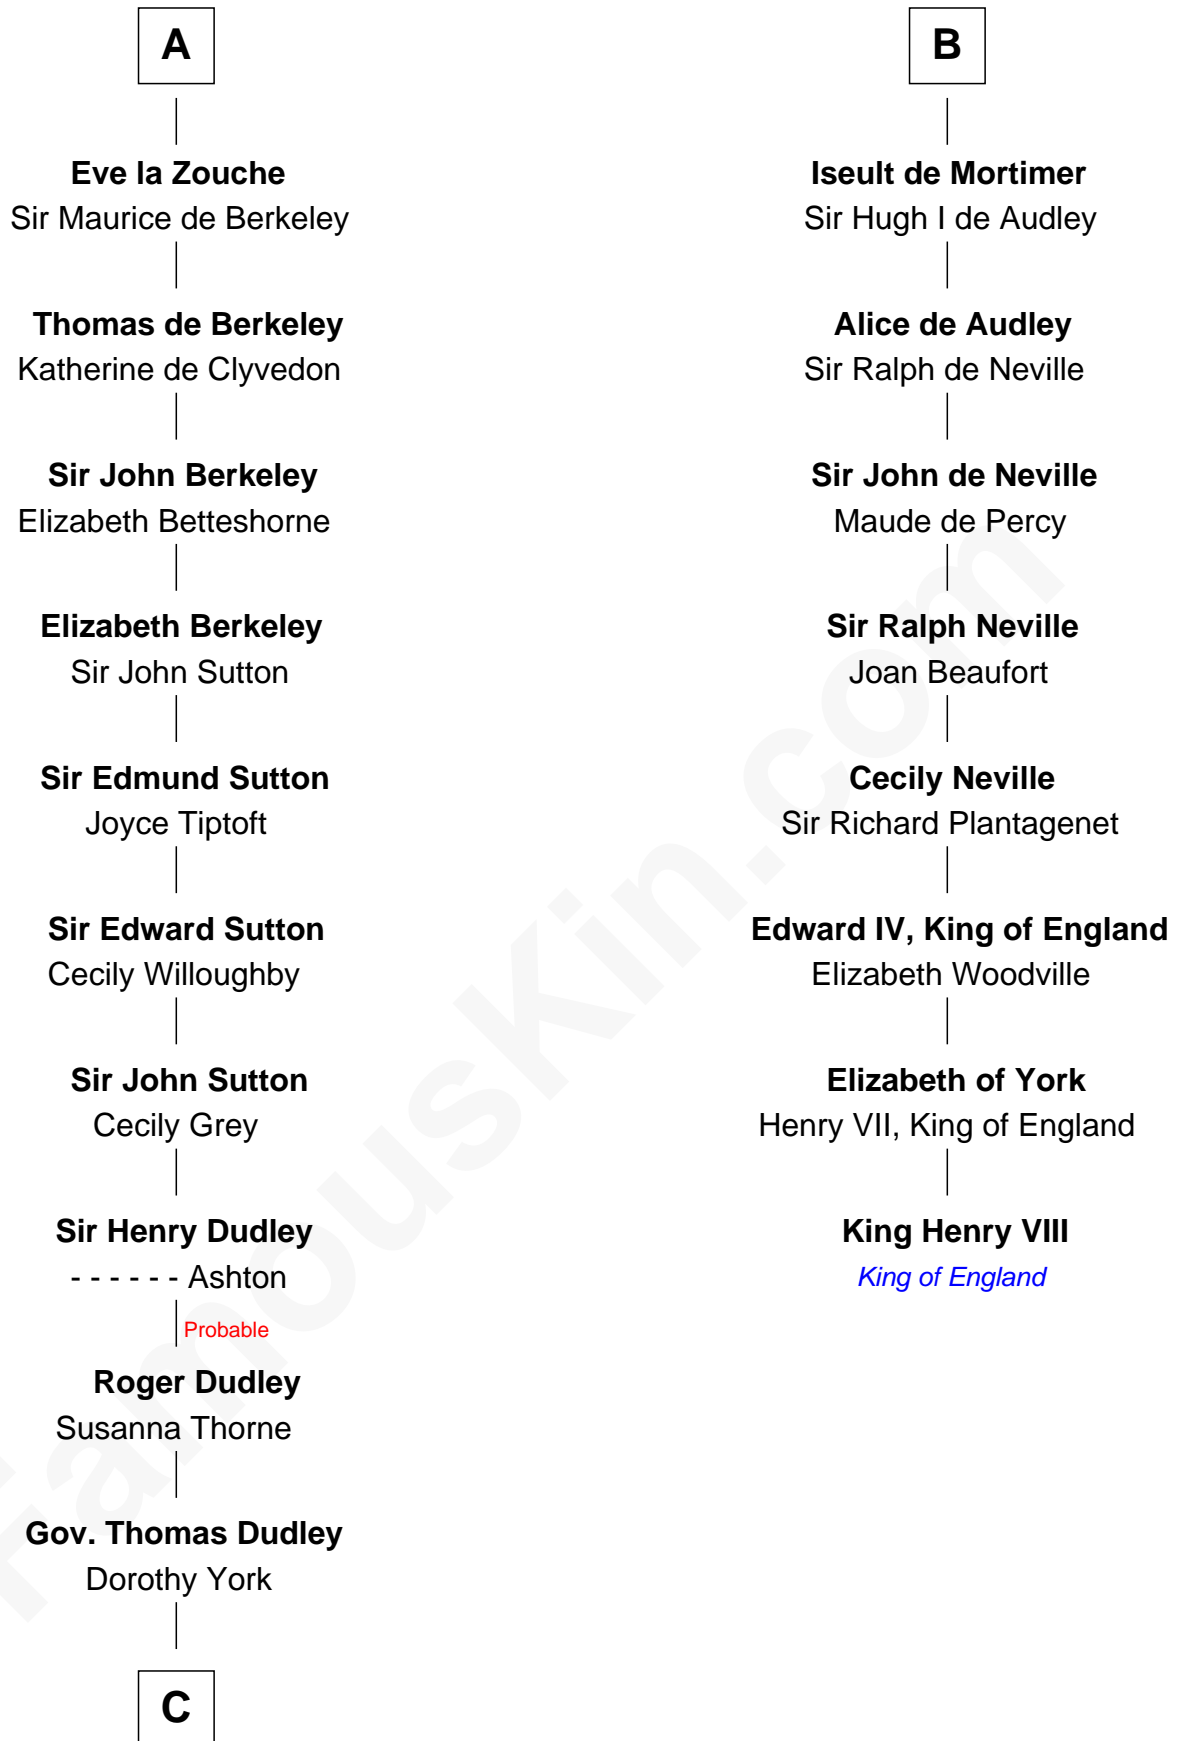

# FamousKin.com Relationship Chart of

**John Langdon**

*Signer of the U.S. Constitution*

14th cousin 7 times removed of

**King Henry VIII**

*King of England*

**C**

Rev. Samuel Dudley