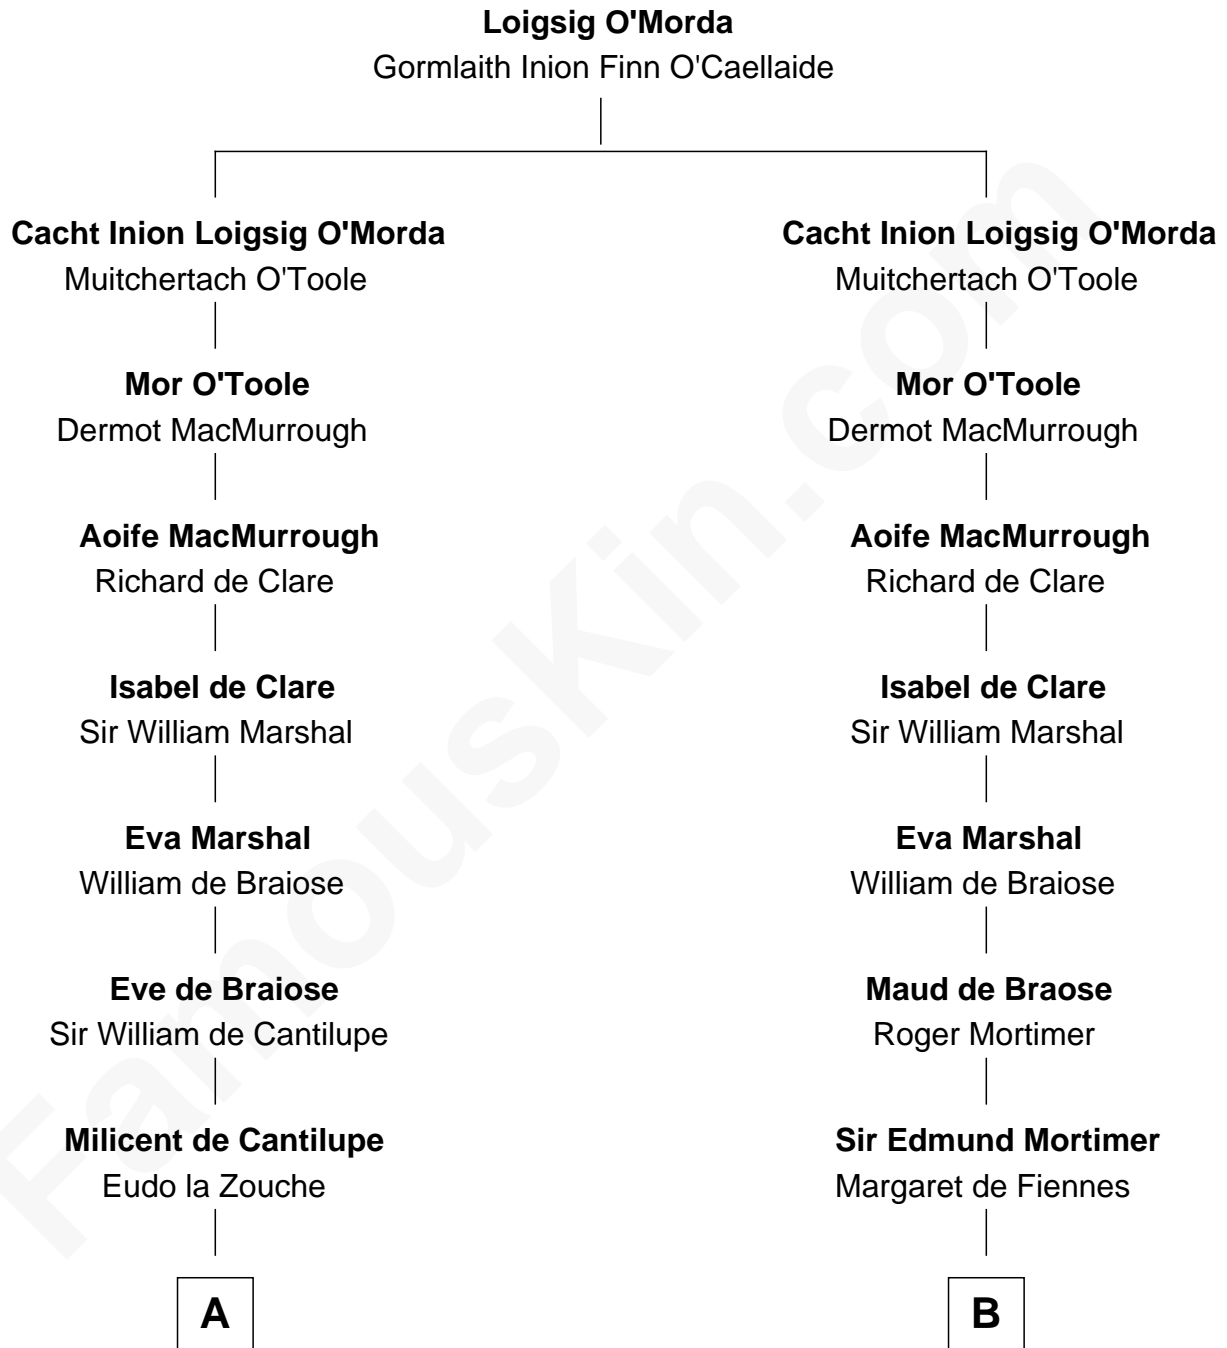

# FamousKin.com Relationship Chart of

**John Langdon**

*Signer of the U.S. Constitution*

14th cousin 7 times removed of

**King Henry VIII**

*King of England*

**C**

Rev. Samuel Dudley

Elizabeth - - - - -

Elizabeth Dudley

Kinsley Hall

Josiah Hall

Mary Woodbury

Mary Hall

John Langdon

John Langdon