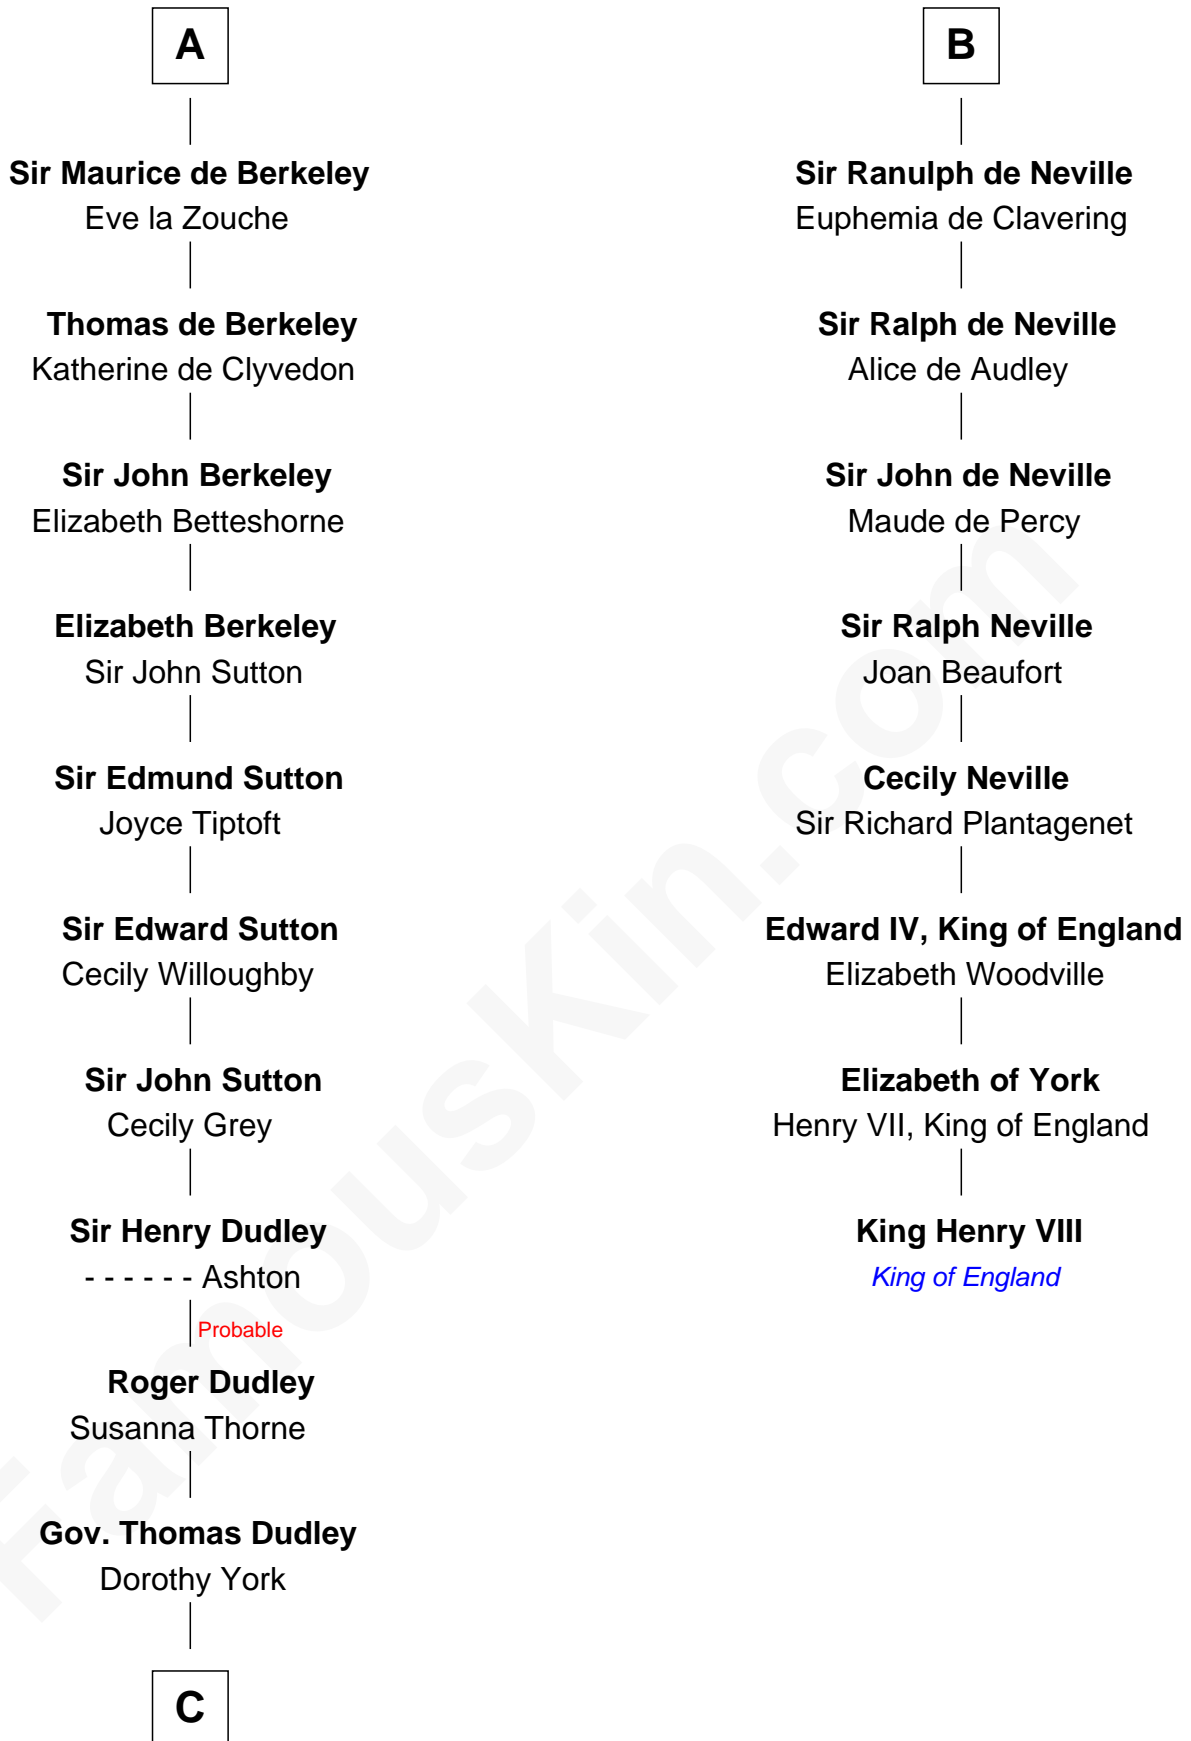

FamousKin.com Relationship Chart of

John Langdon

Signer of the U.S. Constitution

14th cousin 7 times removed of

King Henry VIII

King of England

C

Rev. Samuel Dudley

Elizabeth - - - - -

Elizabeth Dudley

Kinsley Hall

Josiah Hall

Mary Woodbury

Mary Hall

John Langdon

John Langdon