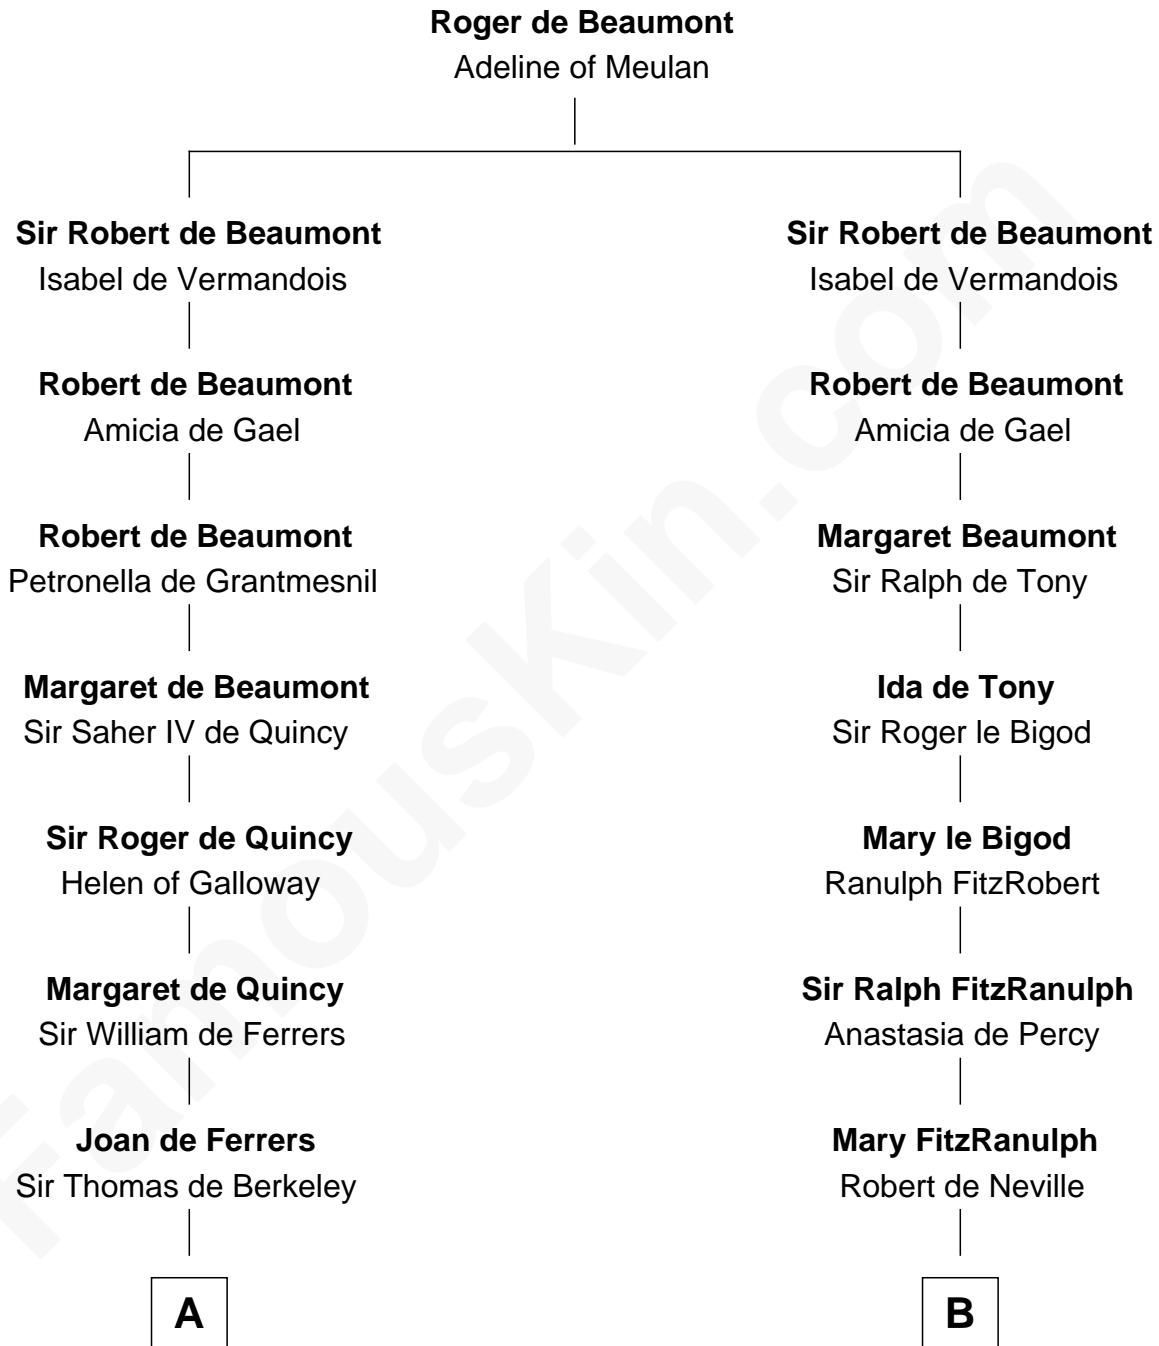

FamousKin.com Relationship Chart of

John Langdon

Signer of the U.S. Constitution

14th cousin 7 times removed of

King Henry VIII

King of England

C

Rev. Samuel Dudley

Elizabeth - - - - -

Elizabeth Dudley

Kinsley Hall

Josiah Hall

Mary Woodbury

Mary Hall

John Langdon

John Langdon