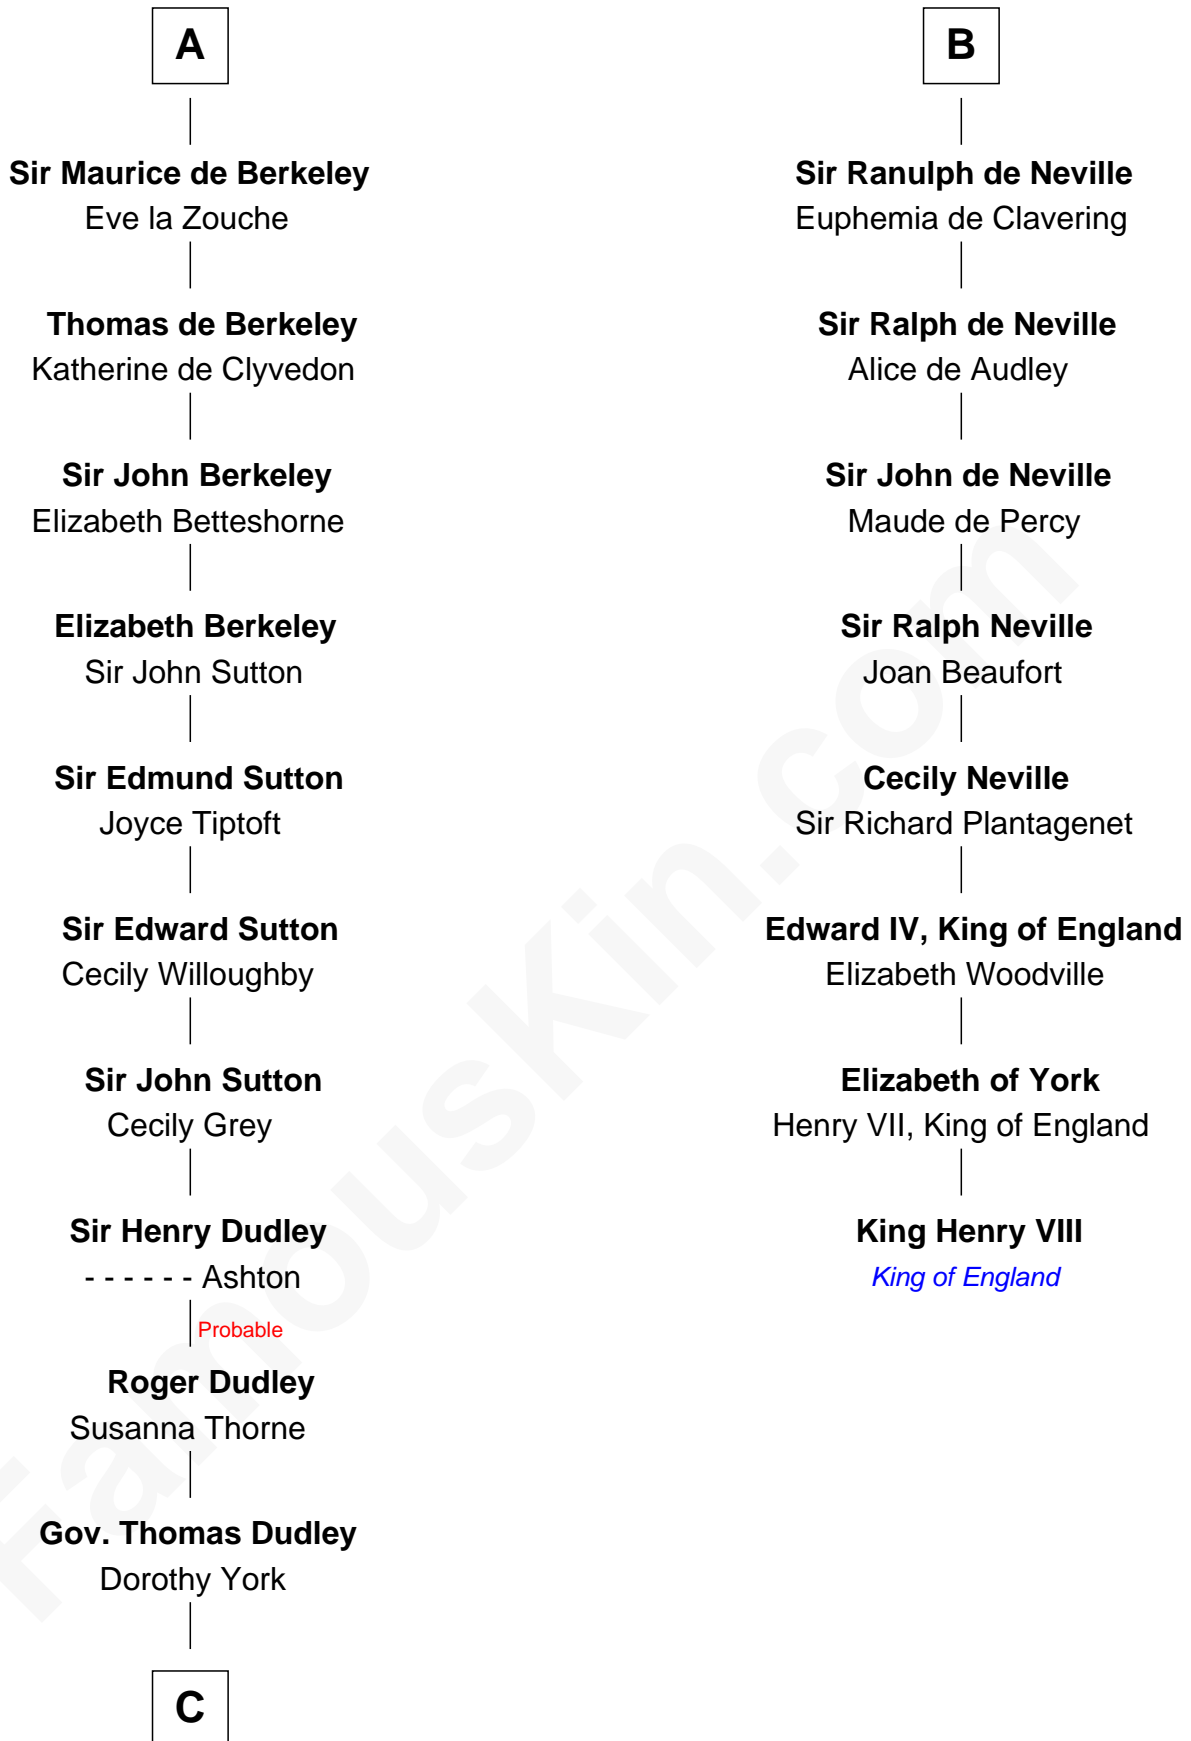

# FamousKin.com Relationship Chart of

**John Langdon**

*Signer of the U.S. Constitution*

14th cousin 7 times removed of

**King Henry VIII**

*King of England*

**Waltheof II of Northumbria**

Judith of Lens

**Sir Roger de Quincy**

Helen of Galloway

**Margaret de Quincy**

Sir William de Ferrers

**Joan de Ferrers**

Sir Thomas de Berkeley

**A**

**Alice of Northumberland**

Ralph de Tony

**Roger de Tony**

Ida of Hainault

**Sir Ralph de Tony**

Margaret Beaumont

**Ida de Tony**

Sir Roger le Bigod

**Mary le Bigod**

Ranulph FitzRobert

**Sir Ralph FitzRanulph**

Anastasia de Percy

**Mary FitzRanulph**

Robert de Neville

**B**

**C**

Rev. Samuel Dudley