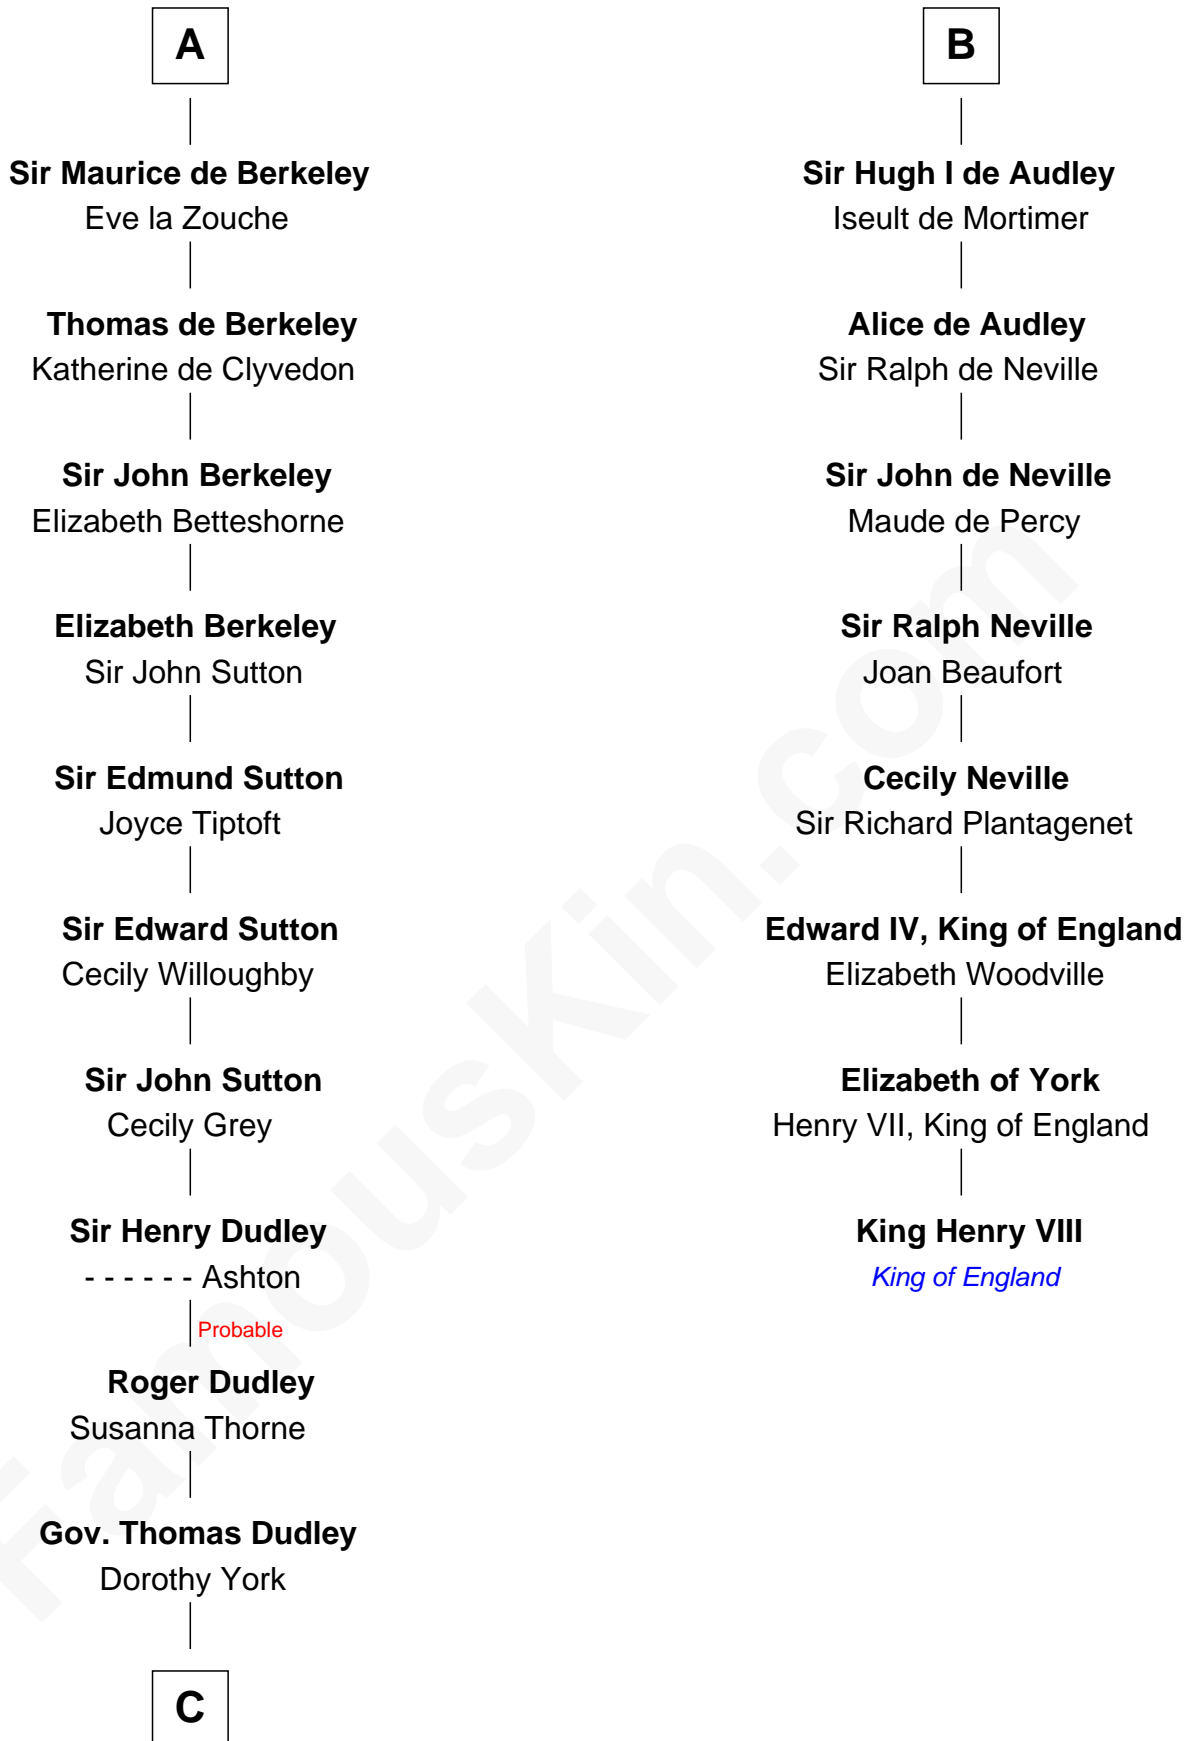

# FamousKin.com Relationship Chart of

**John Langdon**

*Signer of the U.S. Constitution*

14th cousin 7 times removed of

**King Henry VIII**

*King of England*

**C**

Rev. Samuel Dudley

Elizabeth - - - - -

Elizabeth Dudley

Kinsley Hall

Josiah Hall

Mary Woodbury

Mary Hall

John Langdon

John Langdon