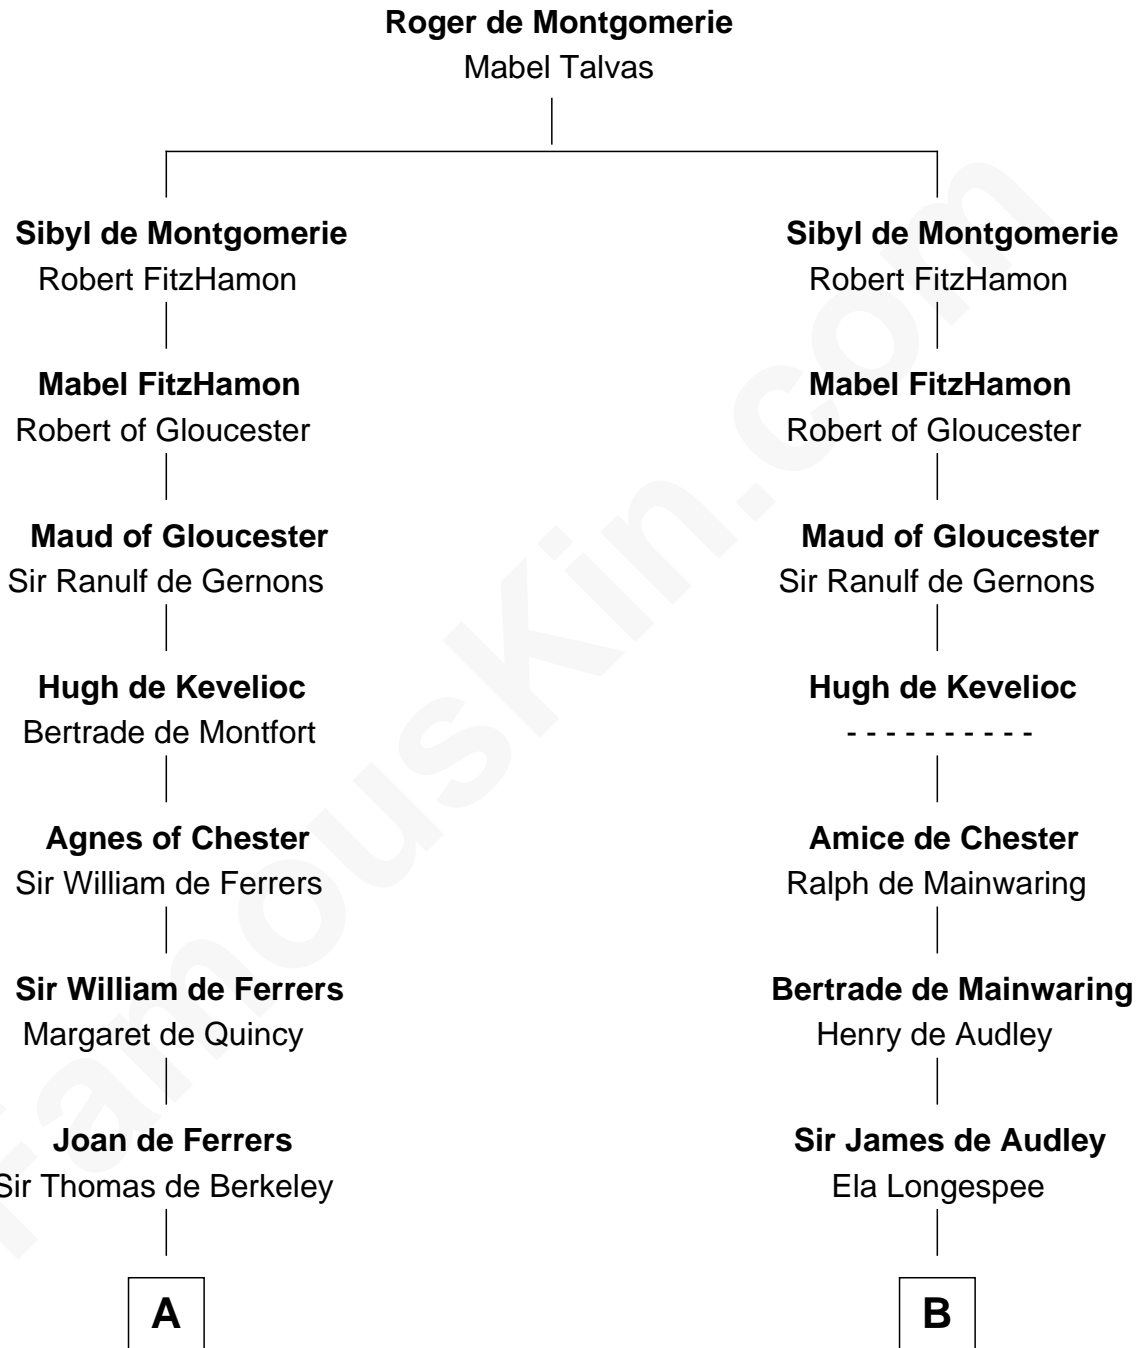

# FamousKin.com Relationship Chart of

**John Langdon**

*Signer of the U.S. Constitution*

14th cousin 7 times removed of

**King Henry VIII**

*King of England*

**C**

Rev. Samuel Dudley

Elizabeth - - - - -

Elizabeth Dudley

Kinsley Hall

Josiah Hall

Mary Woodbury

Mary Hall

John Langdon

John Langdon

*Signer of the U.S. Constitution*

FamousKin.com