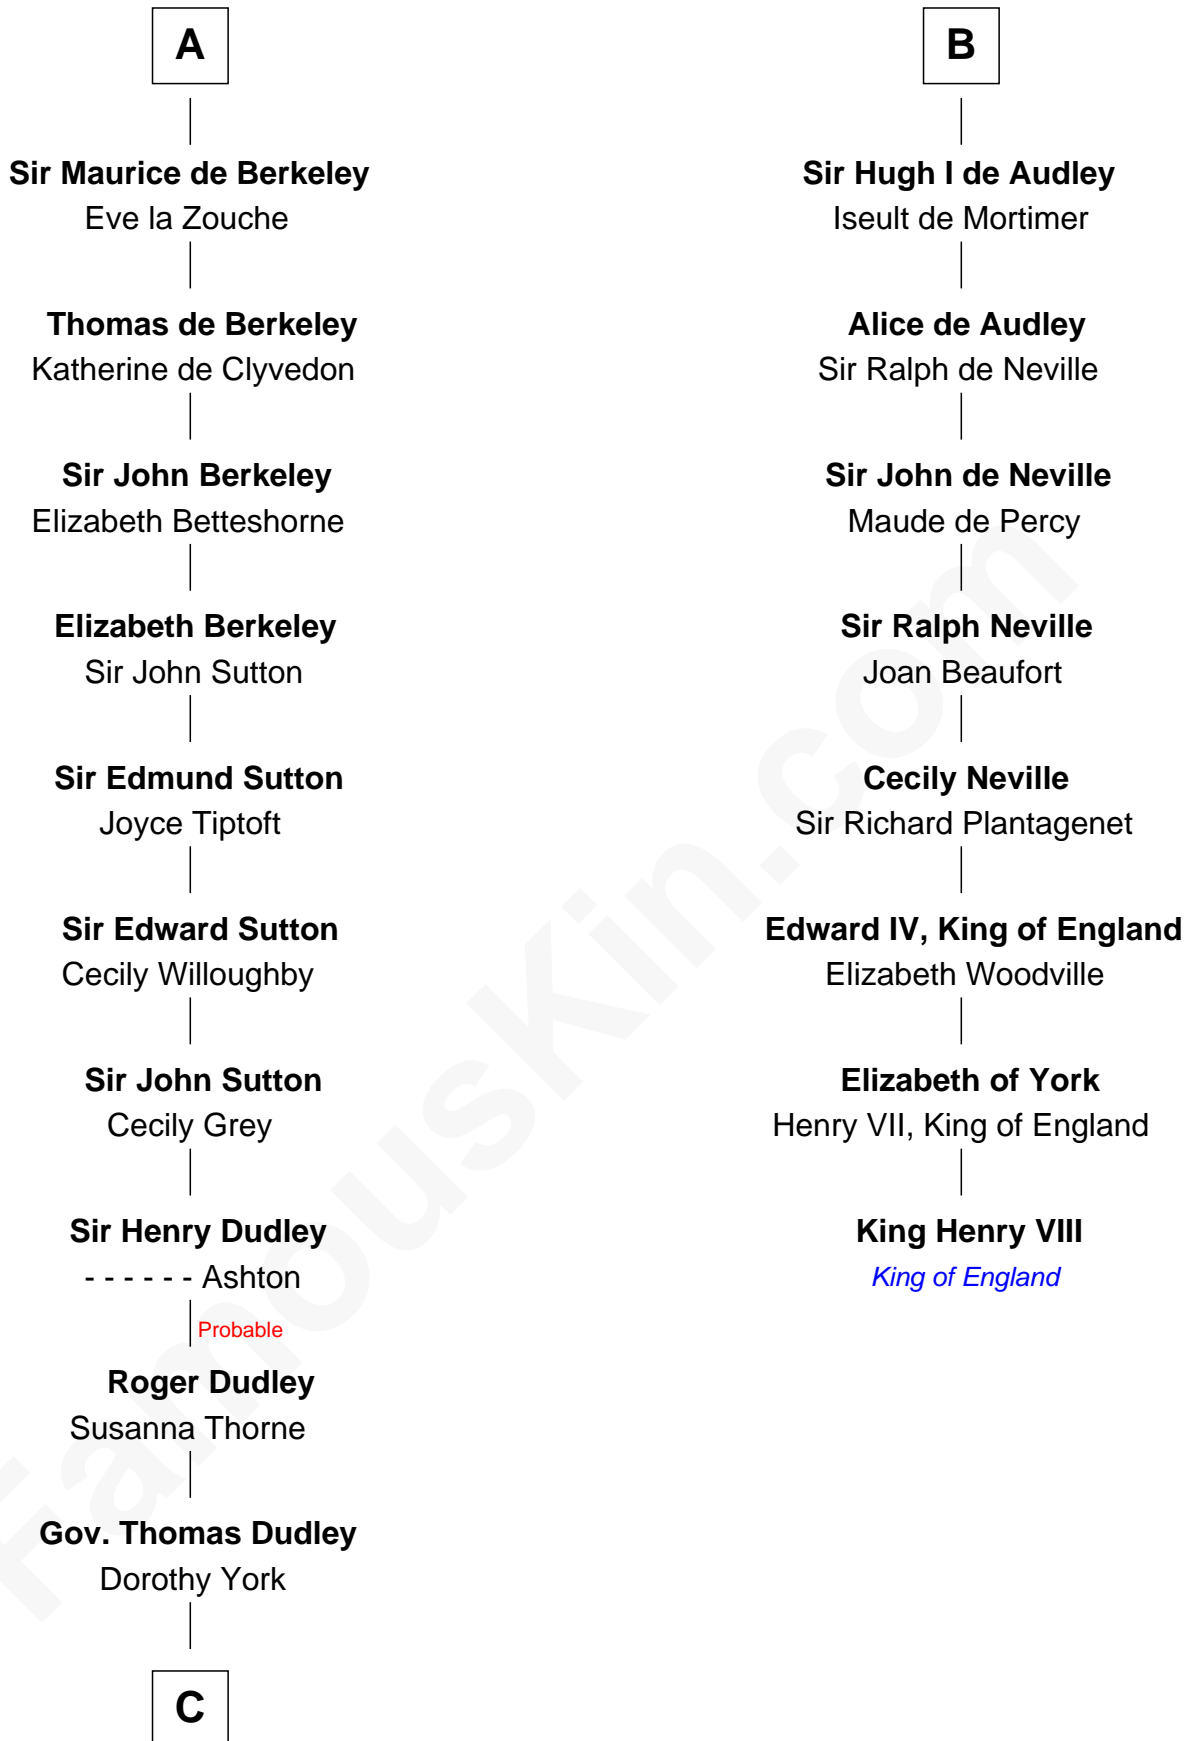

FamousKin.com Relationship Chart of

John Langdon

Signer of the U.S. Constitution

14th cousin 7 times removed of

King Henry VIII

King of England

Richard Goz

C