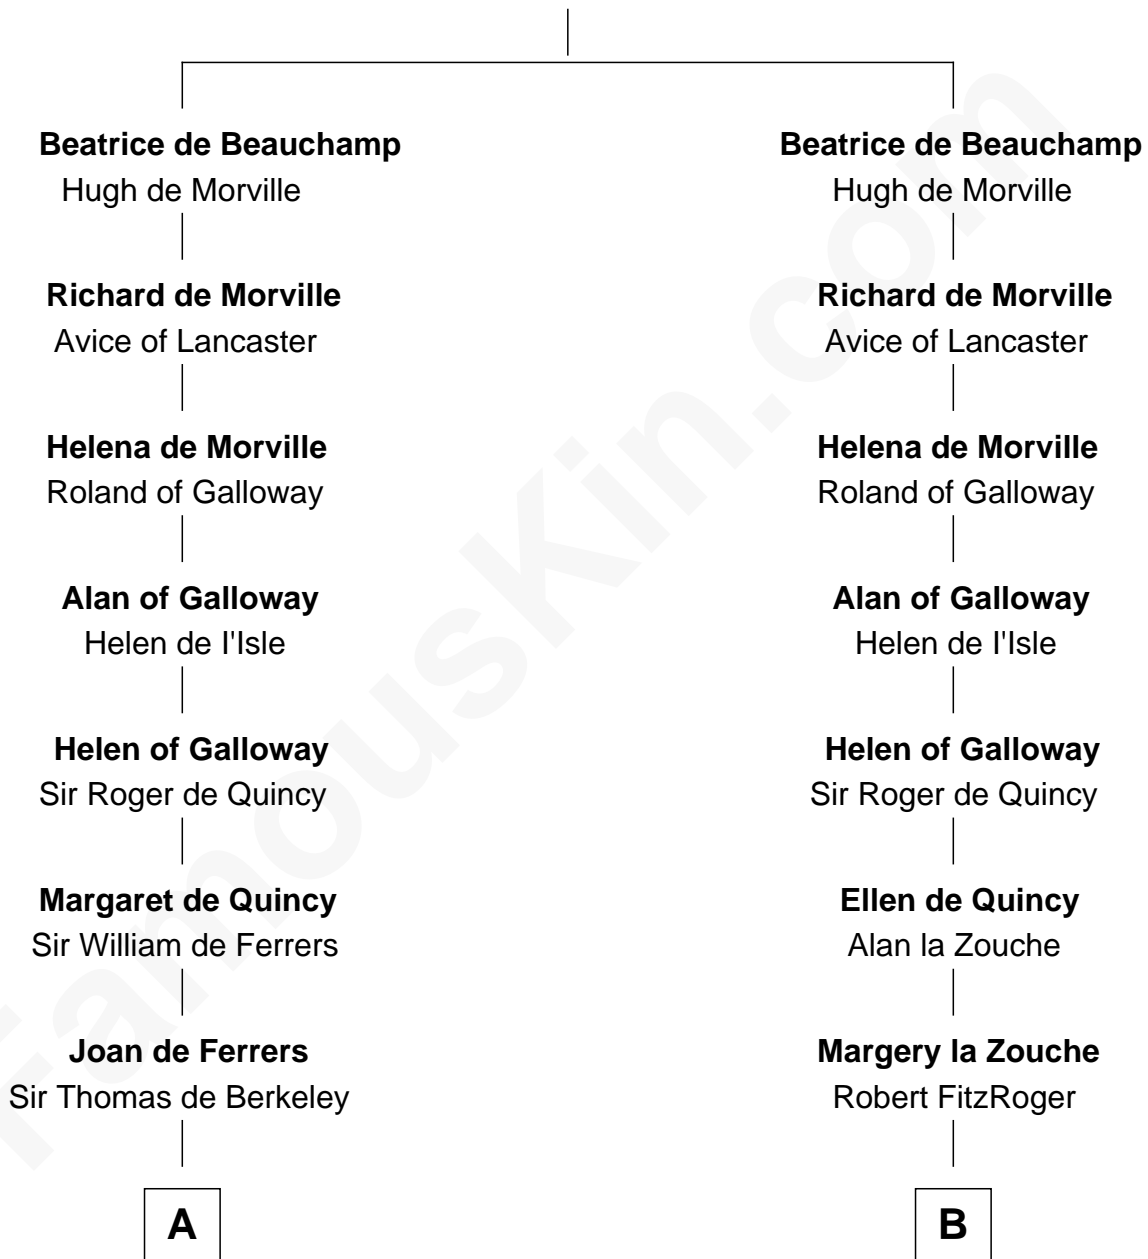

FamousKin.com Relationship Chart of

John Langdon

Signer of the U.S. Constitution

14th cousin 7 times removed of

King Henry VIII

King of England

Robert de Beauchamp

C

John Langdon

Signer of the U.S. Constitution

FamousKin.com