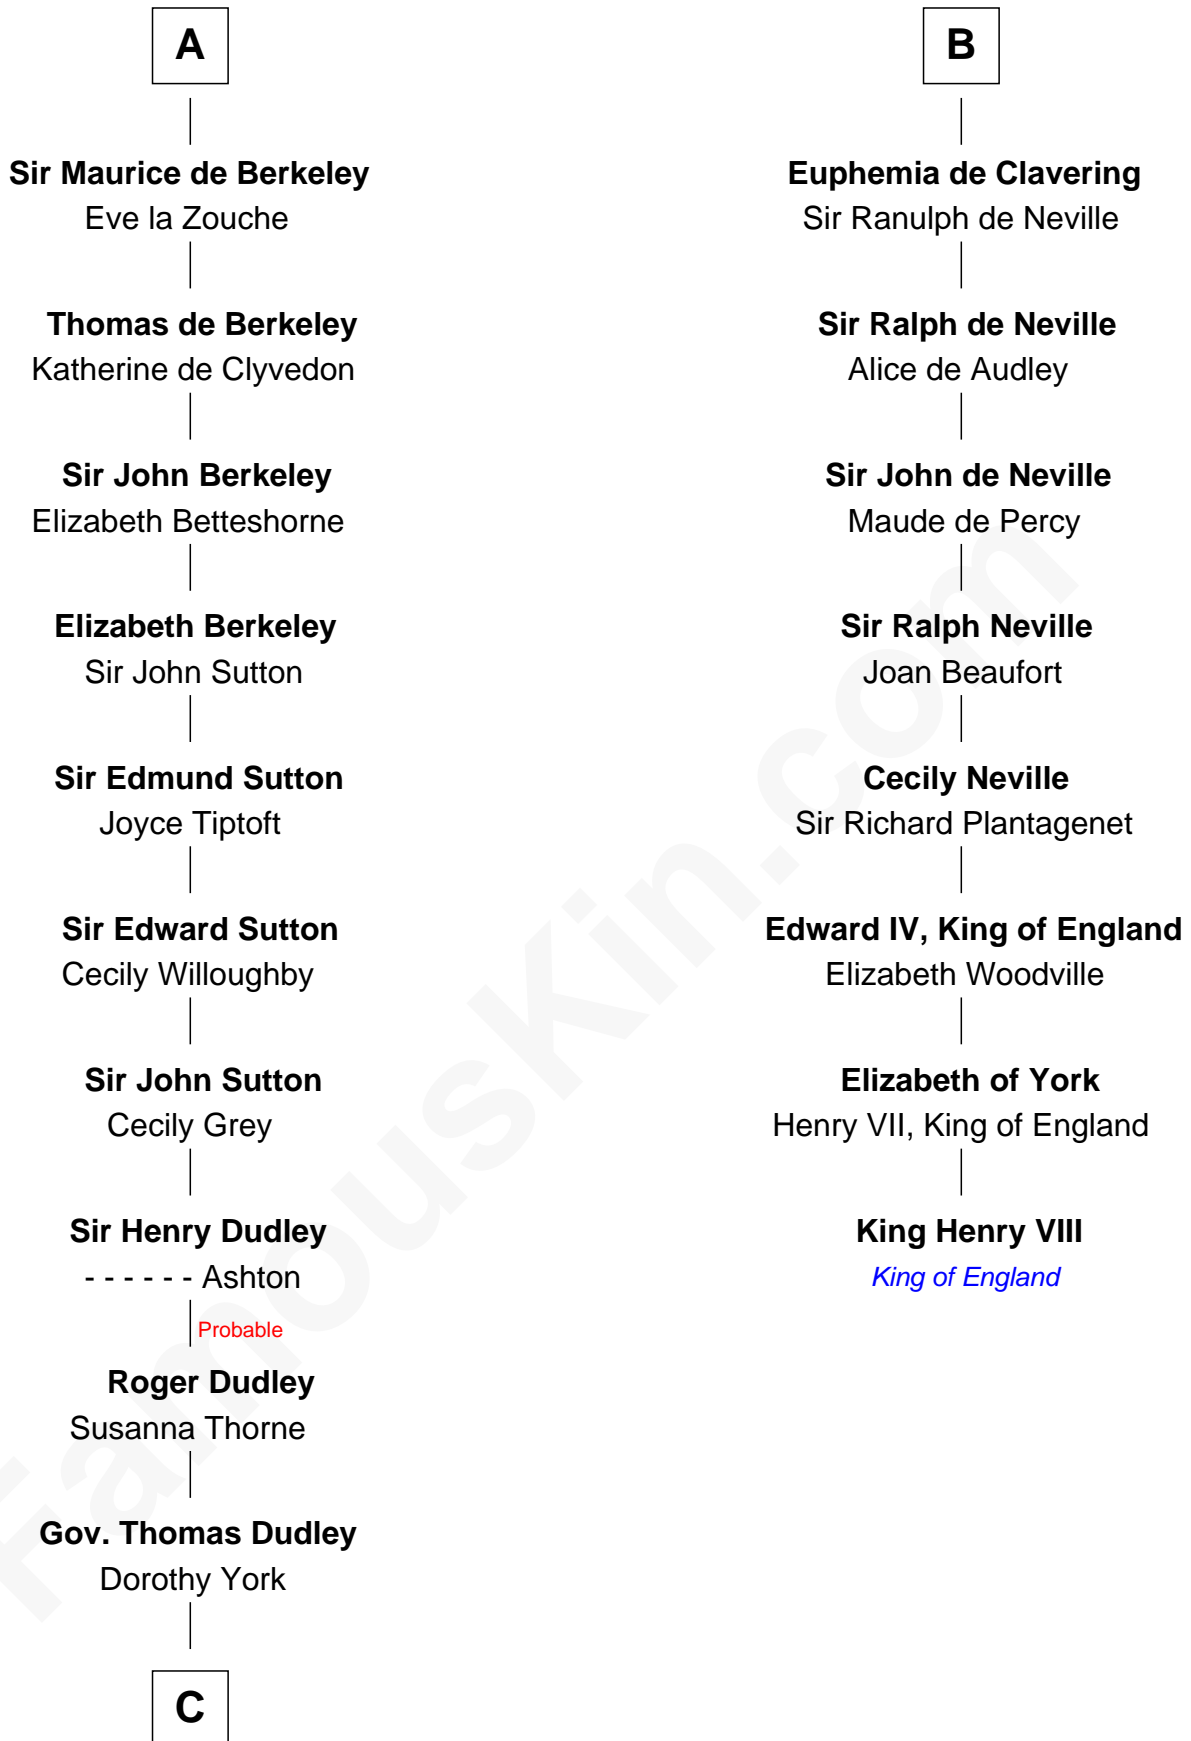

FamousKin.com Relationship Chart of

John Langdon

Signer of the U.S. Constitution

14th cousin 7 times removed of

King Henry VIII

King of England

Gospatric I of Northumbria

C