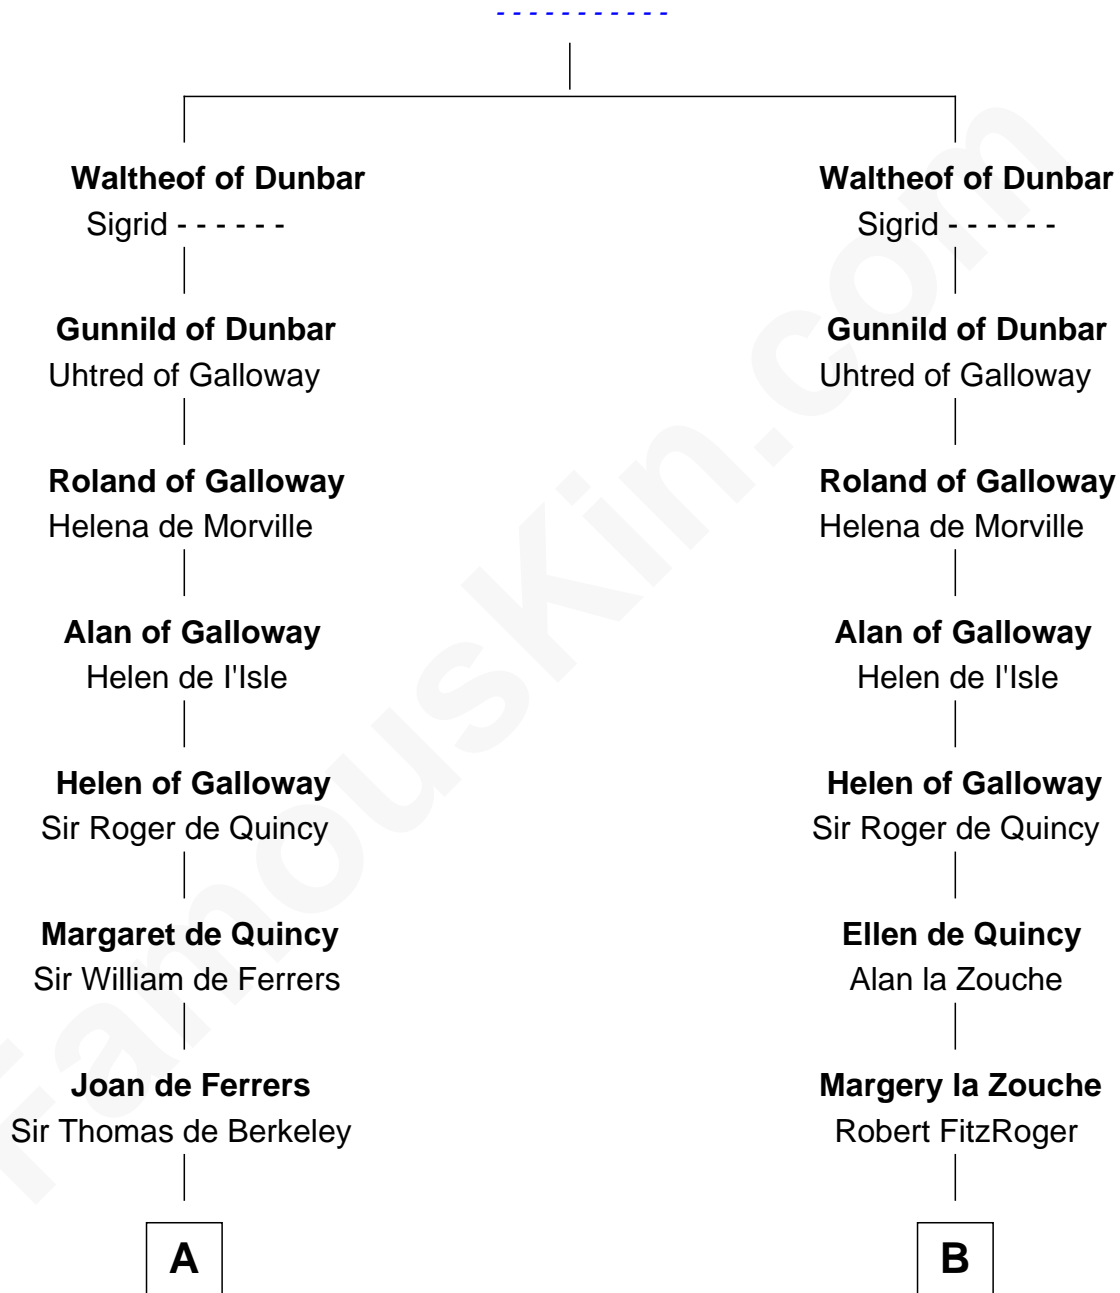

FamousKin.com Relationship Chart of

John Langdon

Signer of the U.S. Constitution

14th cousin 7 times removed of

King Henry VIII

King of England

Gospatric I of Northumbria

C