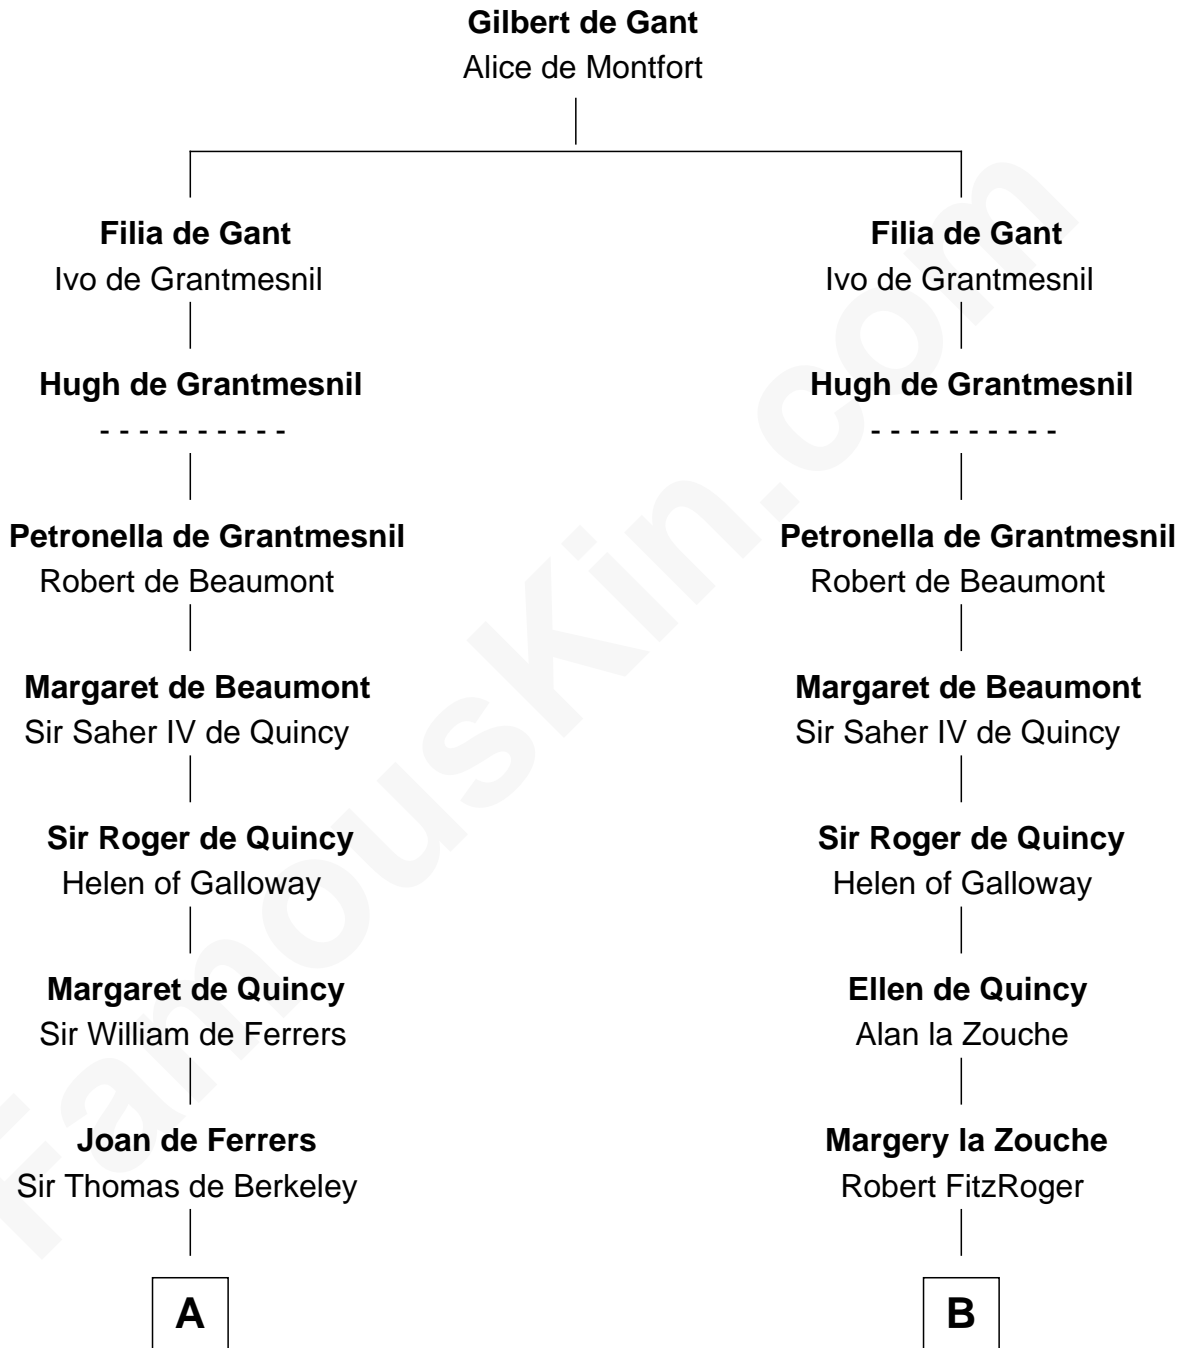

# FamousKin.com Relationship Chart of

**John Langdon**

*Signer of the U.S. Constitution*

14th cousin 7 times removed of

**King Henry VIII**

*King of England*

**C**

Rev. Samuel Dudley

Elizabeth - - - - -

Elizabeth Dudley

Kinsley Hall

Josiah Hall

Mary Woodbury

Mary Hall

John Langdon

John Langdon