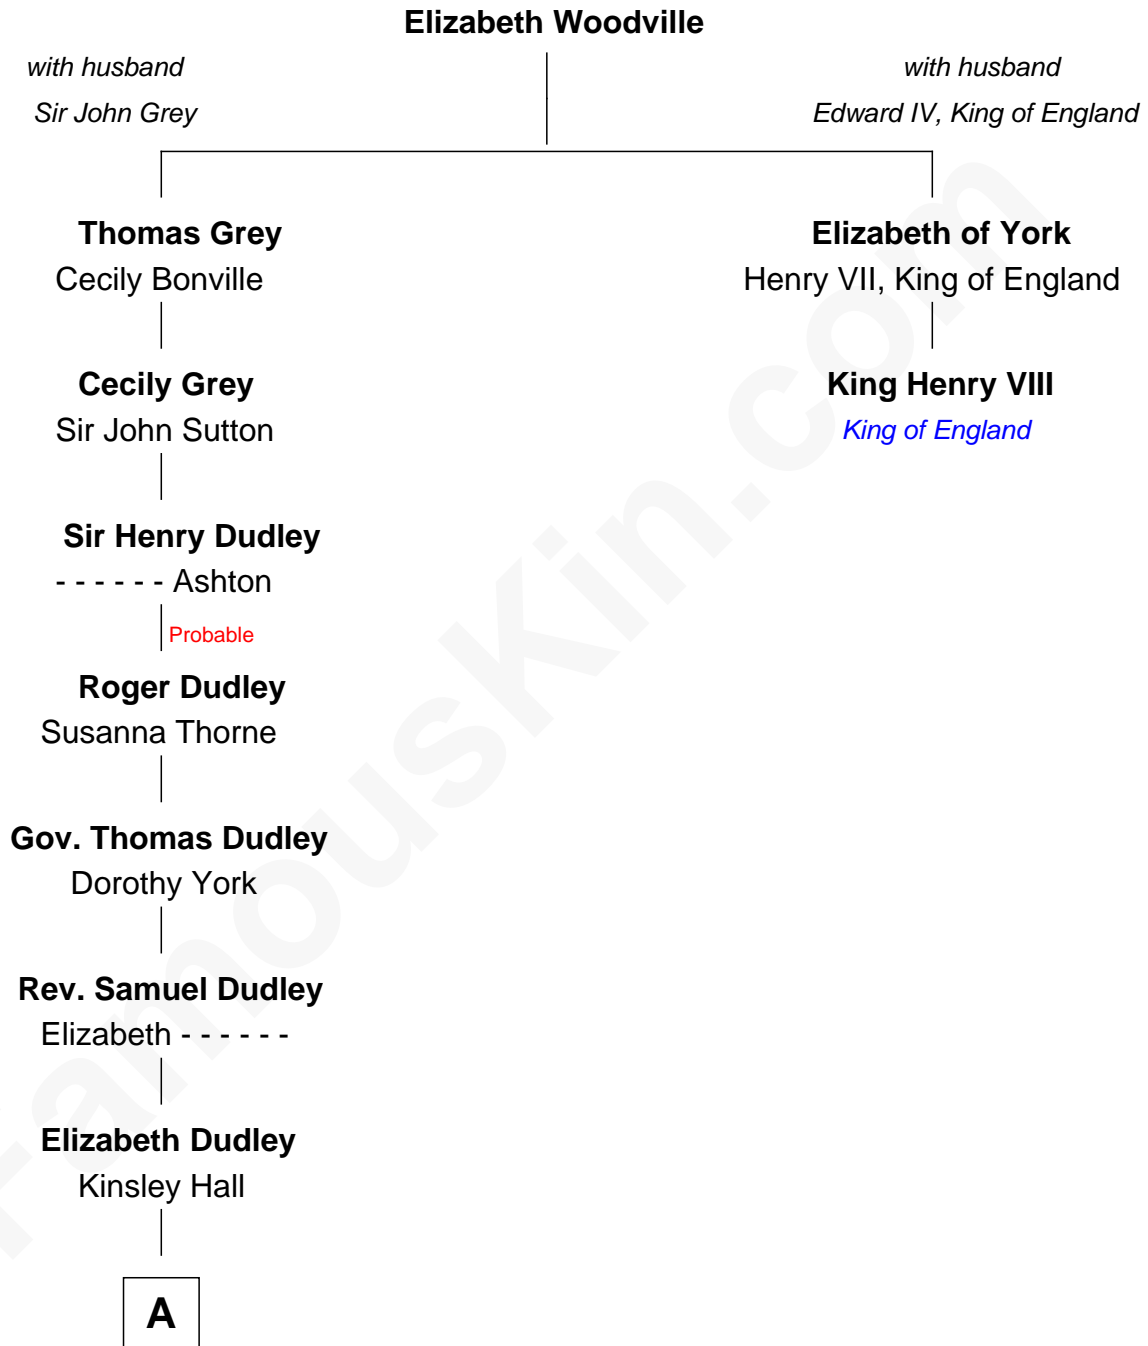

FamousKin.com Relationship Chart of

John Langdon

Signer of the U.S. Constitution

1st cousin 8 times removed of

King Henry VIII

King of England

A

Josiah Hall