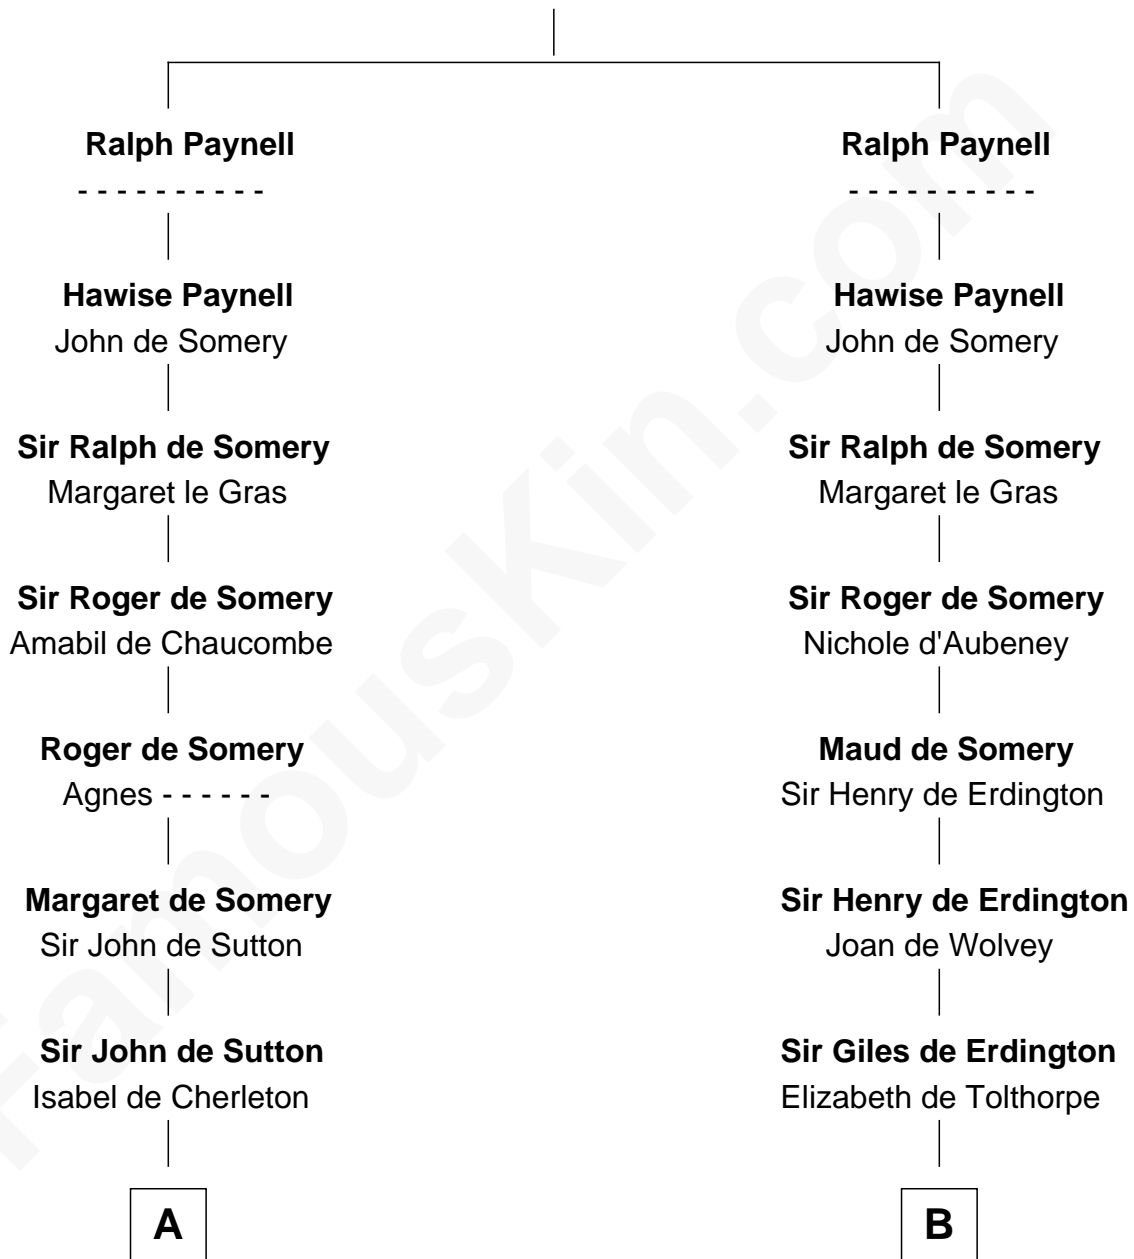

FamousKin.com

Relationship Chart of

John Langdon

Signer of the U.S. Constitution

20th cousin 1 time removed of

Francis Lightfoot Lee

Signer of the Declaration of Independence

Fulk Paynel

Gov. Thomas Lee

Hannah Ludwell

Francis Lightfoot Lee

Signer of Declaration of Independence