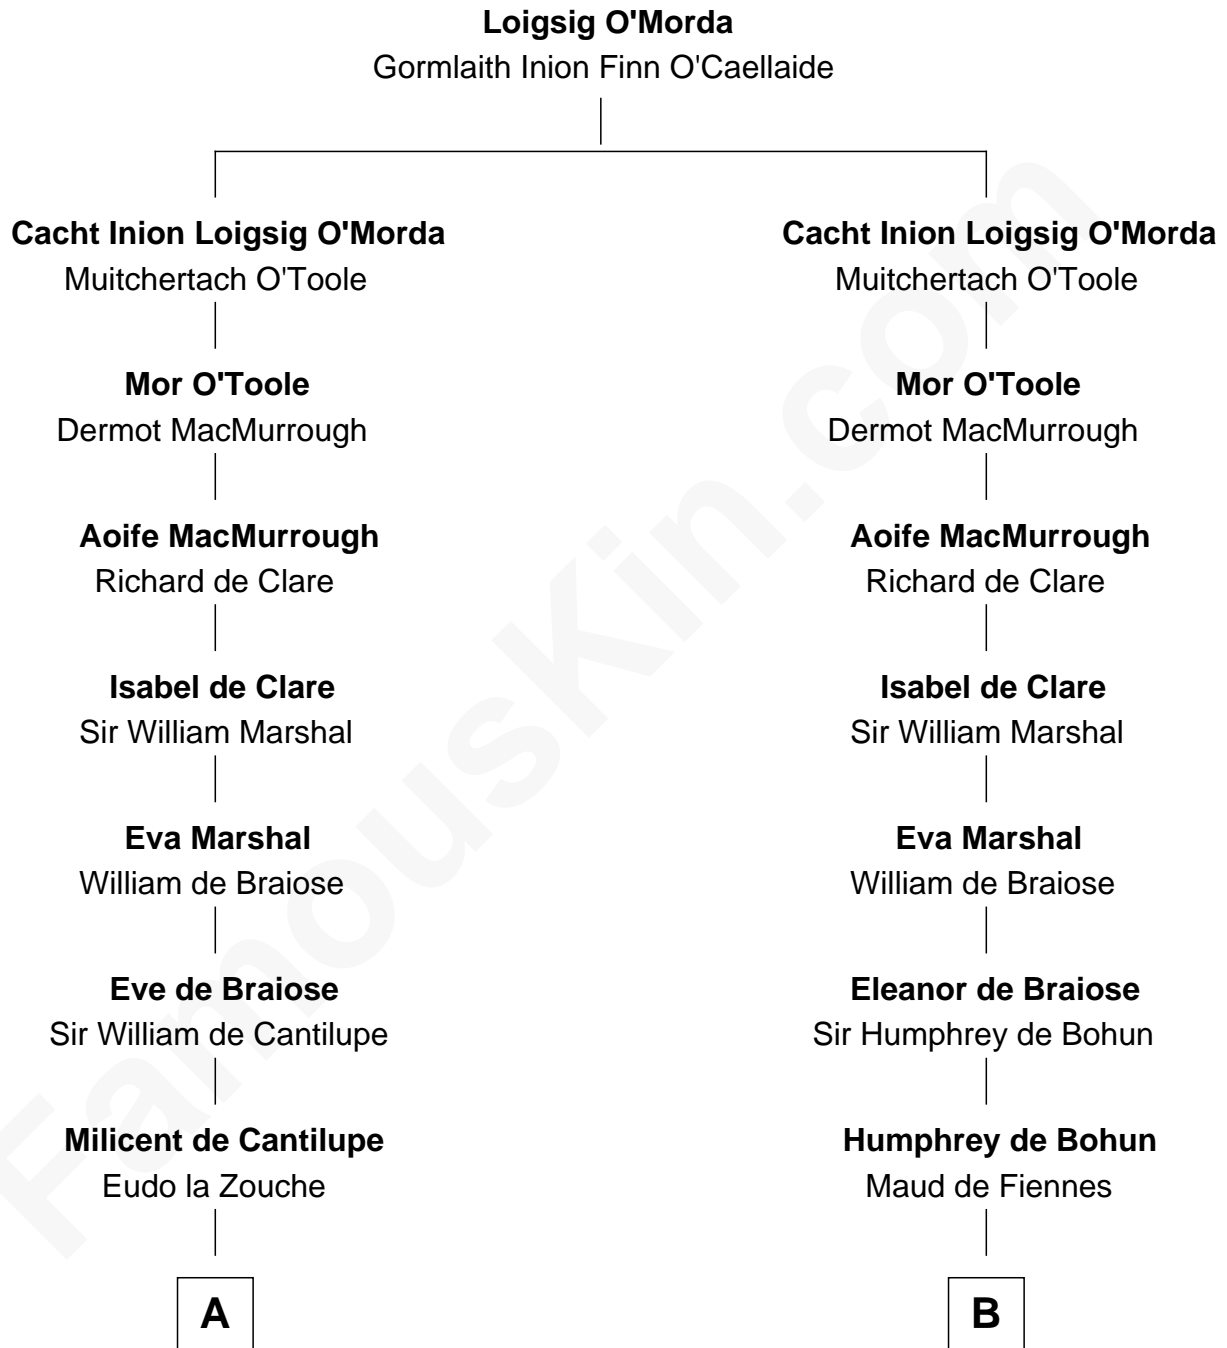

# FamousKin.com Relationship Chart of

**John Langdon**

*Signer of the U.S. Constitution*

21st cousin of

**Francis Lightfoot Lee**

*Signer of the Declaration of Independence*

**C**

**Rev. Samuel Dudley**

Elizabeth - - - - -

**Elizabeth Dudley**

Kinsley Hall

**Josiah Hall**

Mary Woodbury

**Mary Hall**

John Langdon

**John Langdon**