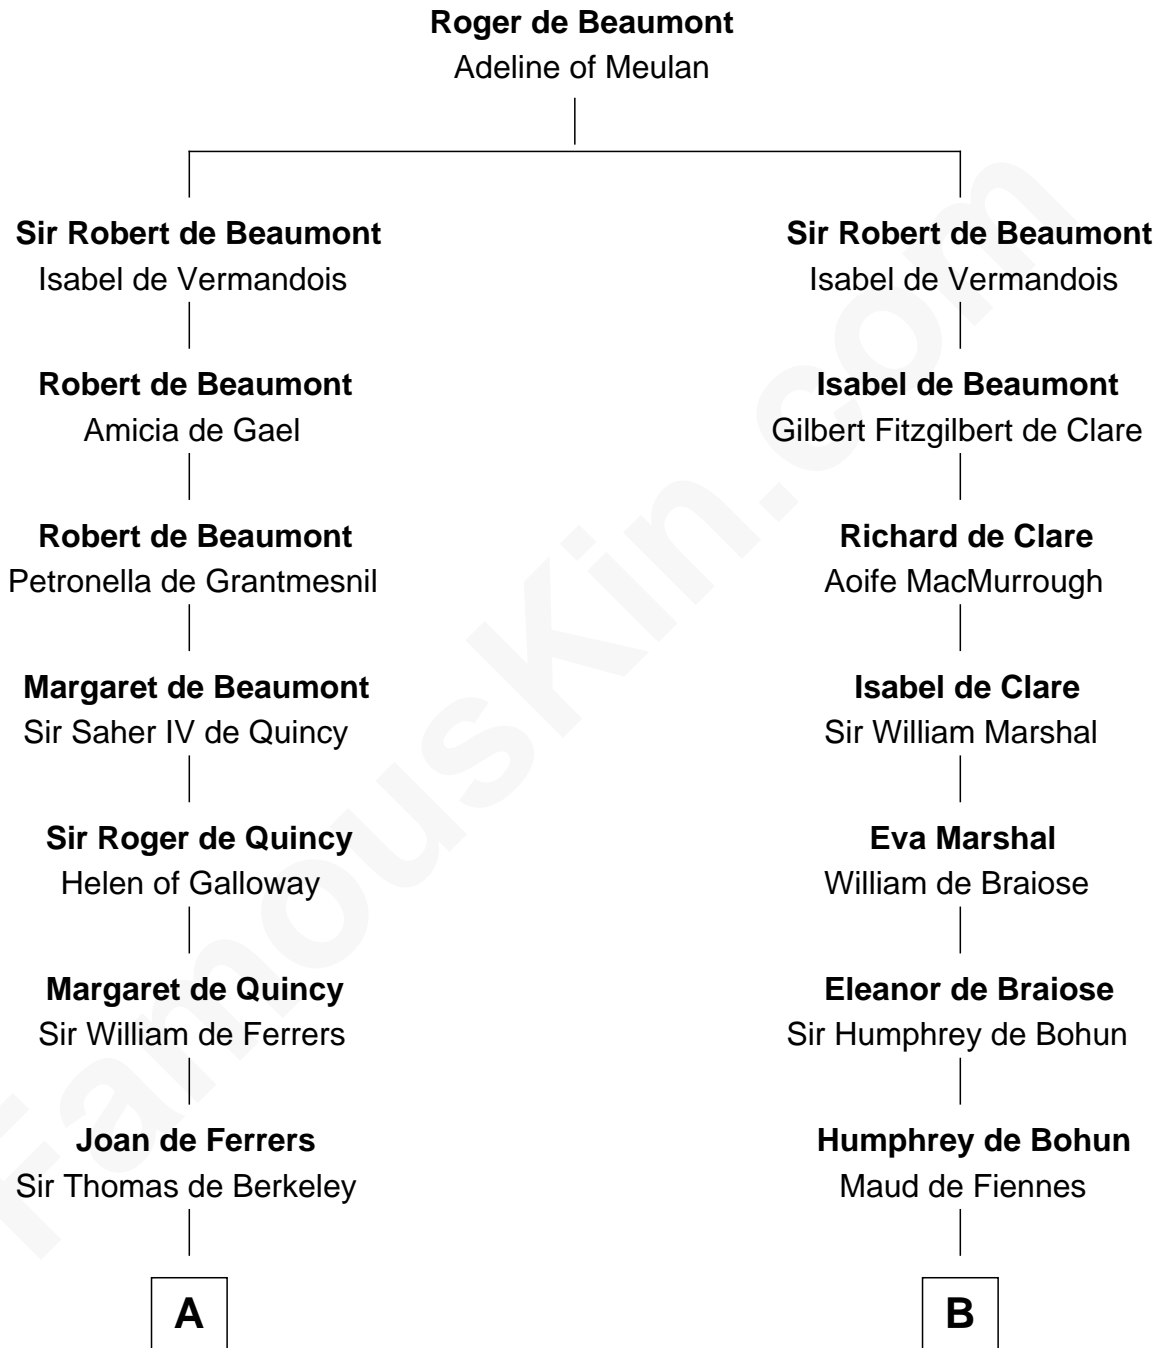

FamousKin.com Relationship Chart of

John Langdon

Signer of the U.S. Constitution

21st cousin of

Francis Lightfoot Lee

Signer of the Declaration of Independence

C

Rev. Samuel Dudley

Elizabeth - - - - -

Elizabeth Dudley

Kinsley Hall

Josiah Hall

Mary Woodbury

Mary Hall

John Langdon

John Langdon