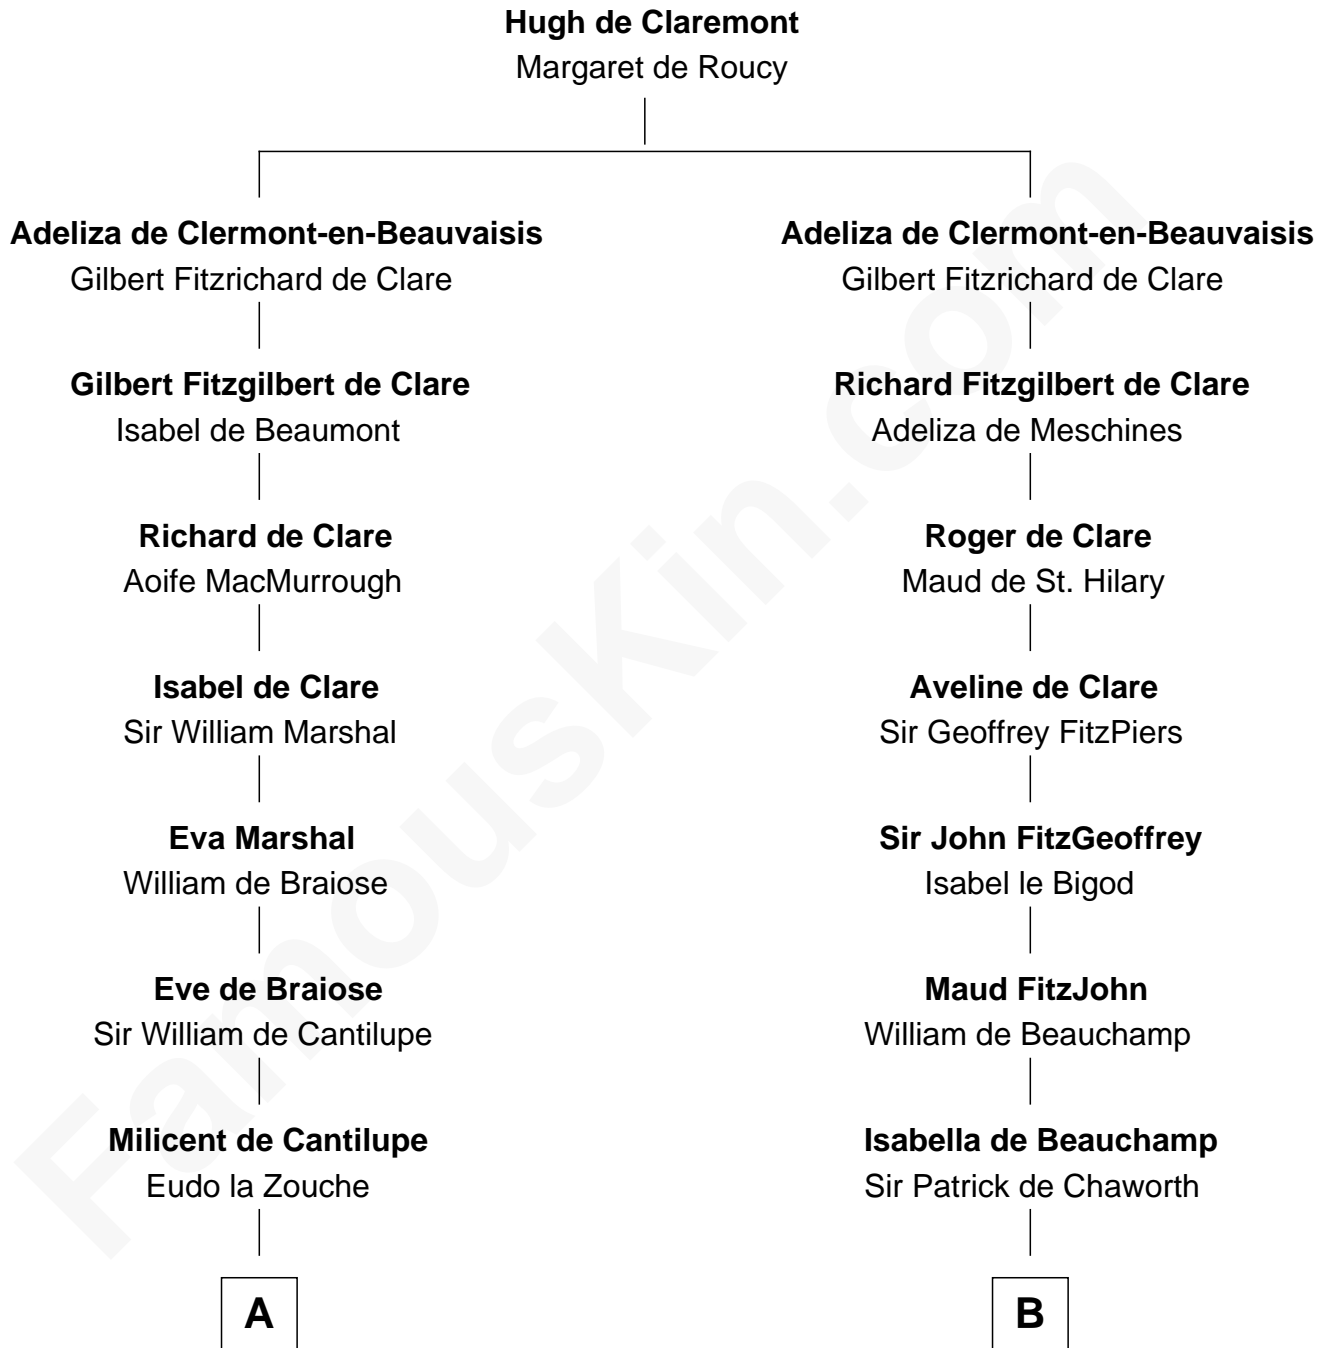

FamousKin.com Relationship Chart of

John Langdon

Signer of the U.S. Constitution

21st cousin of

Francis Lightfoot Lee

Signer of the Declaration of Independence

C

Rev. Samuel Dudley

Gov. Thomas Lee

Hannah Ludwell

Francis Lightfoot Lee

Signer of Declaration of Independence

FamousKin.com