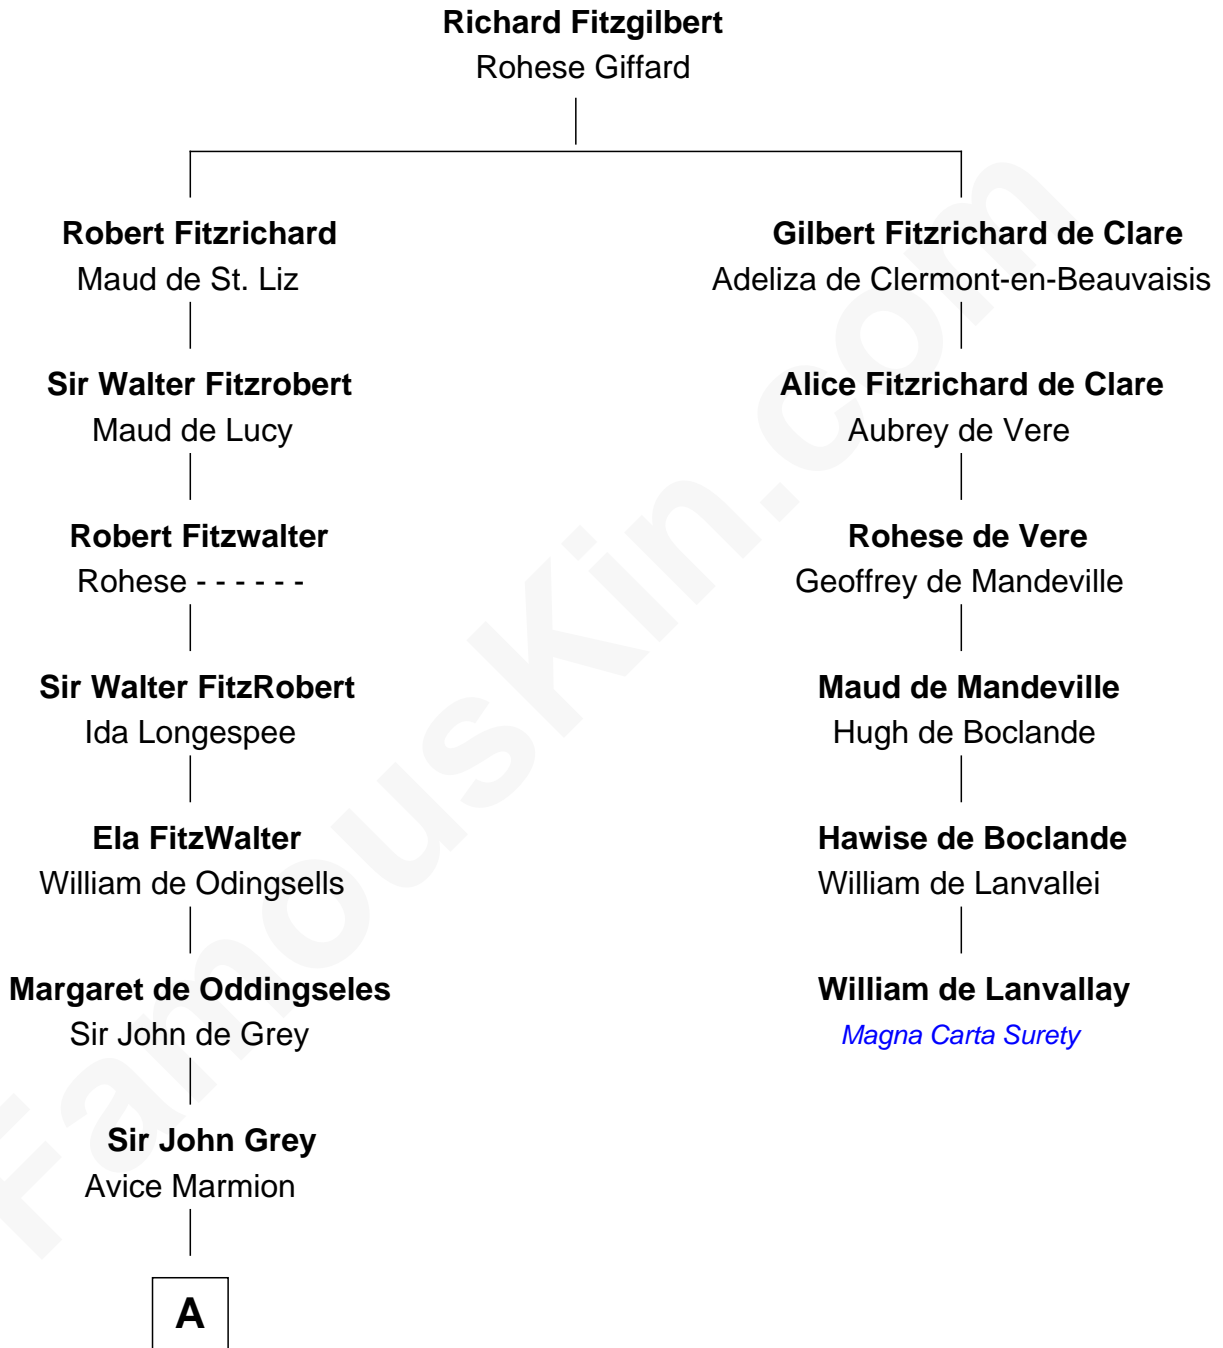

FamousKin.com Relationship Chart of

John Langdon

Signer of the U.S. Constitution

5th cousin 15 times removed of

William de Lanvallay

Magna Carta Surety

A

Maud Grey

Sir Thomas Harcourt

Sir Thomas Harcourt

Jane Fraunceys

Sir Richard Harcourt

Edith St. Clair

Alice Harcourt

William Bessiles

Elizabeth Bessiles

Richard Fettiplace

Anne Fettiplace

Edward Purefoy

Mary Purefoy

Thomas Thorne

Susanna Thorne

Roger Dudley

Gov. Thomas Dudley