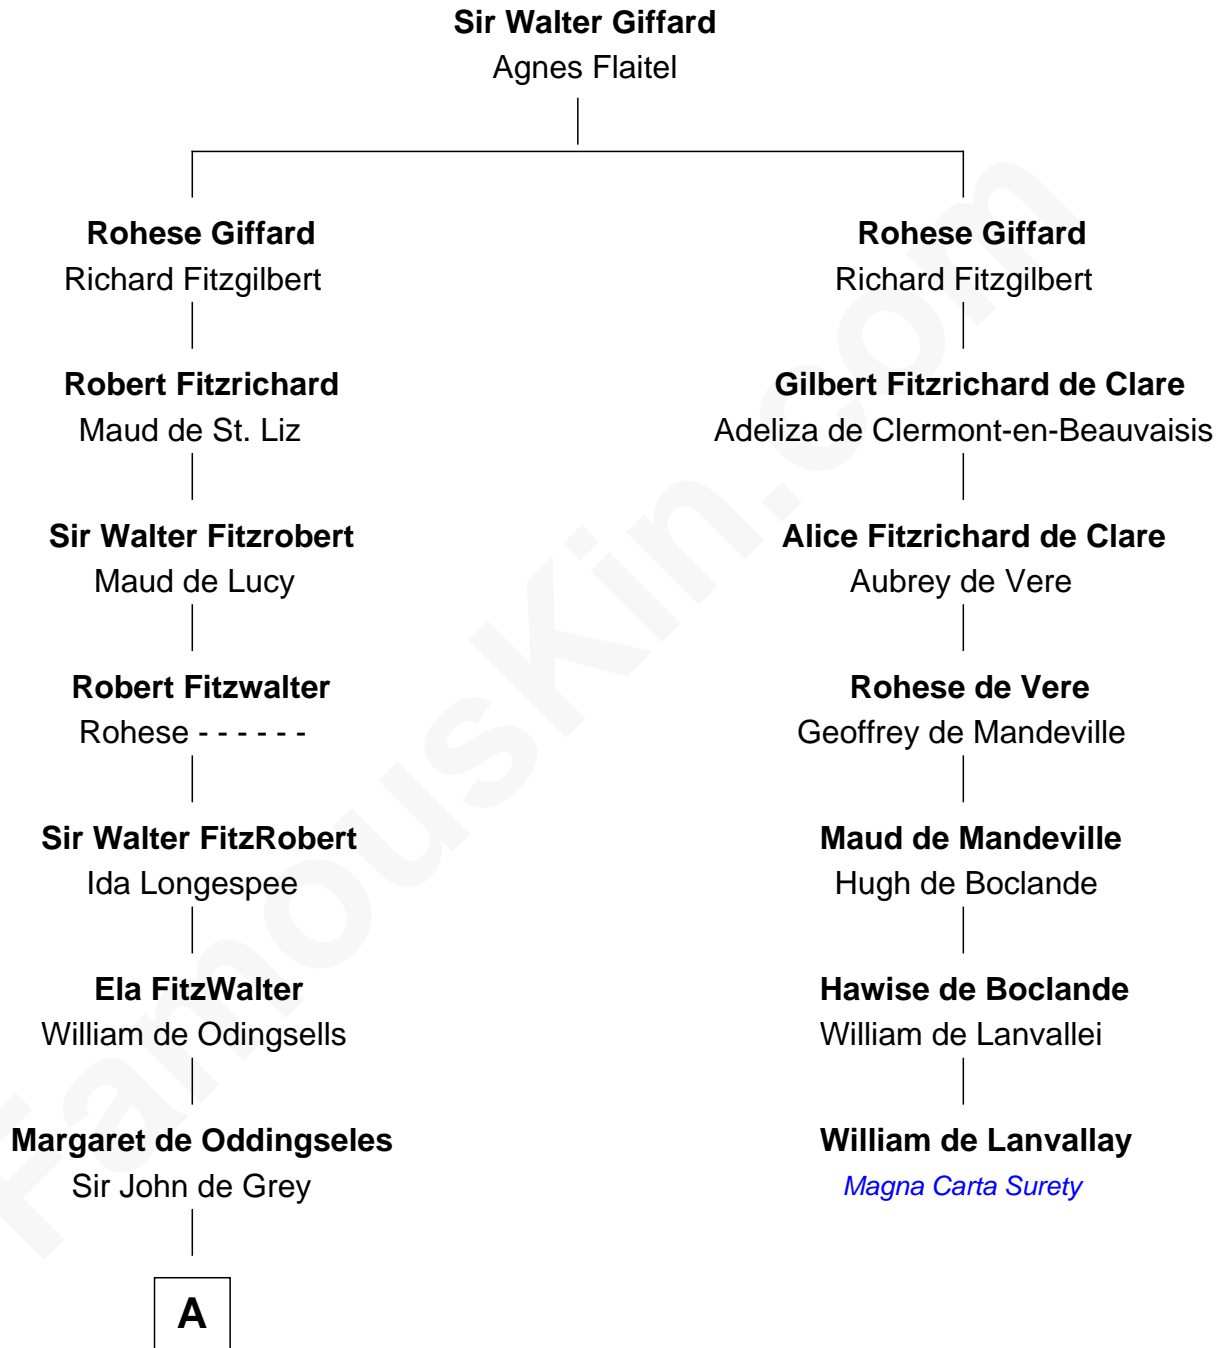

# FamousKin.com Relationship Chart of

**John Langdon**

*Signer of the U.S. Constitution*

6th cousin 15 times removed of

**William de Lanvalley**

*Magna Carta Surety*

**A**

**Sir John Grey**  
Avice Marmion

**Maud Grey**  
Sir Thomas Harcourt

**Sir Thomas Harcourt**  
Jane Fraunceys

**Sir Richard Harcourt**  
Edith St. Clair

**Alice Harcourt**  
William Bessiles

**Elizabeth Bessiles**  
Richard Fettiplace

**Anne Fettiplace**  
Edward Purefoy

**Mary Purefoy**  
Thomas Thorne

**Susanna Thorne**  
Roger Dudley

**Gov. Thomas Dudley**  
Dorothy York

**B**

**B**

Rev. Samuel Dudley

Elizabeth - - - - -

Elizabeth Dudley