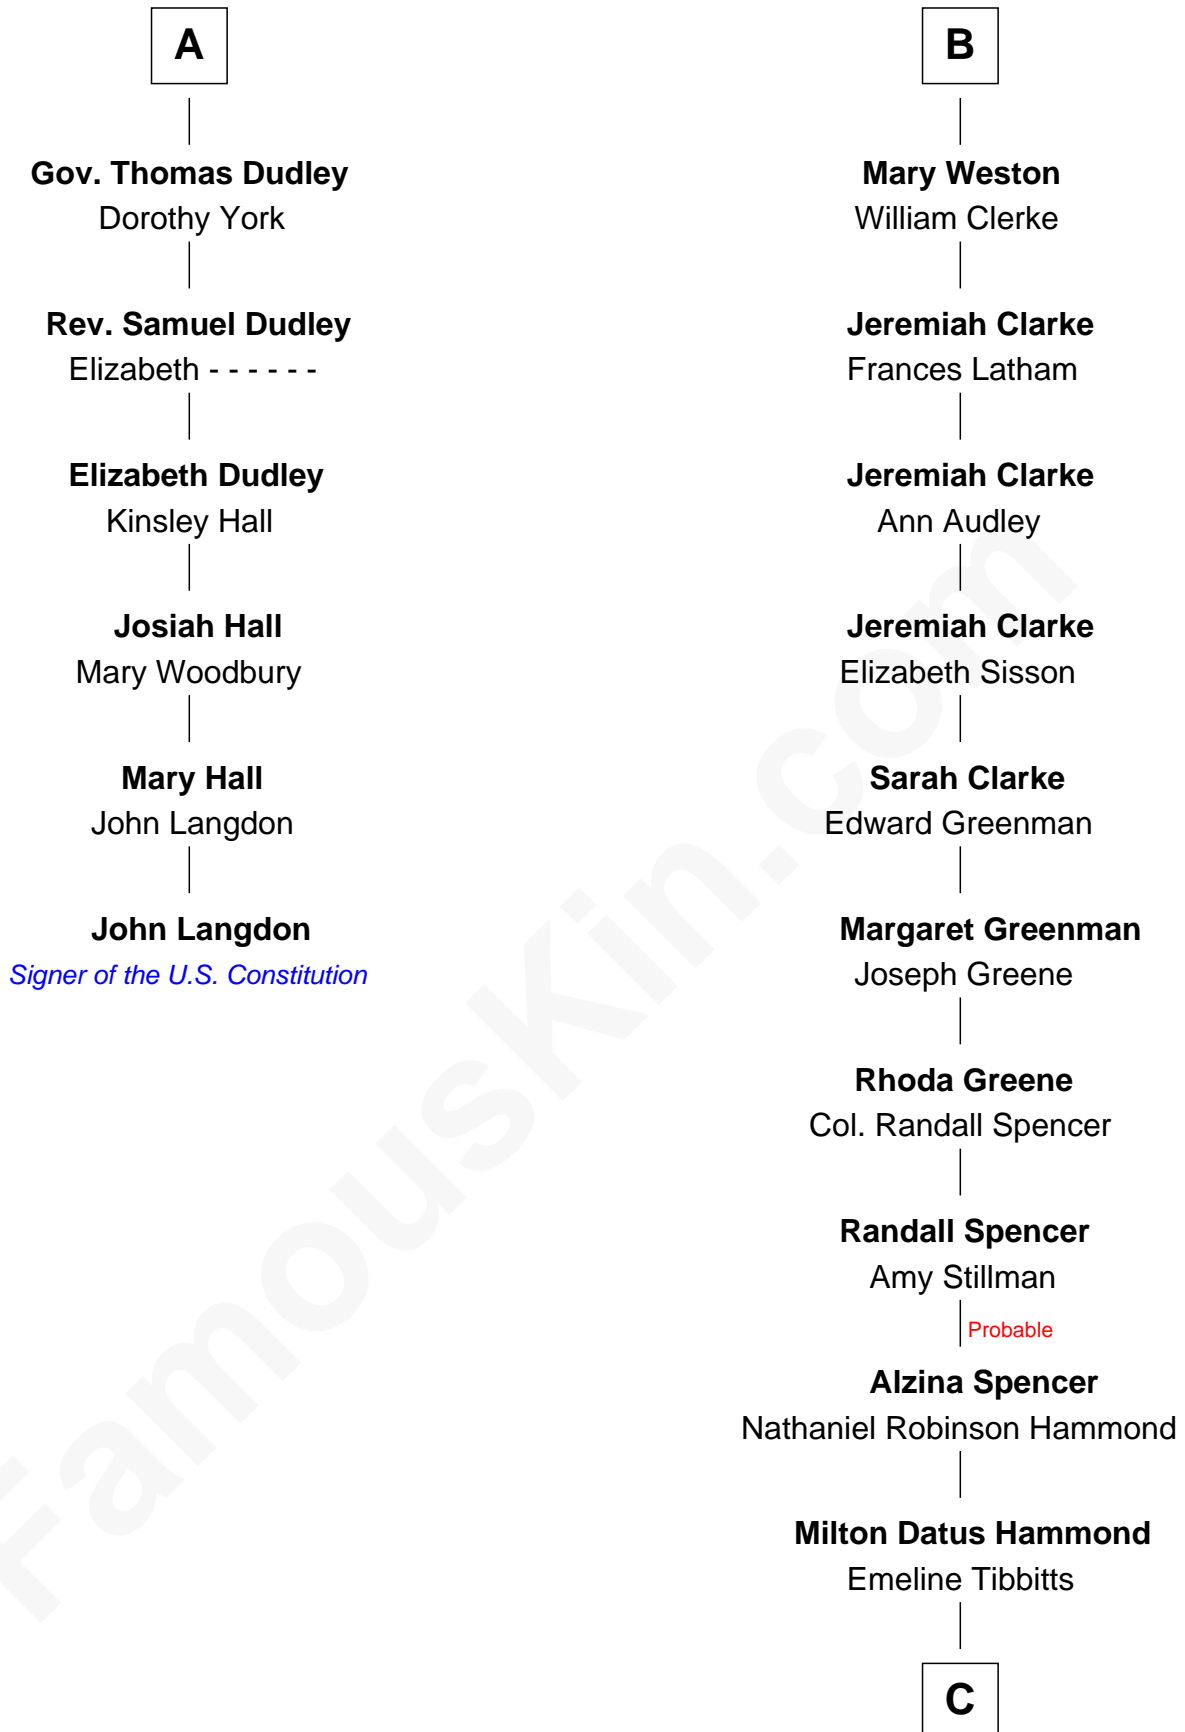

FamousKin.com

Relationship Chart of

John Langdon

Signer of the U.S. Constitution

12th cousin 9 times removed of

Amy Adams

Movie Actress

Sir Walter Blount

Sir John Danvers

Anne Danvers

Thomas Lovett

Elizabeth Lovett

Anthony Cave

Mary Cave

Sir Jerome Weston

B