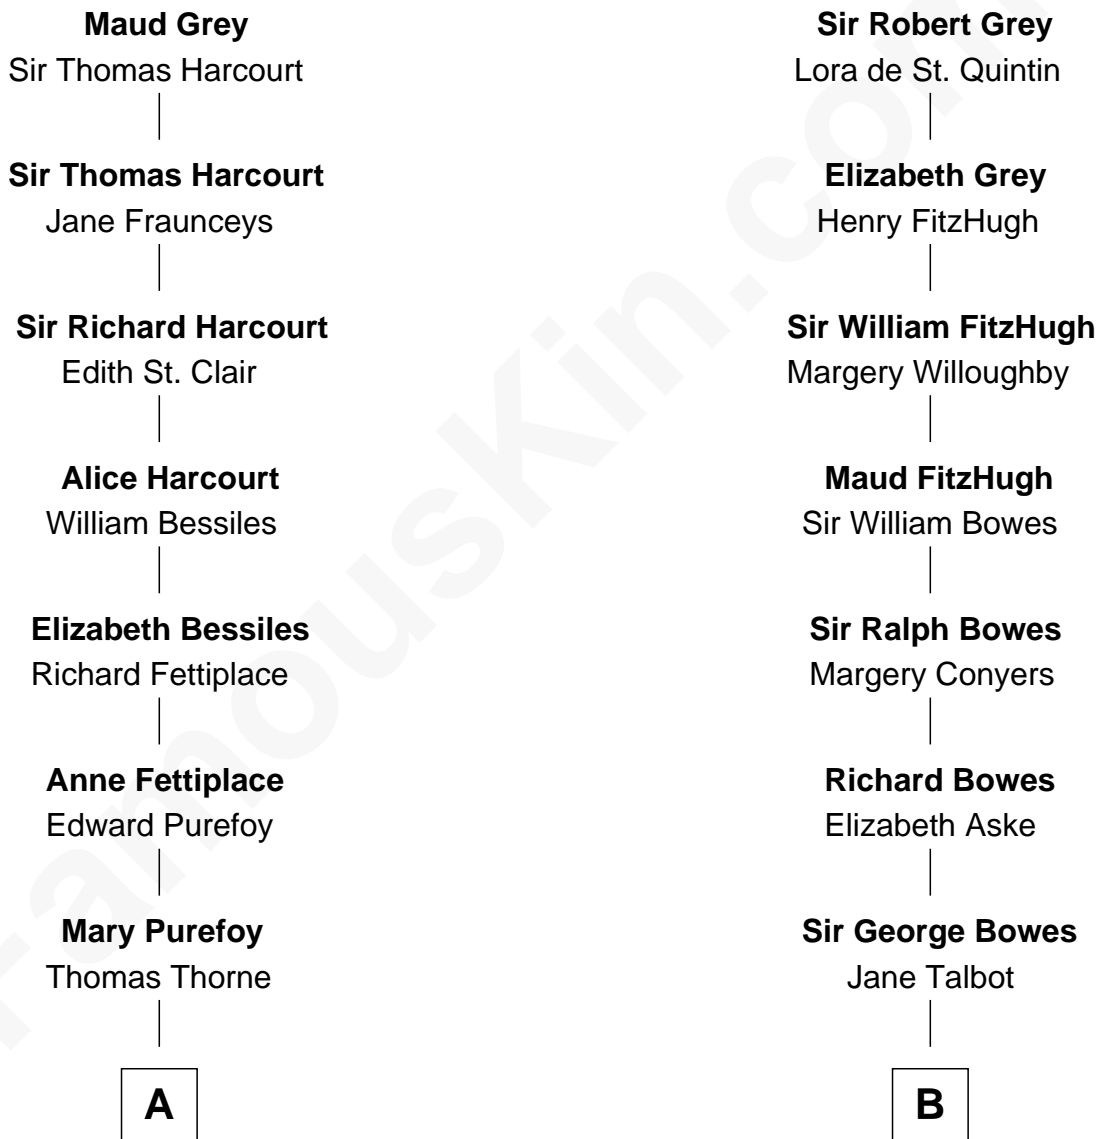

Sir John Grey

Avice Marmion