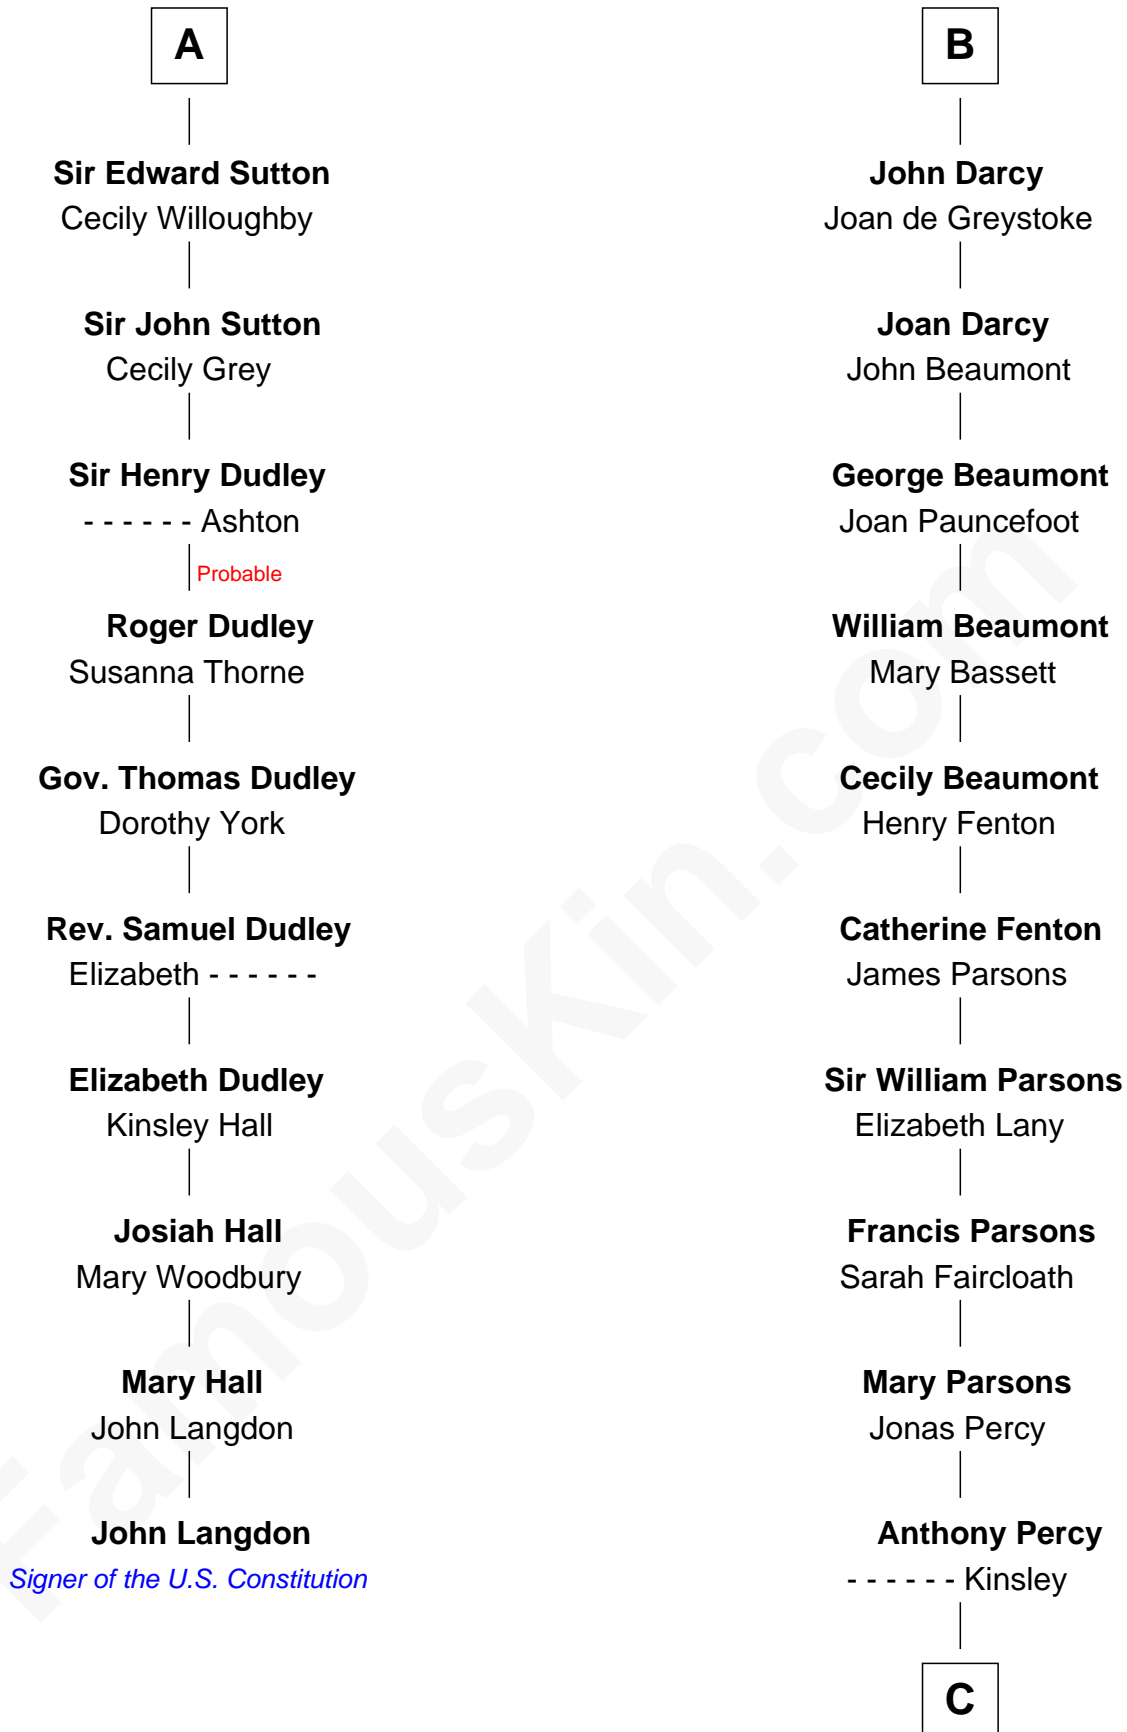

FamousKin.com Relationship Chart of

John Langdon

Signer of the U.S. Constitution

16th cousin 5 times removed of

Sir Arthur Conan Doyle

Author, "Sherlock Holmes"

William de Braiose

Eva Marshal