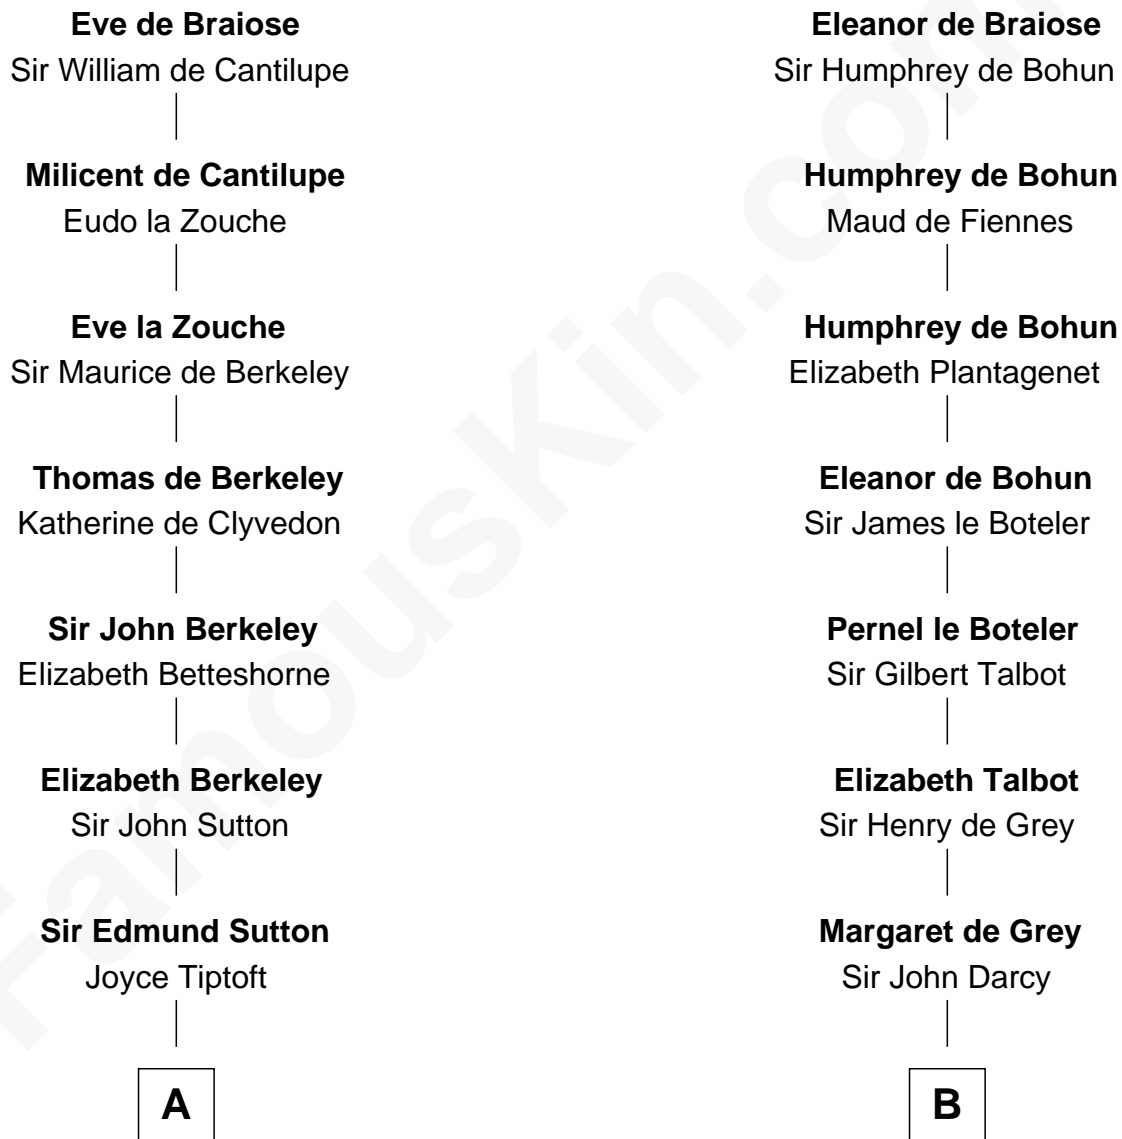

FamousKin.com Relationship Chart of

John Langdon

Signer of the U.S. Constitution

16th cousin 5 times removed of

Sir Arthur Conan Doyle

Author, "Sherlock Holmes"

William de Braiose

Eva Marshal