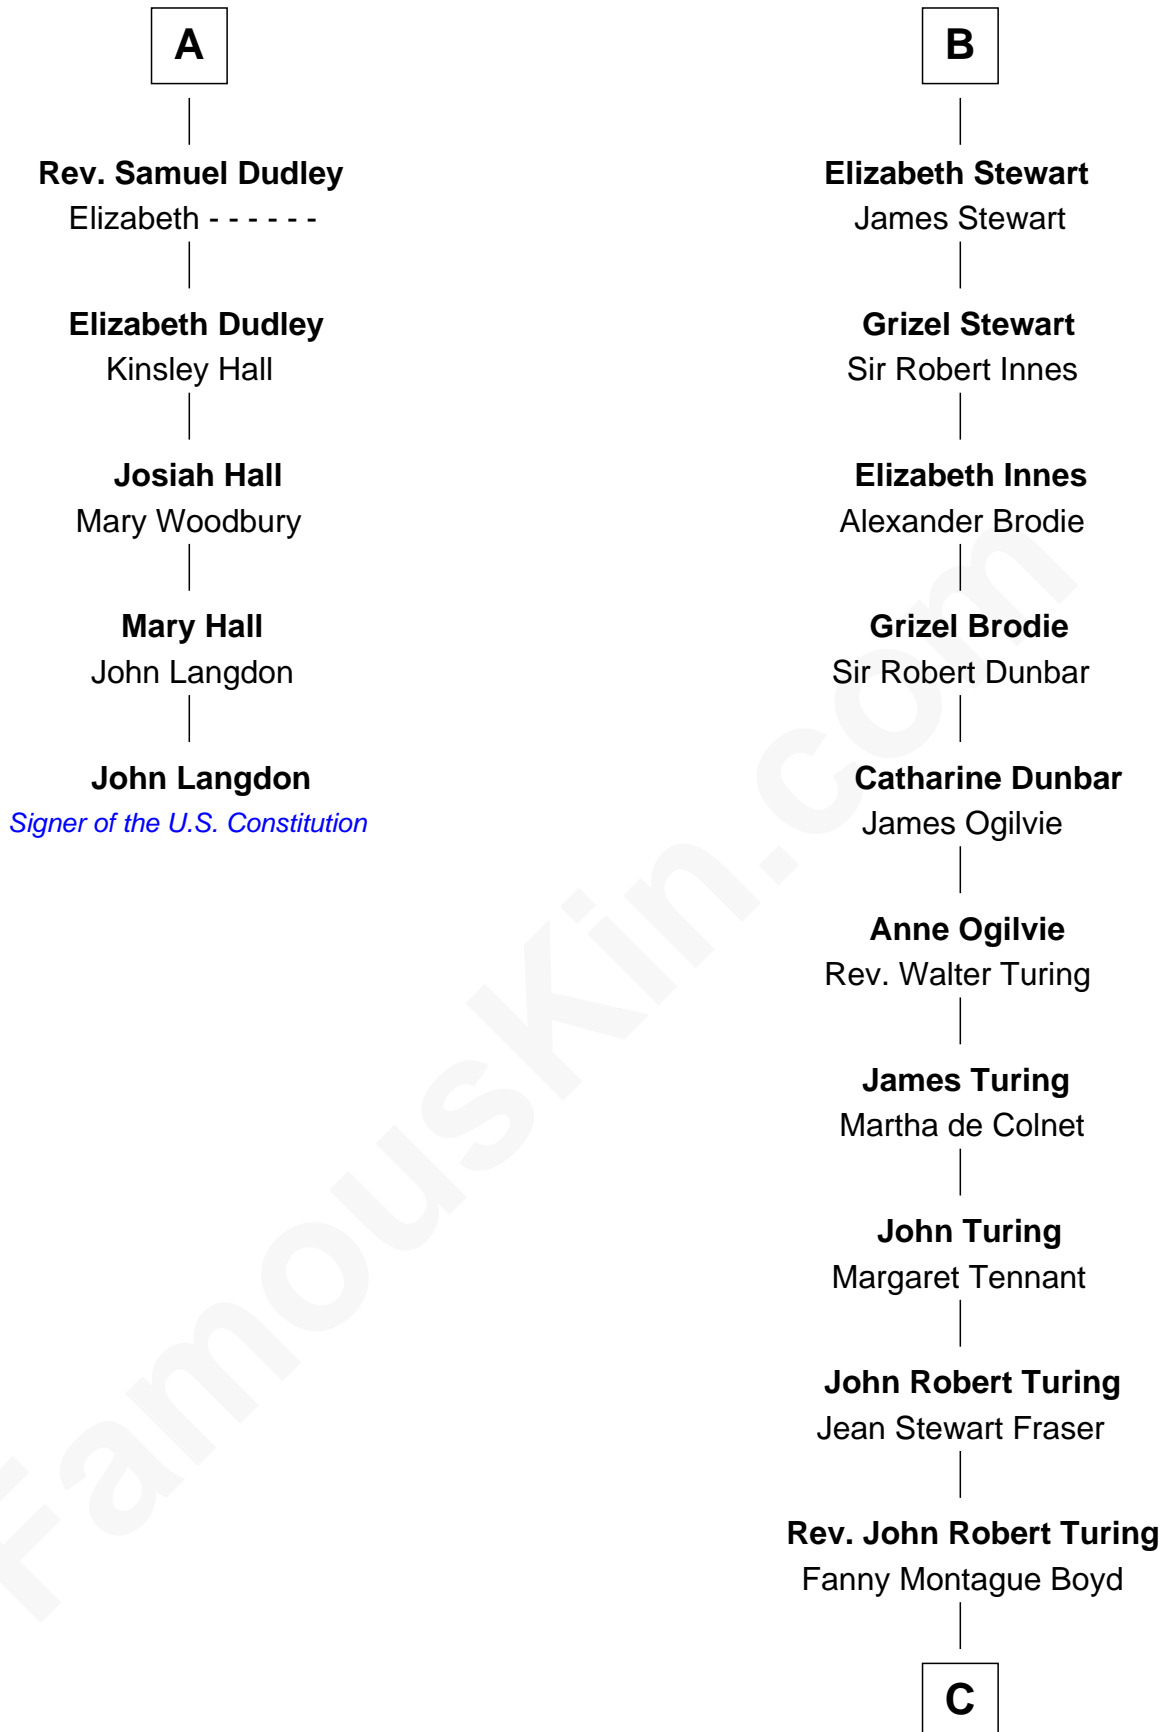

FamousKin.com

Relationship Chart of

John Langdon

Signer of the U.S. Constitution

11th cousin 7 times removed of

Alan Turing

WWII Codebreaker of Nazi Enigma Machine

C

Julius Matheson Turing

Ethel Sara Stoney

Alan Turing

WWII Codebreaker of Nazi Enigma Machine

FamousKin.com