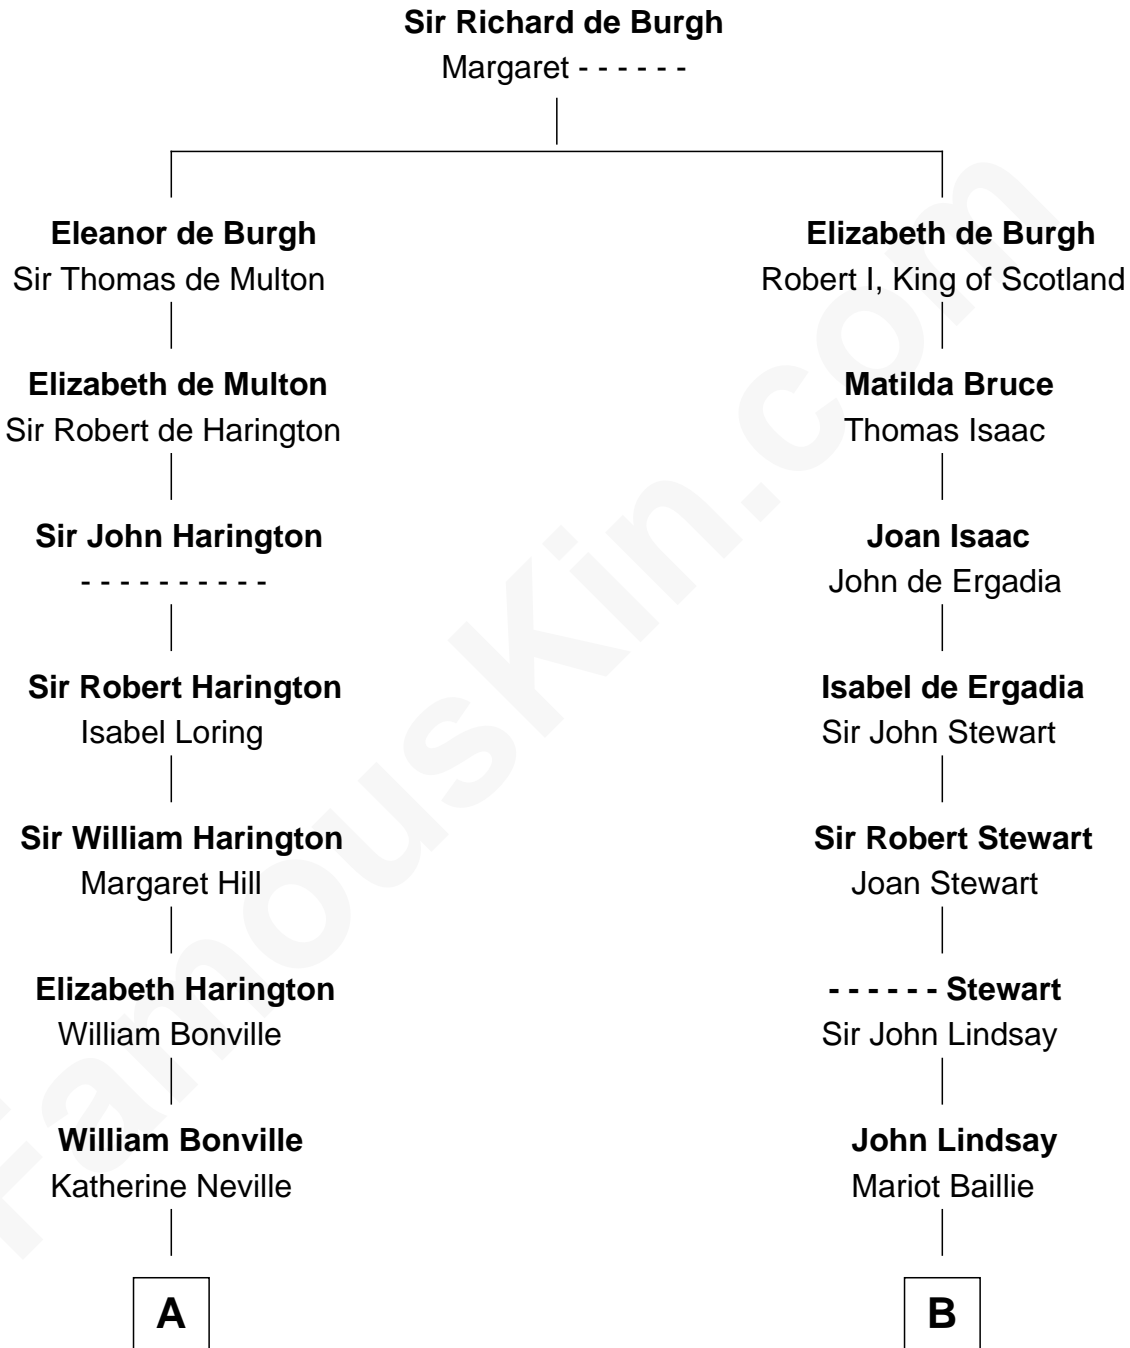

FamousKin.com Relationship Chart of

John Langdon

Signer of the U.S. Constitution

16th cousin 4 times removed of

Alan Turing

WWII Codebreaker of Nazi Enigma Machine

C

John Robert Turing
Jean Stewart Fraser

Rev. John Robert Turing
Fanny Montague Boyd

Julius Matheson Turing
Ethel Sara Stoney

Alan Turing

WWII Codebreaker of Nazi Enigma Machine

FamousKin.com