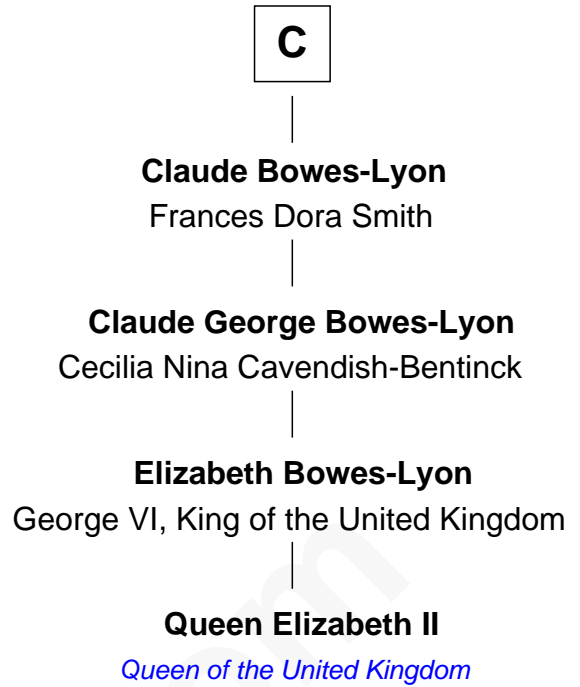

FamousKin.com

Relationship Chart of

John Langdon

Signer of the U.S. Constitution

16th cousin 4 times removed of

Queen Elizabeth II

Queen of the United Kingdom

Sir Robert de Ros

Isabel de Aubeney

Elizabeth II photo by [Eric Draper](#)