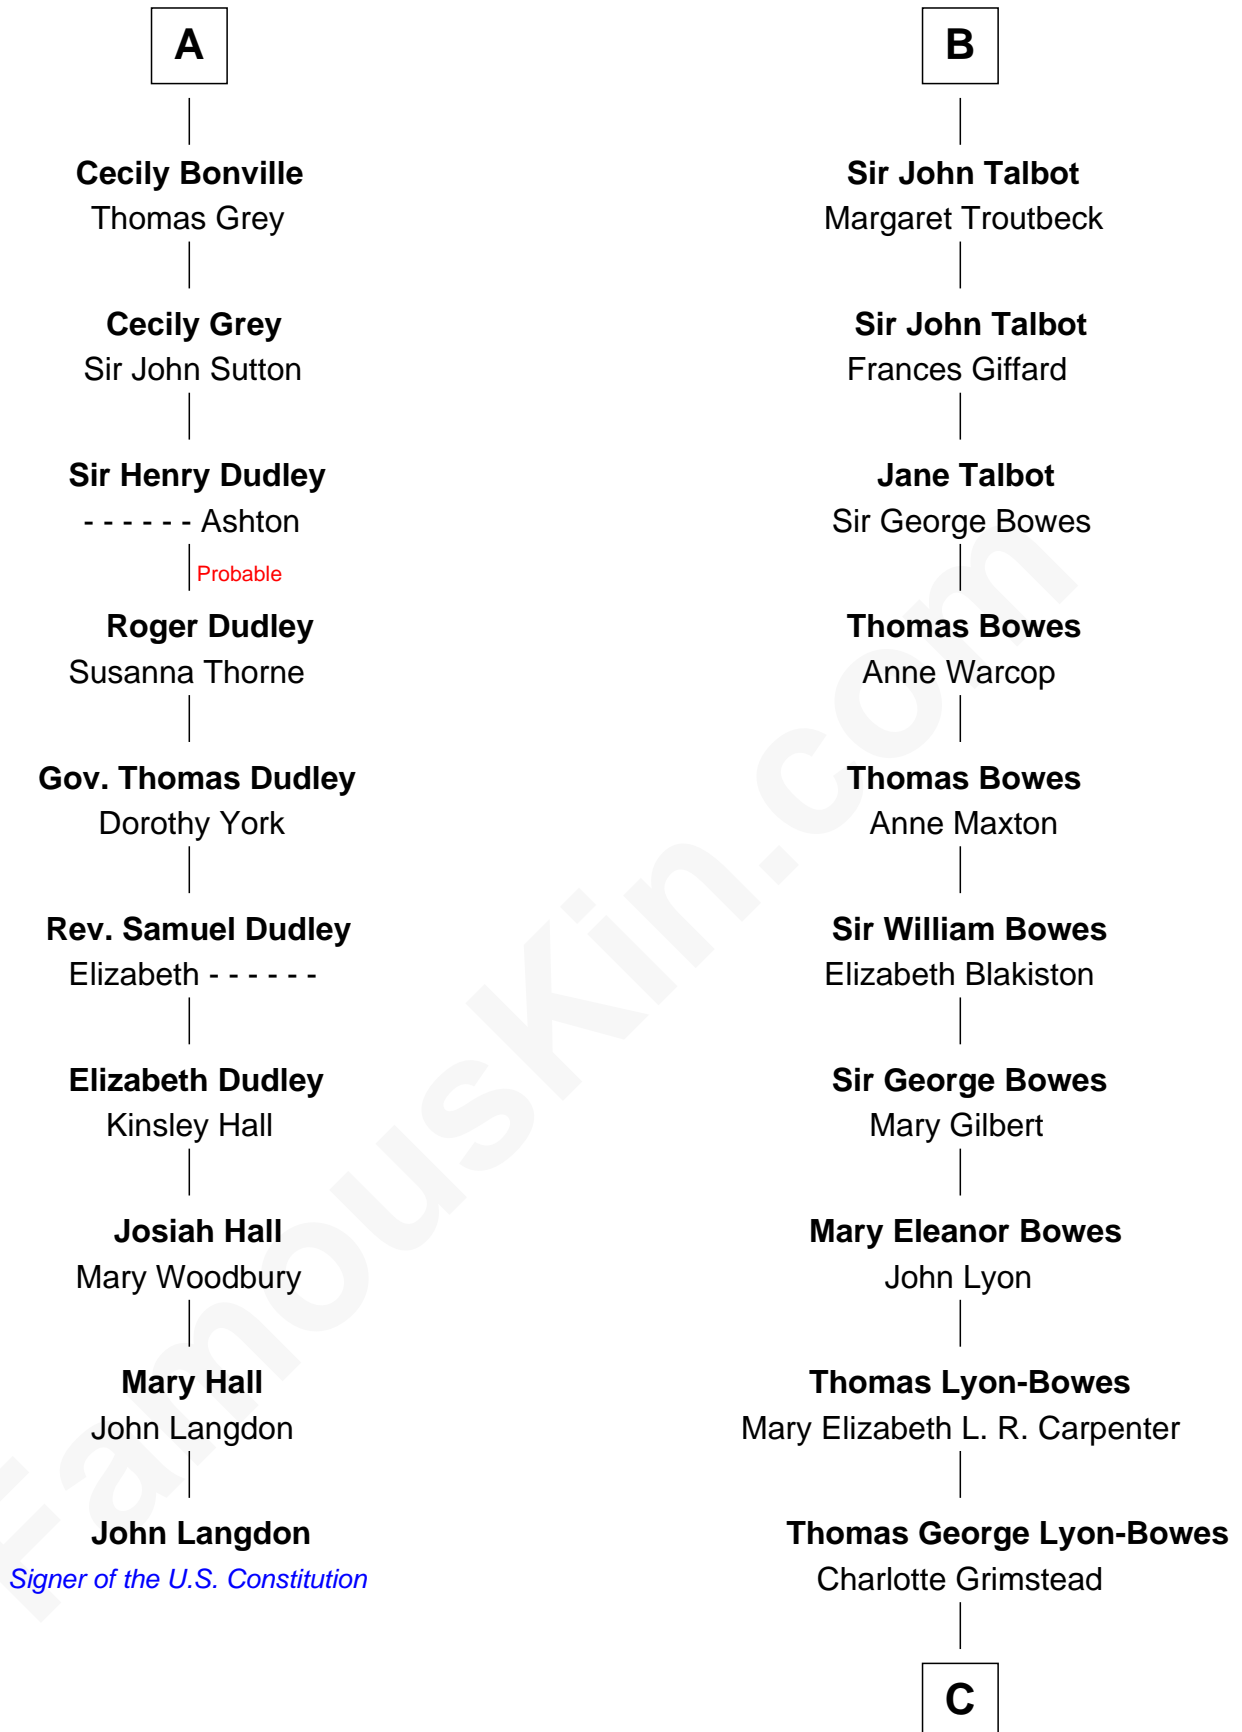

FamousKin.com

Relationship Chart of

John Langdon

Signer of the U.S. Constitution

16th cousin 4 times removed of

Queen Elizabeth II

Queen of the United Kingdom

Sir Robert de Ros

Isabel de Aubeney

Elizabeth II photo by [Eric Draper](#)