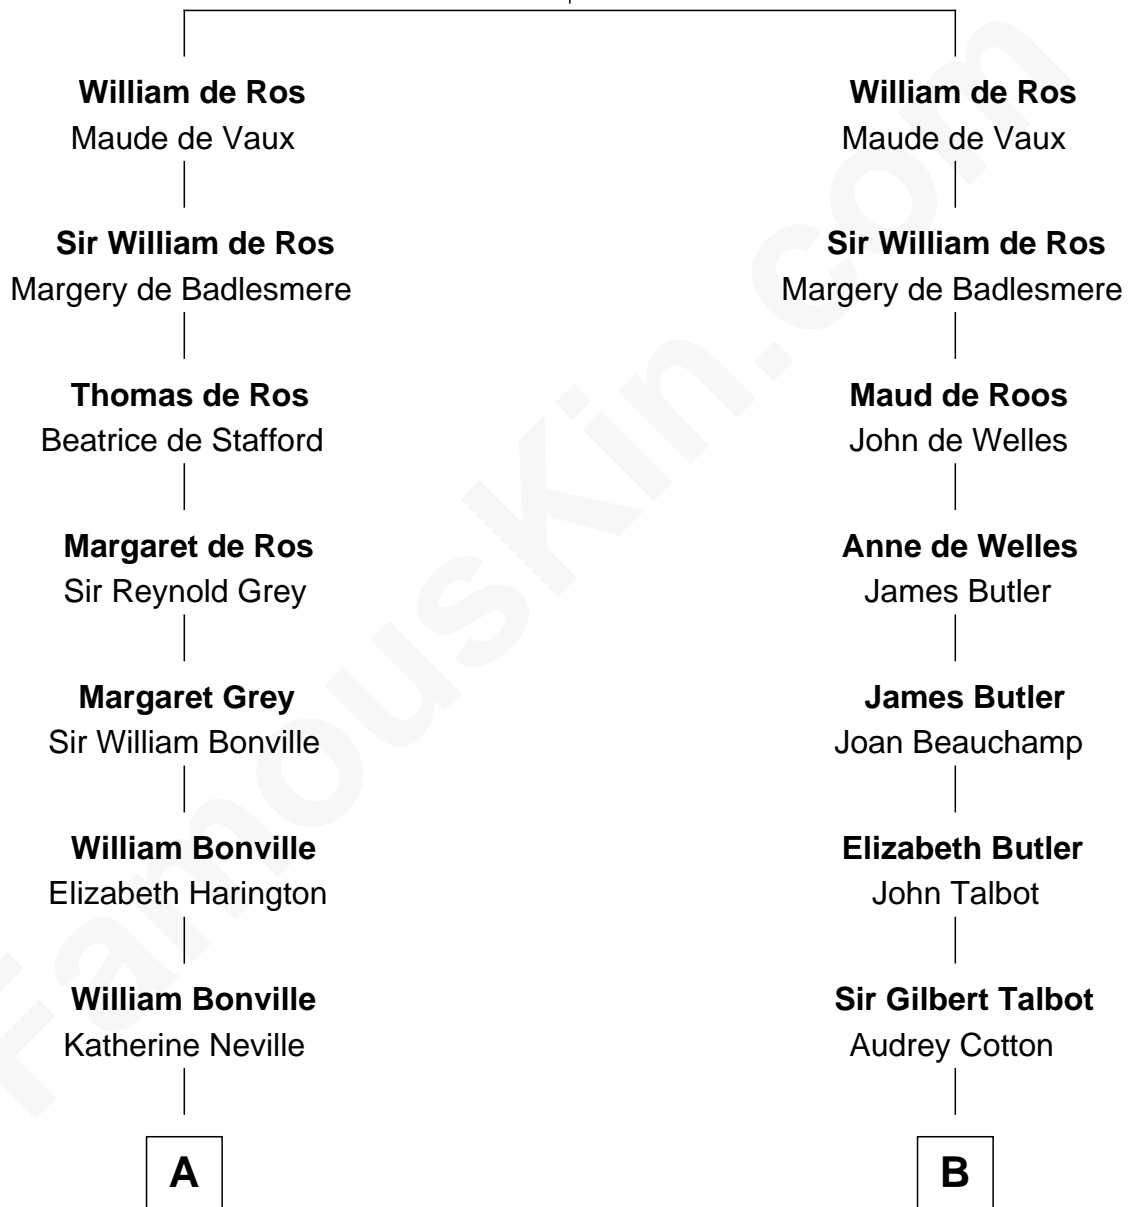

FamousKin.com

Relationship Chart of

John Langdon

Signer of the U.S. Constitution

16th cousin 4 times removed of

Queen Elizabeth II

Queen of the United Kingdom

Sir Robert de Ros

Isabel de Aubeney

Elizabeth II photo by [Eric Draper](#)