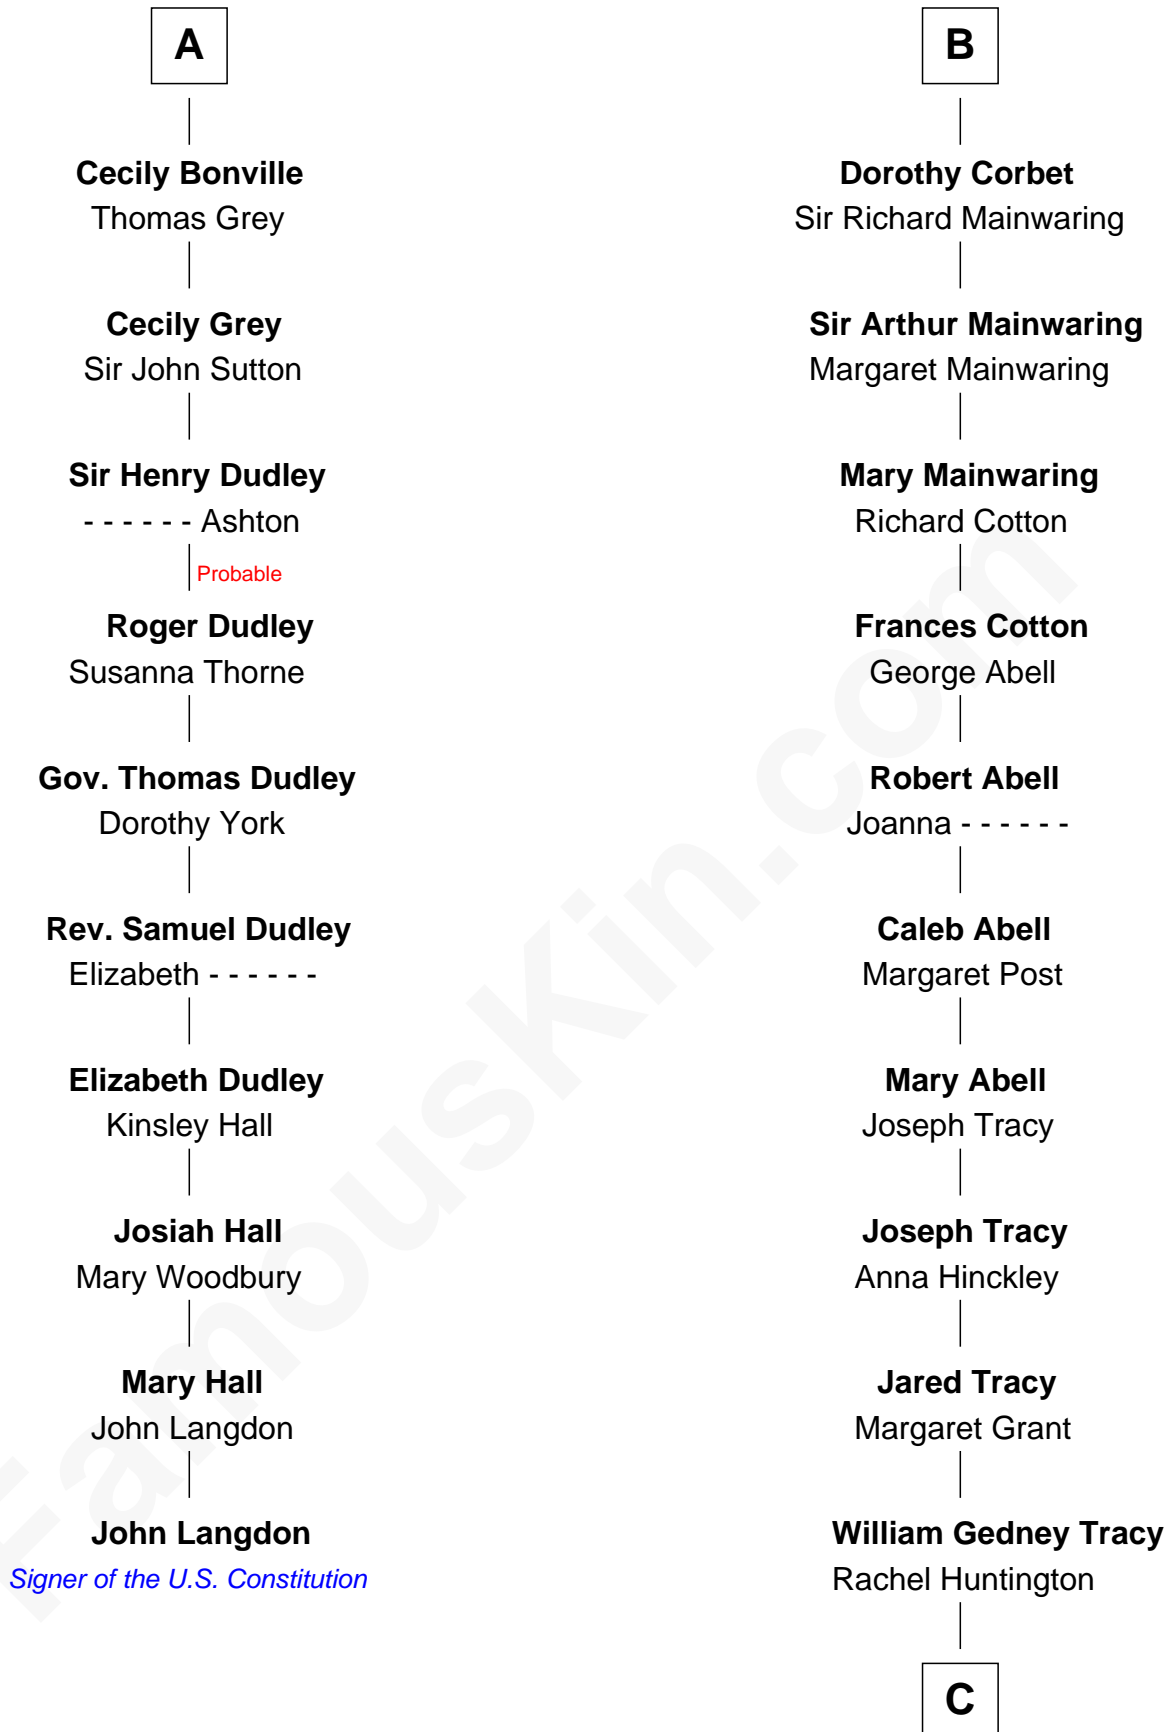

FamousKin.com

Relationship Chart of

John Langdon

Signer of the U.S. Constitution

16th cousin 4 times removed of

Henry Sturgis Morgan

Co-Founder of Morgan Stanley

Sir Richard de Burgh

Margaret - - - - -

Eleanor de Burgh
Sir Thomas de Multon

Elizabeth de Multon
Sir Robert de Harington

Sir John Harington
- - - - -

Sir Robert Harington
Isabel Loring

Sir William Harington
Margaret Hill

Elizabeth Harington
William Bonville

William Bonville
Katherine Neville

A

Joan de Burgh
Sir John Darcy

Elizabeth Darcy
James le Boteler

James Butler
Anne de Welles

James Butler
Joan Beauchamp

Elizabeth Butler
John Talbot

Ann Talbot
Sir Henry Vernon

Elizabeth Vernon
Sir Robert Corbet

B

C

Charles F. Tracy

Louisa Kirkland

Frances Louisa Tracy

John Pierpont Morgan

John Pierpont Morgan